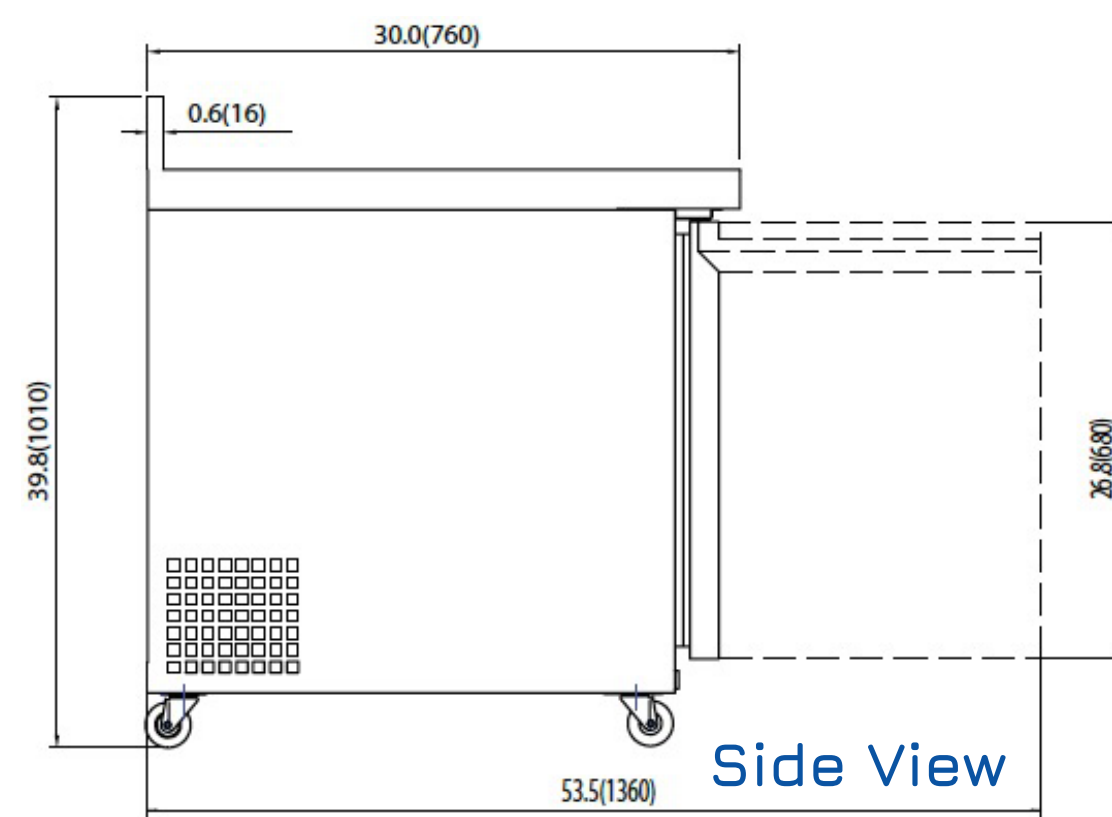

MOTAK

Worktop Freezer

Model #: MWF-72

Product Details

- Solid state thermostat with digital display
- Temperature range: -7°F to -1°F
- Stainless steel front & sides
- Self closing doors remain open past 90°
- Environmentally friendly R290a
- One piece stainless steel tabletop with 3" backsplash
- Whisper quiet
- Full length integrated door handle and backsplash
- Solid Construction
- Casters with two front brakes
- Cool air intake
- 2" clearance back and sides
- Easy slide out condenser

Not suitable for installation in non-commercial or residential applications.

Plan View

Certifications

Specifications

Model	Doors	Shelves	Cabinet Dims (in)			HP	Voltage	Amp	NEMA Plug	Cord Length (ft)	Crated Weight (lbs)
			Width	Depth	Height						
MWF-72	3	3	71.7"	29.9"	39.4"	5/8	115/60/1	6.0	5-15P	10 ft.	399 lbs.