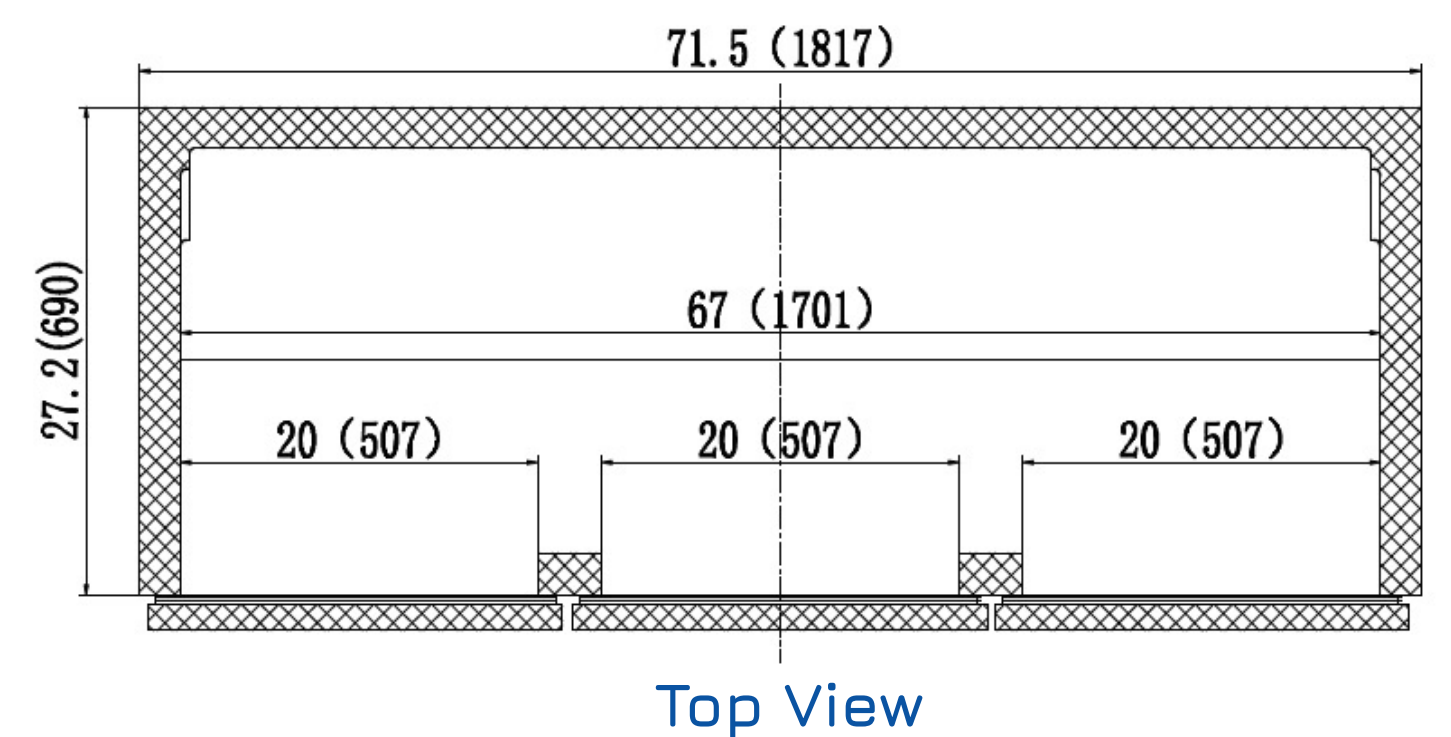

MOTAK

Worktop Freezer

Model #: MWF-72

Product Details

- Solid state thermostat with digital display
- Temperature range: -7°F to -1°F
- Stainless steel front & sides
- Self closing doors remain open past 90°
- Environmentally friendly R290a
- One piece stainless steel tabletop with 3" backsplash
- Whisper quiet
- Full length integrated door handle and backsplash
- Solid Construction
- Casters with two front brakes
- Cool air intake
- 2" clearance back and sides
- Easy slide out condenser

Not suitable for installation in non-commercial or residential applications.

Plan View

Certifications

Specifications

Model	Doors	Shelves	Cabinet Dims (in)			HP	Voltage	Amp	NEMA Plug	Cord Length (ft)	Crated Weight (lbs)
			Width	Depth	Height						
MWF-72	3	3	71.7"	29.9"	39.4"	5/8	115/60/1	6.0	5-15P	10 ft.	399 lbs.