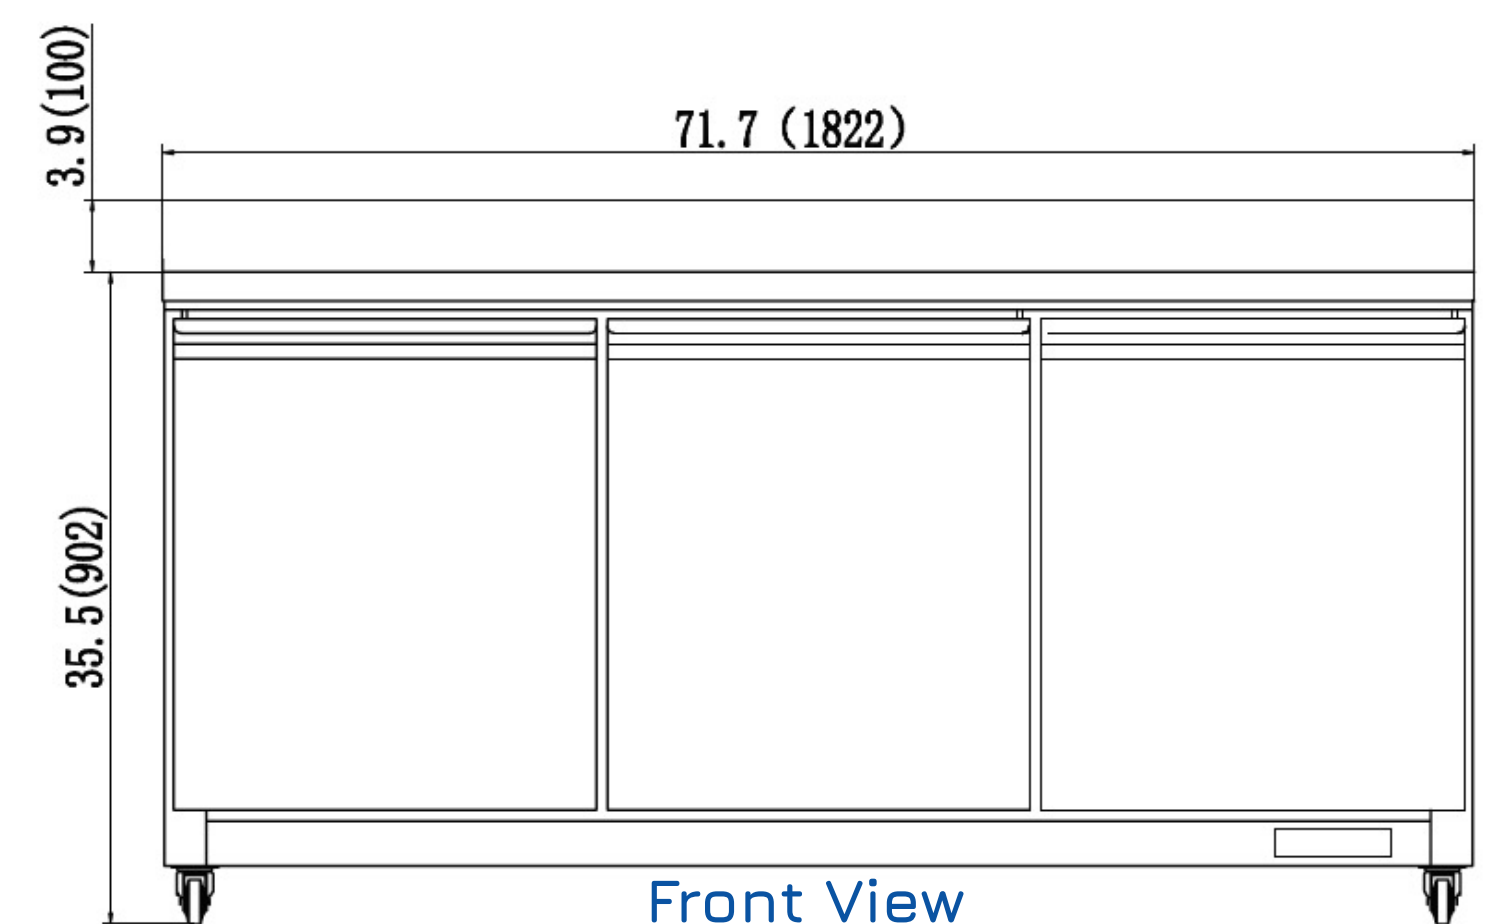

MOTAK

Worktop Freezer

Model #: MWF-72

Product Details

- Solid state thermostat with digital display
- Temperature range: -7°F to -1°F
- Stainless steel front & sides
- Self closing doors remain open past 90°
- Environmentally friendly R290a
- One piece stainless steel tabletop with 3" backsplash
- Whisper quiet
- Full length integrated door handle and backsplash
- Solid Construction
- Casters with two front brakes
- Cool air intake
- 2" clearance back and sides
- Easy slide out condenser

Not suitable for installation in non-commercial or residential applications.

Plan View

Certifications

Specifications

Model	Doors	Shelves	Cabinet Dims (in)			HP	Voltage	Amp	NEMA Plug	Cord Length (ft)	Crated Weight (lbs)
			Width	Depth	Height						
MWF-72	3	3	71.7"	29.9"	39.4"	5/8	115/60/1	6.0	5-15P	10 ft.	399 lbs.