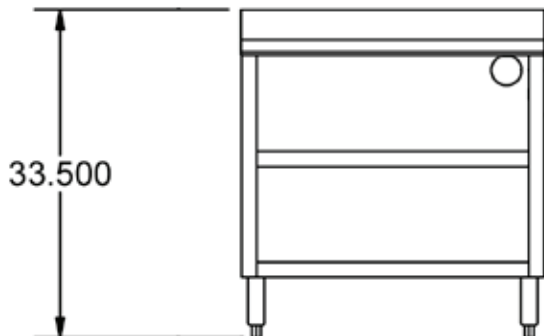

Features:

- UB4-21-GC242 Holds (3) 20" x 20" Glass Racks (not included)
- UB4-21-GC241 Holds (2) 20" x 20" Glass Racks (not included)
- Top is Pitched & includes a Drain
- Includes: BKDR-15CP Drain
- 1 Year Warranty

Material:

- T-304 18 ga. Stainless Steel
- Stainless Steel Legs
- Adjustable High Impact Corrosion Resistant Feet

Part Number	Unit Size (l x w x h)	Adjustable Shelf Included
UB4-21-GC240	24" x 21 1/4" x 33 1/2"	No
UB4-21-GC241	24" x 21 1/4" x 33 1/2"	Yes
UB4-21-GC242	24" x 21 1/4" x 33 1/2"	Rack Slides
UB4-21-GC301	30" x 21 1/4" x 33 1/2"	Yes
UB4-21-GC361	36" x 21 1/4" x 33 1/2"	Yes
UB4-21-GC481	48" x 21 1/4" x 33 1/2"	Yes