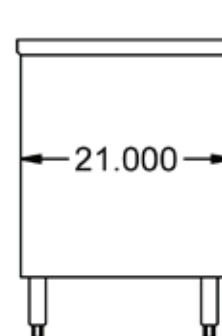

Material:

- T-304 18 ga. Stainless Steel
- Stainless Steel Legs
- Adjustable High Impact Corrosion Resistant Feet

Part Number	Unit Size (l x w x h)	Adjustable Shelf Included
UB4-21-GC240	24" x 21 1/4" x 33 1/2"	No
UB4-21-GC241	24" x 21 1/4" x 33 1/2"	Yes
UB4-21-GC242	24" x 21 1/4" x 33 1/2"	Rack Slides
UB4-21-GC301	30" x 21 1/4" x 33 1/2"	Yes
UB4-21-GC361	36" x 21 1/4" x 33 1/2"	Yes
UB4-21-GC481	48" x 21 1/4" x 33 1/2"	Yes