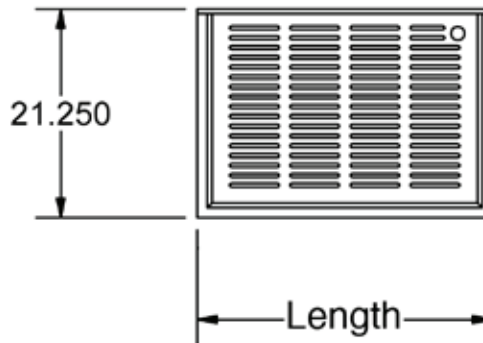

Material:

- T-304 18 ga. Stainless Steel
- Stainless Steel Legs
- Adjustable High Impact Corrosion Resistant Feet

Part Number	Unit Size (l x w x h)	Adjustable Shelf Included
UB4-21-GC240	24" x 21 1/4" x 33 1/2"	No
UB4-21-GC241	24" x 21 1/4" x 33 1/2"	Yes
UB4-21-GC242	24" x 21 1/4" x 33 1/2"	Rack Slides
UB4-21-GC301	30" x 21 1/4" x 33 1/2"	Yes
UB4-21-GC361	36" x 21 1/4" x 33 1/2"	Yes
UB4-21-GC481	48" x 21 1/4" x 33 1/2"	Yes