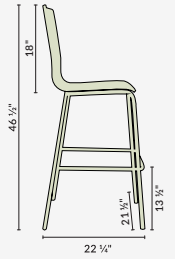

**Sleek Handle for Effortless
Movement and Convenient Storage**

**1/2" Thick 8-Layer Bent Plywood Seat
With HPL Finish**

**Stackable Design with Durable 7/8"
16-Gauge Chromed Steel Legs**

**Durable Non-Marring
Polypropylene Glides**

Bring Café Vibes to Any Space with Our Sleek Bushwick Bentwood Chairs & Stools

Bentwood Chair

18"
SEAT HEIGHT

Bentwood Counter Height Stool

24"
SEAT HEIGHT

Bentwood Bar Height Stool

30"
SEAT HEIGHT

Bentwood Chair

18" SEAT HEIGHT

Bentwood Counter Height Stool

24" SEAT HEIGHT

Bentwood Bar Height Stool

30" SEAT HEIGHT

Stools

Heavy-Duty Welded Footing for Added Comfort and Stability

Model	Total Width	Total Depth	Total Height	Seat Height	Footing Height	Back Width	Back Height
Chair	21 1/2"	23 1/4"	33 3/8"	18"	N/A	15 3/4"	18"
Counter Stool	21 1/2"	22 1/4"	40 3/8"	24"	7 1/2"	15 3/4"	18"
Bar Stool	21 1/2"	22 1/4"	46 1/2"	30"	13 1/2"	15 3/4"	18"