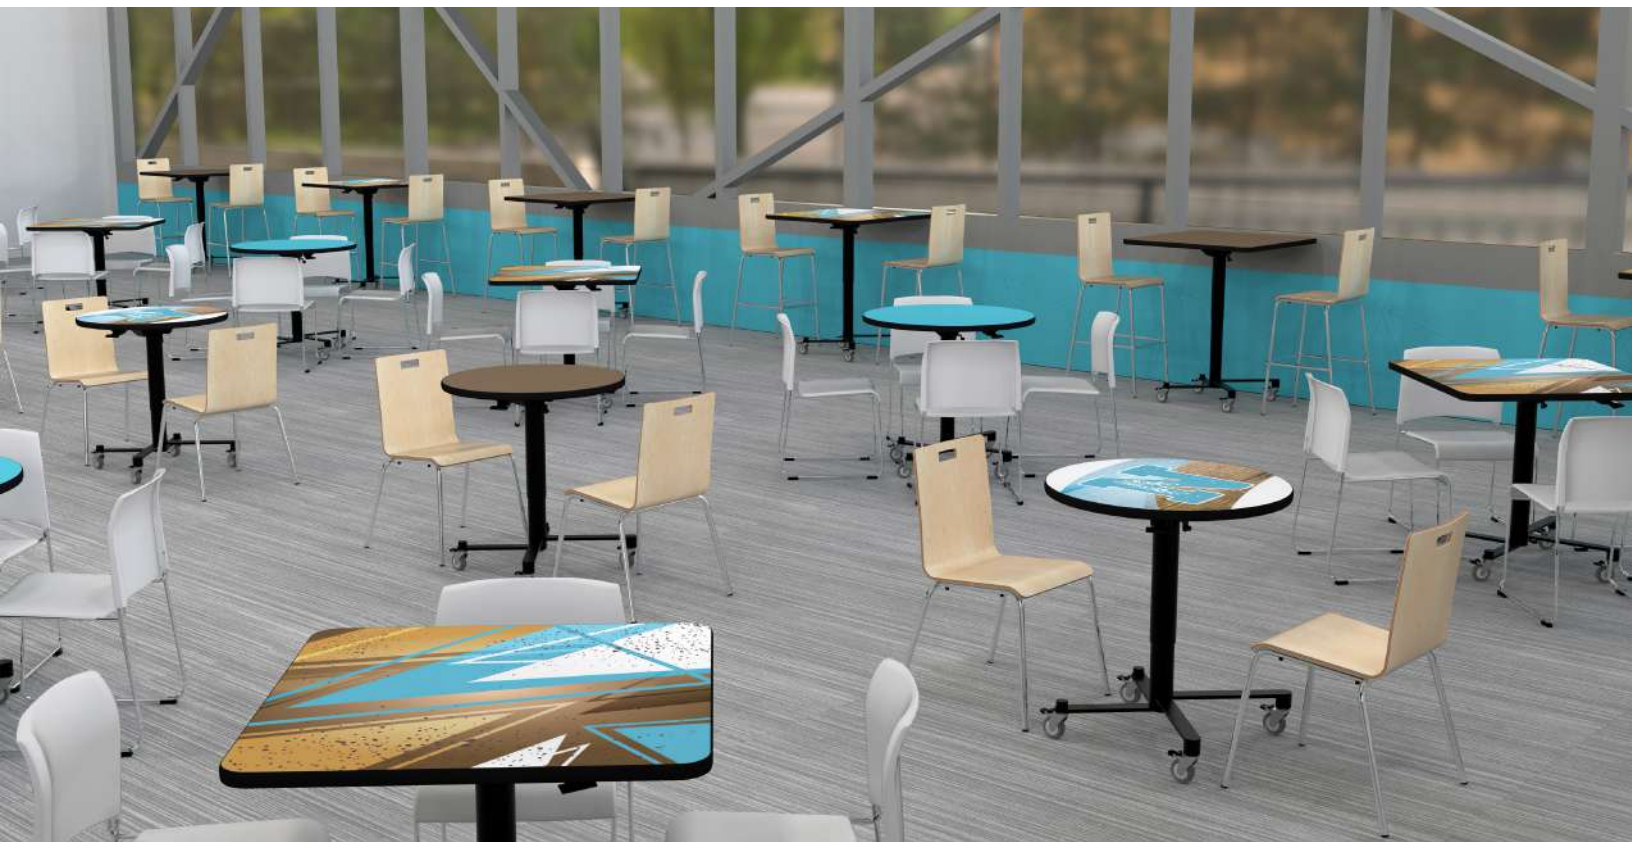

BUSHWICK BENTWOOD CHAIR & BARSTOOL

*Stackable, stylish, and built to thrive:
The Bushwick series, the perfect
cafeteria seating solution!*

*Step Up Your Style with
Our Bushwick Bentwood
Chairs and Stools!*

**Sleek Handle for Effortless
Movement and Convenient Storage**

**1/2" Thick 8-Layer Bent Plywood Seat
With HPL Finish**

**Stackable Design with Durable 7/8"
16-Gauge Chromed Steel Legs**

**Durable Non-Marring
Polypropylene Glides**

Bring Café Vibes to Any Space with Our Sleek Bushwick Bentwood Chairs & Stools

Bentwood Chair

18"
SEAT HEIGHT

Bentwood Counter Height Stool

24"
SEAT HEIGHT

Bentwood Bar Height Stool

30"
SEAT HEIGHT

Bentwood Chair

4 Fully Welded 12-Gauge Under-Seat Support Brackets

1/2" Thick 8-Layer Bent Plywood Seat With HPL Finish

Legs Designed For Easy Stackability

7/8" 16-Gauge Chromed Steel Tubing

Designer Contoured Waterfall Edge