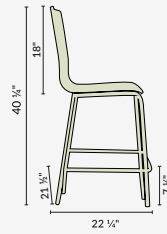

**Sleek Handle for Effortless
Movement and Convenient Storage**

**1/2" Thick 8-Layer Bent Plywood Seat
With HPL Finish**

**Stackable Design with Durable 7/8"
16-Gauge Chromed Steel Legs**

**Durable Non-Marring
Polypropylene Glides**

Bring Café Vibes to Any Space with Our Sleek Bushwick Bentwood Chairs & Stools

Bentwood Chair

18"
SEAT HEIGHT

Bentwood Counter Height Stool

24"
SEAT HEIGHT

Bentwood Bar Height Stool

30"
SEAT HEIGHT

Bentwood Chair

18" SEAT HEIGHT

Bentwood Counter Height Stool

24" SEAT HEIGHT

Bentwood Bar Height Stool

30" SEAT HEIGHT

Stools

Heavy-Duty Welded Footing for Added Comfort and Stability

Model	Total Width	Total Depth	Total Height	Seat Height	Footing Height	Back Width	Back Height
Chair	21 1/2"	23 1/4"	33 3/8"	18"	N/A	15 3/4"	18"
Counter Stool	21 1/2"	22 1/4"	40 3/8"	24"	7 1/2"	15 3/4"	18"
Bar Stool	21 1/2"	22 1/4"	46 1/2"	30"	13 1/2"	15 3/4"	18"