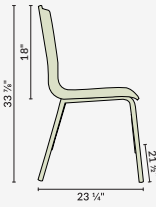

**Sleek Handle for Effortless
Movement and Convenient Storage**

**1/2" Thick 8-Layer Bent Plywood Seat
With HPL Finish**

**Stackable Design with Durable 7/8"
16-Gauge Chromed Steel Legs**

**Durable Non-Marring
Polypropylene Glides**

Bring Café Vibes to Any Space with Our Sleek Bushwick Bentwood Chairs & Stools

Bentwood Chair

18"
SEAT HEIGHT

Bentwood Counter Height Stool

24"
SEAT HEIGHT

Bentwood Bar Height Stool

30"
SEAT HEIGHT

Bentwood Chair

18" SEAT HEIGHT

Bentwood Counter Height Stool

24" SEAT HEIGHT

Bentwood Bar Height Stool

30" SEAT HEIGHT

Stools

Heavy-Duty Welded Footing for Added Comfort and Stability

Model	Total Width	Total Depth	Total Height	Seat Height	Footing Height	Back Width	Back Height
Chair	21 1/2"	23 1/4"	33 3/8"	18"	N/A	15 3/4"	18"
Counter Stool	21 1/2"	22 1/4"	40 3/8"	24"	7 1/2"	15 3/4"	18"
Bar Stool	21 1/2"	22 1/4"	46 1/2"	30"	13 1/2"	15 3/4"	18"