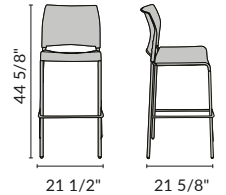

**8700 Add-On Armrest**  
Compatible with all 8700 Heights  
Optional Armrest with black frame and black plastic arm

**8700 Dining Chair**  
18" SEAT HEIGHT

**8700C Counter Stool**  
24" SEAT HEIGHT

**8700B Bar Stool**  
30" SEAT HEIGHT

**Standard Colors**

**Blue Back and Seat  
Black Frame**  
8704-10-04

**Black Back and Seat  
Chrome Frame**  
Dining Height: 8710-11-10  
Counter Height: 8710C-11-10  
Bar Height: 8710B-11-10

**Grey Back and Blue Seat  
Silver Frame**  
8742-12-02

Add code '-A' to the end of the model number to add Armrests

**Heights**

Dining Chair

Counter Stool

Bar Stool

**Features**

"Rod In Tube" Design Chair Frame

Chair Glides Function as Built-In Gangers for Multi Chair Setup

7/8" Leg Tubing on Stool Options

**DY-87**  
for Dining Height

Compatible with DOLLY

**DY-87B**  
for Counter and Bar Height

stacks  
**35**  
CHAIRS

stacks  
**24**  
STOOLS

**WEIGHT CAPACITY**  
500 lbs  
TESTED BY BUREAU VERITAS