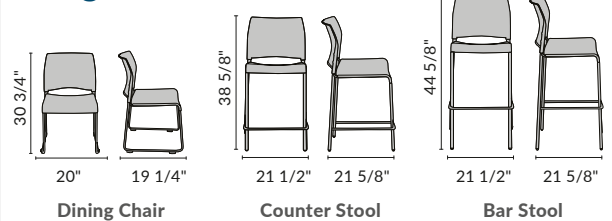

Ergonomically designed to provide maximum comfort, easy to clean offering a practical seating solution for any environment

Standard Colors

Custom Color Options Available!

Dining Height: 8804-11-10
Counter Height: 8804C-11-10
Bar Height: 8804B-11-10

Dining Height: 8810-11-10
Counter Height: 8810C-11-10
Bar Height: 8810B-11-10

Dining Height: 8820-11-10
Counter Height: 8820C-11-10
Bar Height: 8820B-11-10

Dining Height: 8801-11-01

Dining Height: 8817-11-17

Compatible with DOLLY

Stacks 35 CHAIRS

Stacks 24 STOOLS

Features

Heights