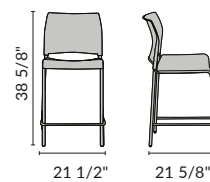

Counter Stool