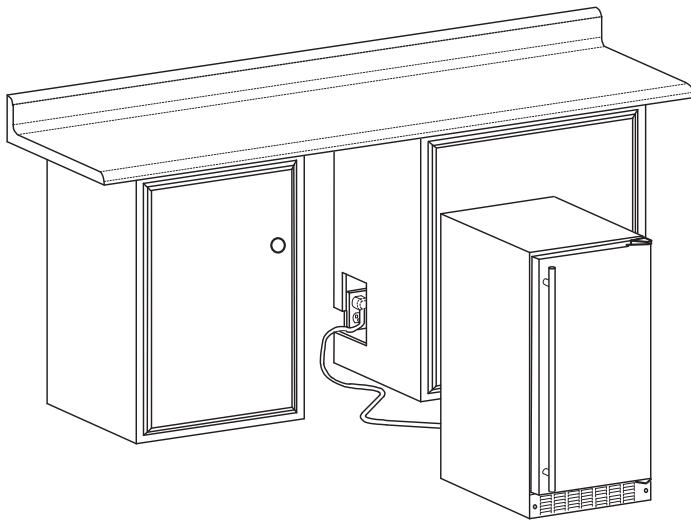

ROUGH IN DIMENSIONS*

"A"	"B"	"C"
15"	31-1/4" to 32-1/4"	24"
(38.1 cm)	(79.4 cm to 81.9 cm)	(61 cm)

CABINET DIMENSIONS*

"D"	"E"	"F"	"G"	"H"	"J"
14-7/8"	31" to 32"	23-5/8"*	25-1/2"*	37-3/8"*	16-5/8"*
(37.8 cm)	(78.7 cm to 81.2 cm)	(60 cm)	(64.8 cm)	(94.9 cm)	(42.2 cm)

*Stainless steel model dimensions only. For panel-ready models, see the owner's guide online at marvelrefrigeration.com.

PRODUCT SPECIFICATIONS

Capacity	28 lbs
Cord Length	6 ft.
Electrical Requirements	115V / 60 Hz / 15A
ENERGY STAR	No
Panel Height	27-1/32" (68.7 cm)
Panel Thickness	5/8" (1.6 cm) or 3/4" (1.9 cm)
Panel Type	2-3/4" (7 cm) Solid Panel
Panel Width	14-3/4" (37.5 cm)
Refrigerant Type	R600a

Sabbath Mode	Yes
Shipping Dimensions	18" W x 29" D x 36" H
Shipping Weight	125 lbs

For comprehensive installation instructions, including panel overlay details, please visit marvelrefrigeration.com to access the owner's guide. All specifications are subject to change without notice.