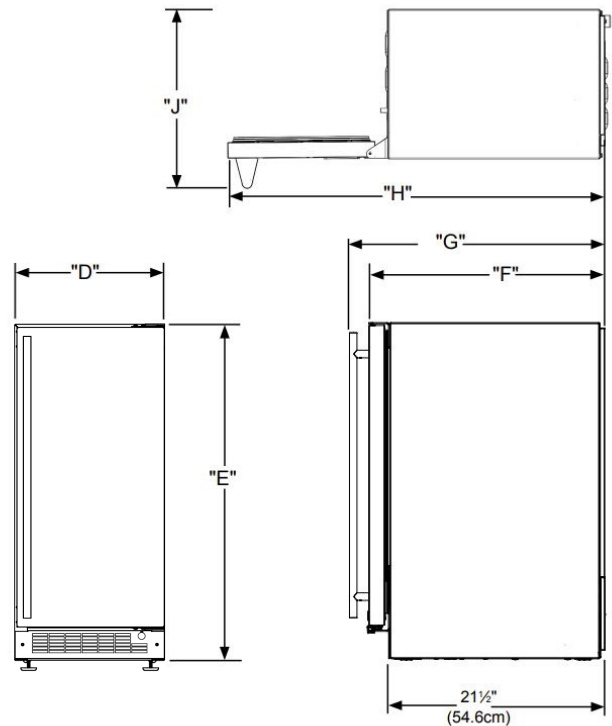

### MAIN FEATURES

- Produces 3/4" clear ice cubes
- Produces up to 39 pounds of clear ice per day
- Stores up to 28 pounds of clear ice
- Ice scoop included with dedicated holder
- Factory-installed drain pump model required if a gravity drain is not available
- Door ajar and cleaning alerts
- Arctic white LED theater-style lighting
- Elegant midnight black interior
- Reversible door allows for right or left swing
- Low profile, ADA-compliant height allows for universal installation applications
- Panel ready model requires 3/4" or 5/8" custom panel and handle (not supplied by Marvel)

### DIMENSIONAL DRAWINGS

#### ROUGH IN DIMENSIONS\*

"A"	"B"	"C"
15"	31-1/4" to 32-1/4"	24"
(38.1 cm)	(79.4 cm to 81.9 cm)	(61 cm)

#### CABINET DIMENSIONS\*

"D"	"E"	"F"	"G"	"H"	"J"
14-7/8"	31" to 32"	23-5/8"*	25-1/2"*	37-3/8"*	16-5/8"*
(37.8 cm)	(78.7 cm to 81.2 cm)	(60 cm)	(64.8 cm)	(94.9 cm)	(42.2 cm)

\*Stainless steel model dimensions only. For panel-ready models, see the owner's guide online at [marvelrefrigeration.com](http://marvelrefrigeration.com).