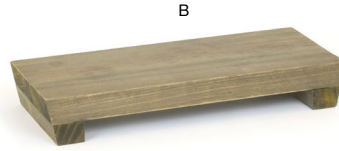

reversible!

Two Brands, One WOW Experience

ASHEVILLE

cider

Eco-chic and versatile, the Asheville collection adds a rustic and modern touch to any presentation. Crafted from sustainable wood, each piece features a distinctive natural grain pattern for a look that's earthy and unique.

LIGHTWEIGHT & DURABLE | DISHWASHER-SAFE | VERSATILE DESIGNS

A

B

- A** 30" x 8" Asheville Board - Cider pack 2 SPT073NAW20 **NEW**
30 x 8 x 3 in | 76.4 x 20.4 x 7.6 cm
- B** 16" x 9" Asheville Board - Cider pack 6 SPT069NAW22 **NEW**
16 x 9 x 3 in | 40.8 x 23.1 x 7.7 cm

- A 12" x 8" Asheville Board - Cider** pack 6 **SPT070NAW22** **NEW**
12 x 8 x 1.75 in | 30.5 x 20.6 x 4.5 cm
- B 12" x 5" Asheville Board - Cider** pack 6 **SPT071NAW22** **NEW**
12 x 5 x 1.75 in | 30.5 x 12.8 x 4.5 cm
- C 9" x 7" Asheville Board - Cider** pack 6 **SPT072NAW22** **NEW**
9 x 7 x 1.75 in | 23 x 18 x 4.5 cm

19" x 13" Asheville Tray - Cider
19 x 13 x 1.5 in
48 x 33 x 4 cm
pack 4
RRT005NAW21

Metroweave® tray liners available
See on pages 186-191

13" x 9" Asheville Sheet Pan - Cider
13 x 9 x 1 in
33 x 23 x 2.5 cm
pack 4
SPT058NAW21