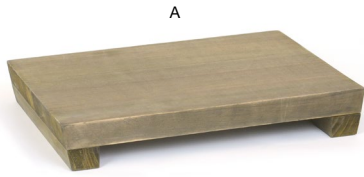

reversible!

Two Brands, One WOW Experience

ASHEVILLE

cider

Eco-chic and versatile, the Asheville collection adds a rustic and modern touch to any presentation. Crafted from sustainable wood, each piece features a distinctive natural grain pattern for a look that's earthy and unique.

LIGHTWEIGHT & DURABLE | DISHWASHER-SAFE | VERSATILE DESIGNS

A

B

- A** 30" x 8" Asheville Board - Cider pack 2 SPT073NAW20 **NEW**
30 x 8 x 3 in | 76.4 x 20.4 x 7.6 cm
- B** 16" x 9" Asheville Board - Cider pack 6 SPT069NAW22 **NEW**
16 x 9 x 3 in | 40.8 x 23.1 x 7.7 cm

- A 12" x 8" Asheville Board - Cider** pack 6 **SPT070NAW22** **NEW**
12 x 8 x 1.75 in | 30.5 x 20.6 x 4.5 cm
- B 12" x 5" Asheville Board - Cider** pack 6 **SPT071NAW22** **NEW**
12 x 5 x 1.75 in | 30.5 x 12.8 x 4.5 cm
- C 9" x 7" Asheville Board - Cider** pack 6 **SPT072NAW22** **NEW**
9 x 7 x 1.75 in | 23 x 18 x 4.5 cm

19" x 13" Asheville Tray - Cider
19 x 13 x 1.5 in
48 x 33 x 4 cm
pack 4
RRT005NAW21

Metroweave® tray liners available
See on pages 186-191

13" x 9" Asheville Sheet Pan - Cider
13 x 9 x 1 in
33 x 23 x 2.5 cm
pack 4
SPT058NAW21