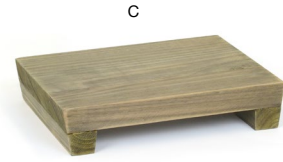

LIGHTWEIGHT & DURABLE | DISHWASHER-SAFE | VERSATILE DESIGNS

A

B

- A** 30" x 8" Asheville Board - Cider pack 2 SPT073NAW20 **NEW**
30 x 8 x 3 in | 76.4 x 20.4 x 7.6 cm
- B** 16" x 9" Asheville Board - Cider pack 6 SPT069NAW22 **NEW**
16 x 9 x 3 in | 40.8 x 23.1 x 7.7 cm

- A 12" x 8" Asheville Board - Cider** pack 6 **SPT070NAW22** **NEW**
12 x 8 x 1.75 in | 30.5 x 20.6 x 4.5 cm
- B 12" x 5" Asheville Board - Cider** pack 6 **SPT071NAW22** **NEW**
12 x 5 x 1.75 in | 30.5 x 12.8 x 4.5 cm
- C 9" x 7" Asheville Board - Cider** pack 6 **SPT072NAW22** **NEW**
9 x 7 x 1.75 in | 23 x 18 x 4.5 cm

19" x 13" Asheville Tray - Cider
19 x 13 x 1.5 in
48 x 33 x 4 cm
pack 4
RRT005NAW21

Metroweave® tray liners available
See on pages 186-191

13" x 9" Asheville Sheet Pan - Cider
13 x 9 x 1 in
33 x 23 x 2.5 cm
pack 4
SPT058NAW21