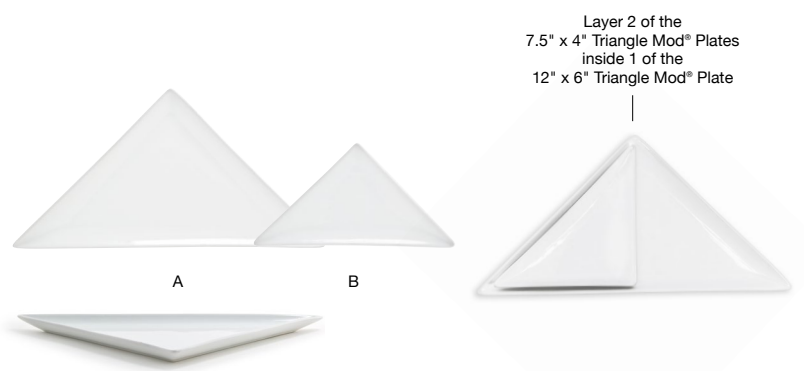

EXTENSIVE COMBINATIONS | LIFETIME PLUS WARRANTY | EASILY STACKABLE

- A 12.5" x 8.25" Stainless Mod® Plate - Antique** pack 4 **DSP039ANS21**
12.5 x 8.25 x .75 in | 31.5 x 21 x 1.6 cm
- B 8.25" x 6" Stainless Mod® Plate - Antique** pack 6 **DAP083ANS22**
8.25 x 6 x .5 in | 21 x 15.3 x 1.3 cm

- C 10" x 4.5" Stainless Mod® Tray - Antique** pack 6 **RTR037ANS22**
10 x 4.5 x .5 in | 25.4 x 11.4 x 1.4 cm
- D 11.5" x 4.25" Stainless Mod® Plate - Antique** pack 6 **DSU010ANS22**
11.5 x 4.25 x .5 in | 29.2 x 11 x 1.3 cm

- A 12" x 6" Triangle Mod® Plate** pack 12 **DAP013WHP23**
12 x 6 x .75 in | 30.5 x 15.5 x 1.6 cm
- B 7.5" x 4" Triangle Mod® Plate** pack 12 **DAP045WHP23**
7.5 x 4 x .5 in | 19 x 10 x 1.5 cm

Layer 2 of the
7.5" x 4" Triangle Mod® Plates
inside 1 of the
12" x 6" Triangle Mod® Plate