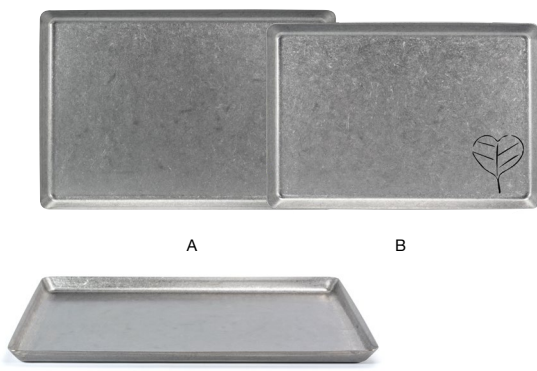

- **A 14" x 9.5" Stainless Mod® Platter - Antique** pack 4 **DDP073ANS21**
  14 x 9.5 x .75 in | 35.3 x 23.9 x 1.7 cm
- **B 13" x 7" Stainless Mod® Platter - Antique** pack 4 **DDP074ANS21**
  13 x 7 x .75 in | 33 x 17.5 x 1.6 cm