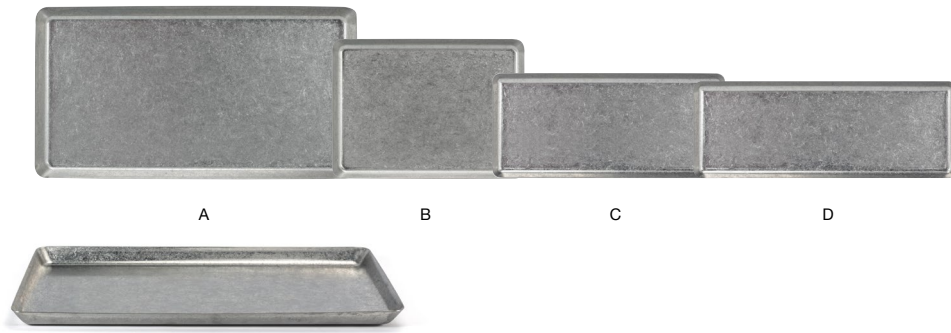

reversible!

Two Brands, One WOW Experience

FOH[®]
WORLDWIDE

room360[®]

MOD[®]
superwhite & antique

Modernize your serving style by combining the versatility of porcelain and the durability of stainless steel with our Mod[®] collection, designed in an array of unique geometric shapes.

EXTENSIVE COMBINATIONS | LIFETIME PLUS WARRANTY | EASILY STACKABLE

- A 12.5" x 8.25" Stainless Mod® Plate - Antique** pack 4 **DSP039ANS21**
12.5 x 8.25 x .75 in | 31.5 x 21 x 1.6 cm
- B 8.25" x 6" Stainless Mod® Plate - Antique** pack 6 **DAP083ANS22**
8.25 x 6 x .5 in | 21 x 15.3 x 1.3 cm

- C 10" x 4.5" Stainless Mod® Tray - Antique** pack 6 **RTR037ANS22**
10 x 4.5 x .5 in | 25.4 x 11.4 x 1.4 cm
- D 11.5" x 4.25" Stainless Mod® Plate - Antique** pack 6 **DSU010ANS22**
11.5 x 4.25 x .5 in | 29.2 x 11 x 1.3 cm

- A 12" x 6" Triangle Mod® Plate** pack 12 **DAP013WHP23**
12 x 6 x .75 in | 30.5 x 15.5 x 1.6 cm
- B 7.5" x 4" Triangle Mod® Plate** pack 12 **DAP045WHP23**
7.5 x 4 x .5 in | 19 x 10 x 1.5 cm

Layer 2 of the
7.5" x 4" Triangle Mod® Plates
inside 1 of the
12" x 6" Triangle Mod® Plate