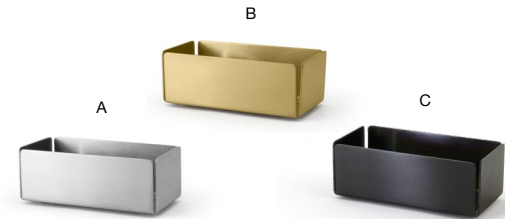

## METAL

*antique, matte black, matte brass, & silver*

Add the wow-factor to your tabletops and bars with our sleek and sophisticated metal accessories. Designed to perfectly mix and match amongst all Front of the House® tabletop dinnerware collections to maximize your creativity.

SCRATCH-RESISTANT | ULTRA DURABLE | MULTI-PURPOSE

- A 12.25" x 4.75" Brushed Stainless Tray - Silver** pack 6 **RTR014BSS12**  
12.25 x 4.75 x 1 in | 30.8 x 12 x 2.5 cm
- B 12.25" x 4.75" Brushed Stainless Tray - Matte Brass** pack 6 **RTR014GOS12**  
12.25 x 4.75 x 1 in | 30.8 x 12 x 2.5 cm
- C 12.25" x 4.75" Brushed Stainless Tray - Matte Black** pack 6 **RTR014BKS12**  
12.25 x 4.75 x 1 in | 30.8 x 12 x 2.5 cm

- A 10" x 4.5" Brushed Stainless Tray - Silver** pack 6 **RTR037BSS22**  
10 x 4.5 x .5 in | 25.4 x 11.4 x 1.4 cm
- B 10" x 4.5" Brushed Stainless Tray - Matte Brass** pack 6 **RTR037GOS22**  
10 x 4.5 x .5 in | 25.4 x 11.4 x 1.4 cm
- C 10" x 4.5" Brushed Stainless Tray - Matte Black** pack 6 **RTR037BKS22**  
10 x 4.5 x .5 in | 25.4 x 11.4 x 1.4 cm
- D 10" x 4.5" Stainless Mod® Tray - Antique** pack 6 **RTR037ANS22**  
10 x 4.5 x .5 in | 25.4 x 11.4 x 1.4 cm

- A 6" Square Brushed Stainless Tray - Silver** pack 6 **RTR015BSS12**  
6 sq x 1 in | 15.3 sq x 2.4 cm
- B 6" Square Brushed Stainless Tray - Matte Black** pack 6 **RTR015BKS12**  
6 sq x 1 in | 15.3 sq x 2.4 cm