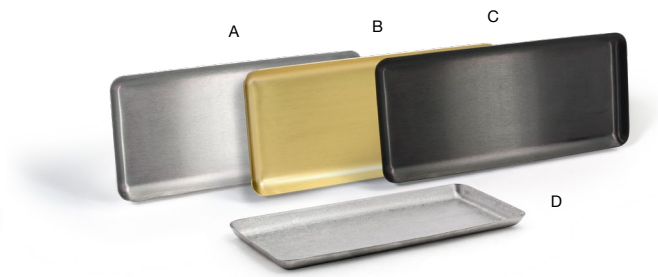

## METAL

*antique, matte black, matte brass, & silver*

Add the wow-factor to your tabletops and bars with our sleek and sophisticated metal accessories. Designed to perfectly mix and match amongst all Front of the House® tabletop dinnerware collections to maximize your creativity.

SCRATCH-RESISTANT | ULTRA DURABLE | MULTI-PURPOSE

- A 12.25" x 4.75" Brushed Stainless Tray - Silver** pack 6 **RTR014BSS12**  
12.25 x 4.75 x 1 in | 30.8 x 12 x 2.5 cm
- B 12.25" x 4.75" Brushed Stainless Tray - Matte Brass** pack 6 **RTR014GOS12**  
12.25 x 4.75 x 1 in | 30.8 x 12 x 2.5 cm
- C 12.25" x 4.75" Brushed Stainless Tray - Matte Black** pack 6 **RTR014BKS12**  
12.25 x 4.75 x 1 in | 30.8 x 12 x 2.5 cm

- A 10" x 4.5" Brushed Stainless Tray - Silver** pack 6 **RTR037BSS22**  
10 x 4.5 x .5 in | 25.4 x 11.4 x 1.4 cm
- B 10" x 4.5" Brushed Stainless Tray - Matte Brass** pack 6 **RTR037GOS22**  
10 x 4.5 x .5 in | 25.4 x 11.4 x 1.4 cm
- C 10" x 4.5" Brushed Stainless Tray - Matte Black** pack 6 **RTR037BKS22**  
10 x 4.5 x .5 in | 25.4 x 11.4 x 1.4 cm
- D 10" x 4.5" Stainless Mod® Tray - Antique** pack 6 **RTR037ANS22**  
10 x 4.5 x .5 in | 25.4 x 11.4 x 1.4 cm