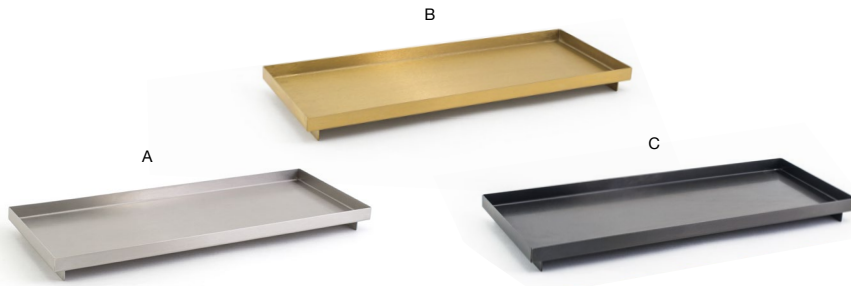

## METAL

*antique, matte black, matte brass, & silver*

Add the wow-factor to your tabletops and bars with our sleek and sophisticated metal accessories. Designed to perfectly mix and match amongst all Front of the House® tabletop dinnerware collections to maximize your creativity.

SCRATCH-RESISTANT | ULTRA DURABLE | MULTI-PURPOSE

- A 12.25" x 4.75" Brushed Stainless Tray - Silver** pack 6 **RTR014BSS12**  
12.25 x 4.75 x 1 in | 30.8 x 12 x 2.5 cm
- B 12.25" x 4.75" Brushed Stainless Tray - Matte Brass** pack 6 **RTR014GOS12**  
12.25 x 4.75 x 1 in | 30.8 x 12 x 2.5 cm
- C 12.25" x 4.75" Brushed Stainless Tray - Matte Black** pack 6 **RTR014BKS12**  
12.25 x 4.75 x 1 in | 30.8 x 12 x 2.5 cm

- A 10" x 4.5" Brushed Stainless Tray - Silver** pack 6 **RTR037BSS22**  
10 x 4.5 x .5 in | 25.4 x 11.4 x 1.4 cm
- B 10" x 4.5" Brushed Stainless Tray - Matte Brass** pack 6 **RTR037GOS22**  
10 x 4.5 x .5 in | 25.4 x 11.4 x 1.4 cm
- C 10" x 4.5" Brushed Stainless Tray - Matte Black** pack 6 **RTR037BKS22**  
10 x 4.5 x .5 in | 25.4 x 11.4 x 1.4 cm
- D 10" x 4.5" Stainless Mod® Tray - Antique** pack 6 **RTR037ANS22**  
10 x 4.5 x .5 in | 25.4 x 11.4 x 1.4 cm

- A 6" Square Brushed Stainless Tray - Silver** pack 6 **RTR015BSS12**  
6 sq x 1 in | 15.3 sq x 2.4 cm
- B 6" Square Brushed Stainless Tray - Matte Black** pack 6 **RTR015BKS12**  
6 sq x 1 in | 15.3 sq x 2.4 cm