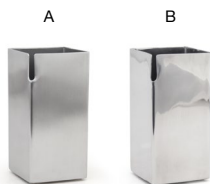

- **A 7 oz Brushed Stainless Pourer - Silver** pack 12 **TCR009BSS23**
  2 sq x 4 in | 5 sq x 10.3 cm, 207 ml
- **B 7 oz Mirrored Stainless Pourer - Silver** pack 12 **TCR009MSS23**
  2 sq x 4 in | 5 sq x 10.3 cm, 207 ml