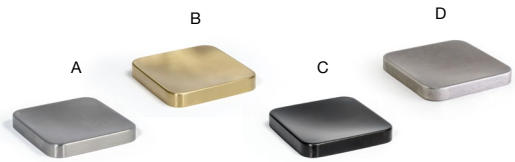

reversible!

Two Brands, One WOW Experience

METAL

antique, matte black, matte brass, & silver

Add the wow-factor to your tabletops and bars with our sleek and sophisticated metal accessories. Designed to perfectly mix and match amongst all Front of the House® tabletop dinnerware collections to maximize your creativity.

SCRATCH-RESISTANT | ULTRA DURABLE | MULTI-PURPOSE

- A 4.25" Round Brushed Stainless Dish - Silver** pack 12 **RSD012BSS13**
4.25 dia x .75 in | 11 dia x 2 cm
- B 4.25" Round Brushed Stainless Dish - Matte Brass** pack 12 **RSD012GOS13**
4.25 dia x .75 in | 11 dia x 2 cm
- C 4.25" Round Brushed Stainless Dish - Matte Black** pack 12 **RSD012BKS13**
4.25 dia x .75 in | 11 dia x 2 cm
- D 4.25" Round Stainless Dish - Antique** pack 12 **RSD012ANS13**
4.25 dia x .75 in | 11 dia x 2 cm

- A 4.75" Tall Square Brushed Stainless Salt & Pepper Set - 2 oz - Silver** pack 6 **TSP014BSS22**
1 sq x 4.75 in | 2.4 sq x 11.9 cm, 59 ml
- B 3" Tall Square Brushed Stainless Salt & Pepper Set - 1 oz - Silver** pack 6 **TSP015BSS22**
1 sq x 3 in | 2.5 sq x 7.8 cm, 30 ml

- A 3" Round Brushed Stainless Salt & Pepper Set - 2.5 oz - Silver** pack 6 **TSP012BSS22**
1.5 dia x 3 in | 3.8 dia x 7.6 cm, 74 ml
- B 3" Round Brushed Stainless Salt & Pepper Set - 2.5 oz - Matte Brass** pack 6 **TSP012GOS22**
1.5 dia x 3 in | 3.8 dia x 7.6 cm, 74 ml
- C 3" Round Brushed Stainless Salt & Pepper Set - 2.5 oz - Matte Black** pack 6 **TSP012BKS22**
1.5 dia x 3 in | 3.8 dia x 7.6 cm, 74 ml