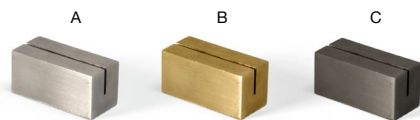

SCRATCH-RESISTANT | ULTRA DURABLE | MULTI-PURPOSE

- A 4.25" Round Brushed Stainless Dish - Silver** pack 12 **RSD012BSS13**
4.25 dia x .75 in | 11 dia x 2 cm
- B 4.25" Round Brushed Stainless Dish - Matte Brass** pack 12 **RSD012GOS13**
4.25 dia x .75 in | 11 dia x 2 cm
- C 4.25" Round Brushed Stainless Dish - Matte Black** pack 12 **RSD012BKS13**
4.25 dia x .75 in | 11 dia x 2 cm
- D 4.25" Round Stainless Dish - Antique** pack 12 **RSD012ANS13**
4.25 dia x .75 in | 11 dia x 2 cm

- A 4" Square Brushed Stainless Dish - Silver** pack 12 **RSD030BSS23**
4 sq x .5 in | 10.3 sq x 1.5 cm
- B 4" Square Brushed Stainless Dish - Matte Brass** pack 12 **RSD030GOS23**
4 sq x .5 in | 10.3 sq x 1.5 cm
- C 4" Square Brushed Stainless Dish - Matte Black** pack 12 **RSD030BKS23**
4 sq x .5 in | 10.3 sq x 1.5 cm
- D 4" Square Stainless Dish - Antique** pack 12 **RSD030ANS23**
4 sq x .5 in | 10.3 sq x 1.5 cm

- A 4.75" Tall Square Brushed Stainless Salt & Pepper Set - 2 oz - Silver** pack 6 **TSP014BSS22**
1 sq x 4.75 in | 2.4 sq x 11.9 cm, 59 ml
- B 3" Tall Square Brushed Stainless Salt & Pepper Set - 1 oz - Silver** pack 6 **TSP015BSS22**
1 sq x 3 in | 2.5 sq x 7.8 cm, 30 ml

- A 3" Round Brushed Stainless Salt & Pepper Set - 2.5 oz - Silver** pack 6 **TSP012BSS22**
1.5 dia x 3 in | 3.8 dia x 7.6 cm, 74 ml
- B 3" Round Brushed Stainless Salt & Pepper Set - 2.5 oz - Matte Brass** pack 6 **TSP012GOS22**
1.5 dia x 3 in | 3.8 dia x 7.6 cm, 74 ml
- C 3" Round Brushed Stainless Salt & Pepper Set - 2.5 oz - Matte Black** pack 6 **TSP012BKS22**
1.5 dia x 3 in | 3.8 dia x 7.6 cm, 74 ml