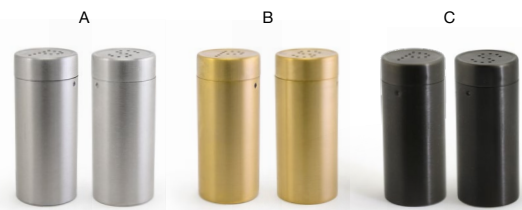

SCRATCH-RESISTANT | ULTRA DURABLE | MULTI-PURPOSE

- A 4.25" Round Brushed Stainless Dish - Silver** pack 12 **RSD012BSS13**
4.25 dia x .75 in | 11 dia x 2 cm
- B 4.25" Round Brushed Stainless Dish - Matte Brass** pack 12 **RSD012GOS13**
4.25 dia x .75 in | 11 dia x 2 cm
- C 4.25" Round Brushed Stainless Dish - Matte Black** pack 12 **RSD012BKS13**
4.25 dia x .75 in | 11 dia x 2 cm
- D 4.25" Round Stainless Dish - Antique** pack 12 **RSD012ANS13**
4.25 dia x .75 in | 11 dia x 2 cm

- A 4" Square Brushed Stainless Dish - Silver** pack 12 **RSD030BSS23**
4 sq x .5 in | 10.3 sq x 1.5 cm
- B 4" Square Brushed Stainless Dish - Matte Brass** pack 12 **RSD030GOS23**
4 sq x .5 in | 10.3 sq x 1.5 cm
- C 4" Square Brushed Stainless Dish - Matte Black** pack 12 **RSD030BKS23**
4 sq x .5 in | 10.3 sq x 1.5 cm
- D 4" Square Stainless Dish - Antique** pack 12 **RSD030ANS23**
4 sq x .5 in | 10.3 sq x 1.5 cm

- A 4.75" Tall Square Brushed Stainless Salt & Pepper Set - 2 oz - Silver** pack 6 **TSP014BSS22**
1 sq x 4.75 in | 2.4 sq x 11.9 cm, 59 ml
- B 3" Tall Square Brushed Stainless Salt & Pepper Set - 1 oz - Silver** pack 6 **TSP015BSS22**
1 sq x 3 in | 2.5 sq x 7.8 cm, 30 ml

- A 3" Round Brushed Stainless Salt & Pepper Set - 2.5 oz - Silver** pack 6 **TSP012BSS22**
1.5 dia x 3 in | 3.8 dia x 7.6 cm, 74 ml
- B 3" Round Brushed Stainless Salt & Pepper Set - 2.5 oz - Matte Brass** pack 6 **TSP012GOS22**
1.5 dia x 3 in | 3.8 dia x 7.6 cm, 74 ml
- C 3" Round Brushed Stainless Salt & Pepper Set - 2.5 oz - Matte Black** pack 6 **TSP012BKS22**
1.5 dia x 3 in | 3.8 dia x 7.6 cm, 74 ml