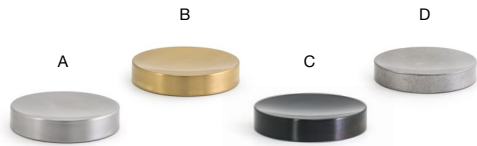

reversible!

Two Brands, One WOW Experience

METAL

antique, matte black, matte brass, & silver

Add the wow-factor to your tabletops and bars with our sleek and sophisticated metal accessories. Designed to perfectly mix and match amongst all Front of the House® tabletop dinnerware collections to maximize your creativity.

SCRATCH-RESISTANT | ULTRA DURABLE | MULTI-PURPOSE

- A 4.25" Round Brushed Stainless Dish - Silver** pack 12 **RSD012BSS13**
4.25 dia x .75 in | 11 dia x 2 cm
- B 4.25" Round Brushed Stainless Dish - Matte Brass** pack 12 **RSD012GOS13**
4.25 dia x .75 in | 11 dia x 2 cm
- C 4.25" Round Brushed Stainless Dish - Matte Black** pack 12 **RSD012BKS13**
4.25 dia x .75 in | 11 dia x 2 cm
- D 4.25" Round Stainless Dish - Antique** pack 12 **RSD012ANS13**
4.25 dia x .75 in | 11 dia x 2 cm

- A 4.75" Tall Square Brushed Stainless Salt & Pepper Set - 2 oz - Silver** pack 6 **TSP014BSS22**
1 sq x 4.75 in | 2.4 sq x 11.9 cm, 59 ml
- B 3" Tall Square Brushed Stainless Salt & Pepper Set - 1 oz - Silver** pack 6 **TSP015BSS22**
1 sq x 3 in | 2.5 sq x 7.8 cm, 30 ml

- A 3" Round Brushed Stainless Salt & Pepper Set - 2.5 oz - Silver** pack 6 **TSP012BSS22**
1.5 dia x 3 in | 3.8 dia x 7.6 cm, 74 ml
- B 3" Round Brushed Stainless Salt & Pepper Set - 2.5 oz - Matte Brass** pack 6 **TSP012GOS22**
1.5 dia x 3 in | 3.8 dia x 7.6 cm, 74 ml
- C 3" Round Brushed Stainless Salt & Pepper Set - 2.5 oz - Matte Black** pack 6 **TSP012BKS22**
1.5 dia x 3 in | 3.8 dia x 7.6 cm, 74 ml