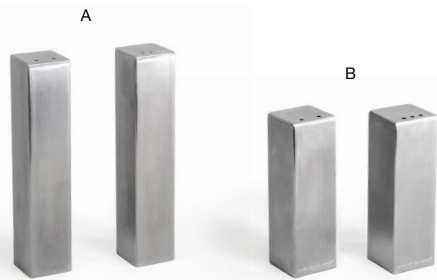

reversible!

Two Brands, One WOW Experience

METAL

antique, matte black, matte brass, & silver

Add the wow-factor to your tabletops and bars with our sleek and sophisticated metal accessories. Designed to perfectly mix and match amongst all Front of the House® tabletop dinnerware collections to maximize your creativity.

SCRATCH-RESISTANT | ULTRA DURABLE | MULTI-PURPOSE

- A 4.25" Round Brushed Stainless Dish - Silver** pack 12 **RSD012BSS13**
4.25 dia x .75 in | 11 dia x 2 cm
- B 4.25" Round Brushed Stainless Dish - Matte Brass** pack 12 **RSD012GOS13**
4.25 dia x .75 in | 11 dia x 2 cm
- C 4.25" Round Brushed Stainless Dish - Matte Black** pack 12 **RSD012BKS13**
4.25 dia x .75 in | 11 dia x 2 cm
- D 4.25" Round Stainless Dish - Antique** pack 12 **RSD012ANS13**
4.25 dia x .75 in | 11 dia x 2 cm

- A 4.75" Tall Square Brushed Stainless Salt & Pepper Set - 2 oz - Silver** pack 6 **TSP014BSS22**
1 sq x 4.75 in | 2.4 sq x 11.9 cm, 59 ml
- B 3" Tall Square Brushed Stainless Salt & Pepper Set - 1 oz - Silver** pack 6 **TSP015BSS22**
1 sq x 3 in | 2.5 sq x 7.8 cm, 30 ml

- A 3" Round Brushed Stainless Salt & Pepper Set - 2.5 oz - Silver** pack 6 **TSP012BSS22**
1.5 dia x 3 in | 3.8 dia x 7.6 cm, 74 ml
- B 3" Round Brushed Stainless Salt & Pepper Set - 2.5 oz - Matte Brass** pack 6 **TSP012GOS22**
1.5 dia x 3 in | 3.8 dia x 7.6 cm, 74 ml
- C 3" Round Brushed Stainless Salt & Pepper Set - 2.5 oz - Matte Black** pack 6 **TSP012BKS22**
1.5 dia x 3 in | 3.8 dia x 7.6 cm, 74 ml