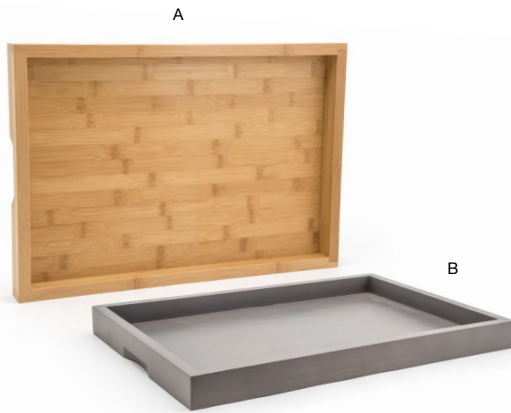

ECO-FRIENDLY | LIGHTWEIGHT & DURABLE | EASY-CARE

ASK ABOUT
customization!

A 2 qt Rectangle Bali Ice Bucket - Natural pack 2 **RIB015BBB20**
7.5 x 4.75 x 6.5 in
19.2 x 12.2 x 16.8 cm, 1.9 L

B 2 qt Rectangle Bali Ice Bucket - Smoke pack 2 **RIB015GYB20**
7.5 x 4.75 x 6.5 in
19.2 x 12.2 x 16.8 cm, 1.9 L

A 7.25" Bali Tongs - Natural pack 12 **BUT028BBB23**
7.25 x 1 in
18.6 x 2.3 cm

B 7.25" Bali Tongs - Smoke pack 12 **BUT028GYB23**
7.25 x 1 in
18.6 x 2.3 cm

A 8.25" Square Bali Accessory Holder - Natural pack 4 **RAH002BBB11**
8.25 sq x 3 in
21.2 sq x 7.5 cm

B 8.25" Square Bali Accessory Holder - Smoke pack 4 **RAH002GYB11**
8.25 sq x 3 in
21.2 sq x 7.5 cm

A 19" x 13" Bali Tray - Natural pack 4 **RRT005BBB11**
19 x 13 x 1.5 in | 48 x 33 x 4 cm

B 19" x 13" Bali Tray - Smoke pack 4 **RRT005GYB11**
19 x 13 x 1.5 in | 48 x 33 x 4 cm