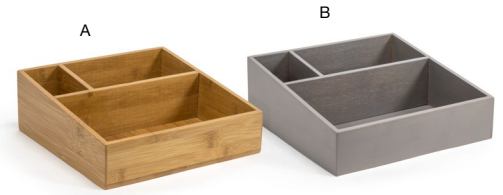

ECO-FRIENDLY | LIGHTWEIGHT & DURABLE | EASY-CARE

ASK ABOUT
customization!

A 2 qt Rectangle Bali Ice Bucket - Natural pack 2 **RIB015BBB20**
7.5 x 4.75 x 6.5 in
19.2 x 12.2 x 16.8 cm, 1.9 L

B 2 qt Rectangle Bali Ice Bucket - Smoke pack 2 **RIB015GYB20**
7.5 x 4.75 x 6.5 in
19.2 x 12.2 x 16.8 cm, 1.9 L

A 7.25" Bali Tongs - Natural pack 12 **BUT028BBB23**
7.25 x 1 in
18.6 x 2.3 cm

B 7.25" Bali Tongs - Smoke pack 12 **BUT028GYB23**
7.25 x 1 in
18.6 x 2.3 cm

A 8.25" Square Bali Accessory Holder - Natural pack 4 **RAH002BBB11**
8.25 sq x 3 in
21.2 sq x 7.5 cm

B 8.25" Square Bali Accessory Holder - Smoke pack 4 **RAH002GYB11**
8.25 sq x 3 in
21.2 sq x 7.5 cm

A 19" x 13" Bali Tray - Natural pack 4 **RRT005BBB11**
19 x 13 x 1.5 in | 48 x 33 x 4 cm

B 19" x 13" Bali Tray - Smoke pack 4 **RRT005GYB11**
19 x 13 x 1.5 in | 48 x 33 x 4 cm