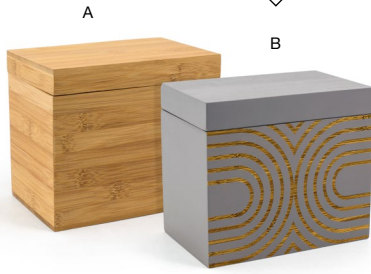

ECO-FRIENDLY | LIGHTWEIGHT & DURABLE | EASY-CARE

ASK ABOUT
customization!

A 2 qt Rectangle Bali Ice Bucket - Natural pack 2 **RIB015BBB20**
7.5 x 4.75 x 6.5 in
19.2 x 12.2 x 16.8 cm, 1.9 L

B 2 qt Rectangle Bali Ice Bucket - Smoke pack 2 **RIB015GYB20**
7.5 x 4.75 x 6.5 in
19.2 x 12.2 x 16.8 cm, 1.9 L

A 7.25" Bali Tongs - Natural pack 12 **BUT028BBB23**
7.25 x 1 in
18.6 x 2.3 cm

B 7.25" Bali Tongs - Smoke pack 12 **BUT028GYB23**
7.25 x 1 in
18.6 x 2.3 cm

A 8.25" Square Bali Accessory Holder - Natural pack 4 **RAH002BBB11**
8.25 sq x 3 in
21.2 sq x 7.5 cm