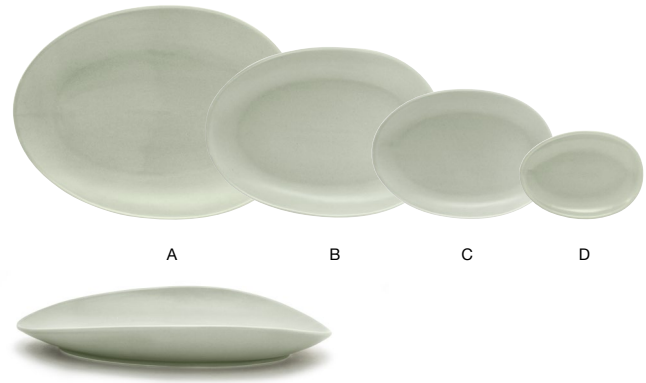

# TIDES<sup>®</sup> *pumice*

The matte glaze and subtle, neutral tone of Tides<sup>®</sup> Pumice create the perfect backdrop to highlight all culinary presentations.

SMOOTH CONTOURS | LIFETIME PLUS WARRANTY | EASILY STACKABLE

Superwhite Available  
Pages 51-52

More Colors Available  
Pages 116-123

**14.5" Oval Tides® Platter - Pumice**  
 14.5 x 11 x 2.25 in | 37 x 27.8 x 5.4 cm  
 pack 2  
**SPT055GYP20**

<b>A 12" Oval Tides® Plate - Pumice</b>	pack 2	<b>DOS030GYP20</b>
12 x 8.75 x 2 in   30.5 x 22.3 x 5.2 cm		
<b>B 10" Oval Tides® Plate - Pumice</b>	pack 4	<b>DDP063GYP21</b>
10 x 7.25 x 1.5 in   25.5 x 18.3 x 4 cm		
<b>C 8" Oval Tides® Plate - Pumice</b>	pack 6	<b>DSP033GYP22</b>
8 x 5.75 x 1.25 in   20.5 x 14.5 x 3.1 cm		
<b>D 5.5" Oval Tides® Plate - Pumice</b>	pack 12	<b>DAP077GYP23</b>
5.5 x 4 x 1 in   14 x 10.3 x 2.5 cm		

**13" Oval Tides® Low Platter - Pumice**  
 13 x 10 x 1.25 in | 33.3 x 25.2 x 3.4 cm  
 pack 2  
**DOS032GYP20**

**11.5" Slim Oval Tides® Plate - Pumice**  
 11.5 x 4.25 x 1 in | 29.3 x 10.5 x 2.3 cm  
 pack 12  
**DSU008GYP23**