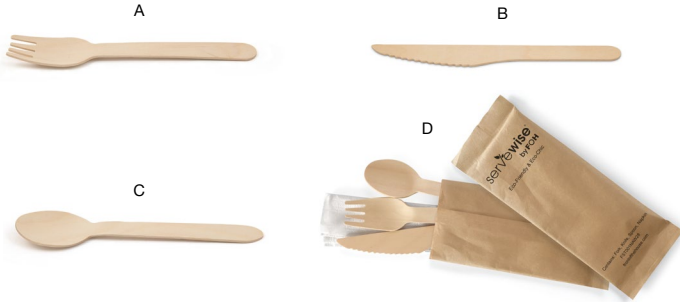

## SERVEWISE® DISPOSABLES *natural*

Servewise® disposables are earth-friendly, single-use serving solutions made from highly renewable woods that are great for grab-and-go, events, and catering. Covers are available for select shapes and sizes for added functionality.

VERSATILE DESIGNS | BIODEGRADABLE | SINGLE-USE

- A 7" Serewise® Cone - Pack 200**    pack 1    **ASC022NAW28**  
2.75 x 3.75 x 7 in | 7 x 9.8 x 18 cm
- B 5.25" Serewise® Cone - Pack 200**    pack 1    **ASC021NAW28**  
2.25 x 2 x 5.25 in | 5.4 x 4.9 x 13.5 cm

- 3.5" x 2.5" Serewise® Taco Holder - Pack 200 Sets**  
3.5 x 2.5 x 1.5 in | 9 x 6.4 x 3.9 cm  
pack 1    **DHO004NAW28**

- A 6.25" Serewise® Fork - Pack 200**    pack 1    **FDF014NAW28**  
6.25 in | 16.1 cm
- B 6.25" Serewise® Knife - Pack 200**    pack 1    **FDK014NAW28**  
6.25 in | 16.1 cm
- C 6.25" Serewise® Spoon - Pack 200**    pack 1    **FSS015NAW28**  
6.25 in | 16.1 cm
- D Serewise® Cutlery/Napkin Set - Pack 200**    pack 1    **FST001NAW28**  
6.5 x 1.5 x .75 in | 16.5 x 4 x 2 cm

- A 3.75" Serewise® Mini Fork - Pack 200**    pack 1    **FFS002NAW28**  
3.75 in | 9.4 cm
- B 3.25" Serewise® Spork - Pack 200**    pack 1    **FSF017NAW28**  
3.25 in | 8.1 cm
- C 3.75" Serewise® Mini Spoon - Pack 200**    pack 1    **FSM005NAW28**  
3.75 in | 9.4 cm