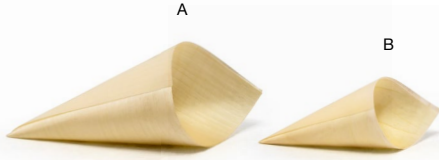

## SERVEWISE® DISPOSABLES *natural*

Servewise® disposables are earth-friendly, single-use serving solutions made from highly renewable woods that are great for grab-and-go, events, and catering. Covers are available for select shapes and sizes for added functionality.

VERSATILE DESIGNS | BIODEGRADABLE | SINGLE-USE

- A 7" Serewise® Cone - Pack 200**    pack 1    **ASC022NAW28**  
2.75 x 3.75 x 7 in | 7 x 9.8 x 18 cm
- B 5.25" Serewise® Cone - Pack 200**    pack 1    **ASC021NAW28**  
2.25 x 2 x 5.25 in | 5.4 x 4.9 x 13.5 cm

- 3.5" x 2.5" Serewise® Taco Holder - Pack 200 Sets**  
3.5 x 2.5 x 1.5 in | 9 x 6.4 x 3.9 cm  
pack 1    **DHO004NAW28**

- A 6.25" Serewise® Fork - Pack 200**    pack 1    **FDF014NAW28**  
6.25 in | 16.1 cm
- B 6.25" Serewise® Knife - Pack 200**    pack 1    **FDK014NAW28**  
6.25 in | 16.1 cm
- C 6.25" Serewise® Spoon - Pack 200**    pack 1    **FSS015NAW28**  
6.25 in | 16.1 cm
- D Serewise® Cutlery/Napkin Set - Pack 200**    pack 1    **FST001NAW28**  
6.5 x 1.5 x .75 in | 16.5 x 4 x 2 cm