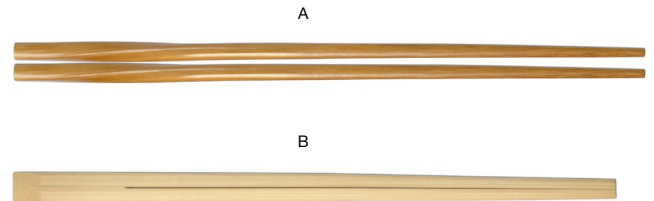

- **A 10" Twisted Bamboo Chopsticks**   pack 24   **FCH026BRB94**
  10 in | 25.4 cm
- **B 9.5" Bamboo Chopsticks - 1000 Pairs**   pack 1   **FCH018NAB99**
  9.5 in | 23.9 cm