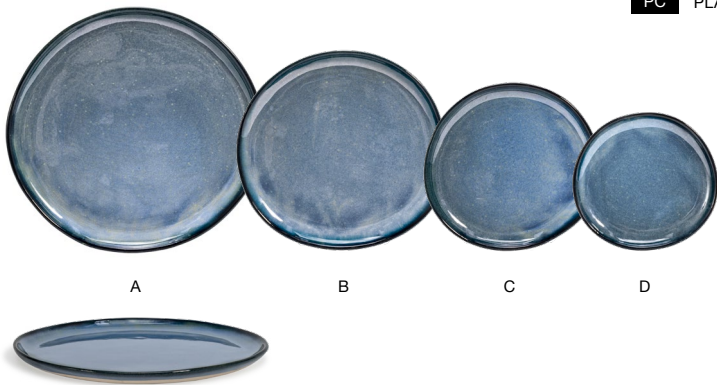

# ARTEFACT® *indigo*

Artefact® Indigo's moody blue hues and organic shapes are designed to ignite a sense of serenity, while making an impactful statement in durable, reactive glazed colored porcelain.

ARTISANAL DESIGN | LIFETIME PLUS WARRANTY | STACKABLE ORGANIC SHAPES

White Available  
Pages 18-19

More Colors Available  
Pages 82-87

- A 11" Round Artefact® Plate - Indigo** pack 4 **DDP068BLP21** **PC**  
11 dia x .75 in | 28 dia x 1.9 cm
- B 9" Round Artefact® Plate - Indigo** pack 6 **DDP069BLP22**  
9 dia x .75 in | 23 dia x 1.8 cm
- C 7.5" Round Artefact® Plate - Indigo** pack 12 **DSP036BLP23**  
7.5 dia x .75 in | 19 dia x 1.8 cm
- D 6" Round Artefact® Plate - Indigo** pack 12 **DAP082BLP23**  
6 dia x .5 in | 15 dia x 1.4 cm

- A 13" Oval Artefact® Platter - Indigo** pack 4 **DOS033BLP21**  
13 x 9.25 x .75 in | 33 x 23.5 x 2 cm
- B 11" Oval Artefact® Plate - Indigo** pack 12 **DSP037BLP23**  
11 x 5.25 x .5 in | 28 x 13.1 x 1.5 cm

- A 11.25" Round Artefact® Low Bowl - 58 oz - Indigo** pack 4 **DBO194BLP21** **PC**  
11.25 dia x 2.25 in | 28.6 dia x 5.4 cm, 1.7 L
- B 9.25" Round Artefact® Low Bowl - 24 oz - Indigo** pack 12 **DBO162BLP23** **PC**  
9.25 dia x 1.5 in | 23.8 dia x 4 cm, 710 ml