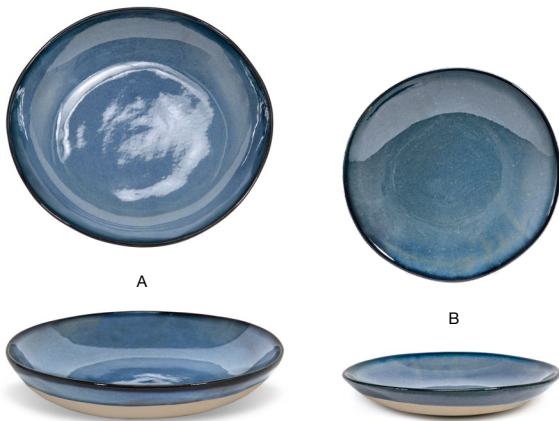

# ARTEFACT® *indigo*

Artefact® Indigo's moody blue hues and organic shapes are designed to ignite a sense of serenity, while making an impactful statement in durable, reactive glazed colored porcelain.

ARTISANAL DESIGN | LIFETIME PLUS WARRANTY | STACKABLE ORGANIC SHAPES

White Available  
Pages 18-19

More Colors Available  
Pages 82-87

- A 11" Round Artefact® Plate - Indigo** pack 4 **DDP068BLP21** **PC**  
11 dia x .75 in | 28 dia x 1.9 cm
- B 9" Round Artefact® Plate - Indigo** pack 6 **DDP069BLP22**  
9 dia x .75 in | 23 dia x 1.8 cm
- C 7.5" Round Artefact® Plate - Indigo** pack 12 **DSP036BLP23**  
7.5 dia x .75 in | 19 dia x 1.8 cm
- D 6" Round Artefact® Plate - Indigo** pack 12 **DAP082BLP23**  
6 dia x .5 in | 15 dia x 1.4 cm

- A 13" Oval Artefact® Platter - Indigo** pack 4 **DOS033BLP21**  
13 x 9.25 x .75 in | 33 x 23.5 x 2 cm
- B 11" Oval Artefact® Plate - Indigo** pack 12 **DSP037BLP23**  
11 x 5.25 x .5 in | 28 x 13.1 x 1.5 cm

- A 11.25" Round Artefact® Low Bowl - 58 oz - Indigo** pack 4 **DBO194BLP21** **PC**  
11.25 dia x 2.25 in | 28.6 dia x 5.4 cm, 1.7 L
- B 9.25" Round Artefact® Low Bowl - 24 oz - Indigo** pack 12 **DBO162BLP23** **PC**  
9.25 dia x 1.5 in | 23.8 dia x 4 cm, 710 ml