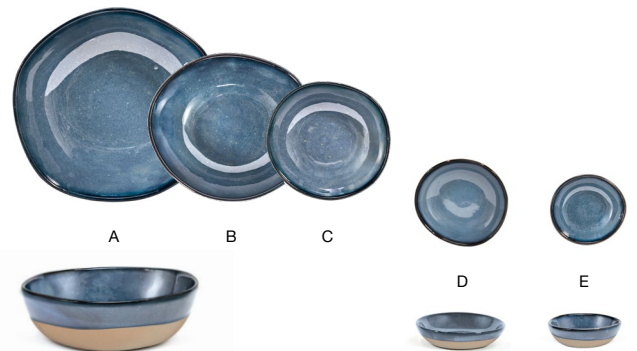

# ARTEFACT® *indigo*

Artefact® Indigo's moody blue hues and organic shapes are designed to ignite a sense of serenity, while making an impactful statement in durable, reactive glazed colored porcelain.

ARTISANAL DESIGN | LIFETIME PLUS WARRANTY | STACKABLE ORGANIC SHAPES

White Available  
Pages 18-19

More Colors Available  
Pages 82-87

- A 11" Round Artefact® Plate - Indigo** pack 4 **DDP068BLP21** **PC**  
11 dia x .75 in | 28 dia x 1.9 cm
- B 9" Round Artefact® Plate - Indigo** pack 6 **DDP069BLP22**  
9 dia x .75 in | 23 dia x 1.8 cm
- C 7.5" Round Artefact® Plate - Indigo** pack 12 **DSP036BLP23**  
7.5 dia x .75 in | 19 dia x 1.8 cm
- D 6" Round Artefact® Plate - Indigo** pack 12 **DAP082BLP23**  
6 dia x .5 in | 15 dia x 1.4 cm

- A 13" Oval Artefact® Platter - Indigo** pack 4 **DOS033BLP21**  
13 x 9.25 x .75 in | 33 x 23.5 x 2 cm
- B 11" Oval Artefact® Plate - Indigo** pack 12 **DSP037BLP23**  
11 x 5.25 x .5 in | 28 x 13.1 x 1.5 cm

- A 11.25" Round Artefact® Low Bowl - 58 oz - Indigo** pack 4 **DBO194BLP21** **PC**  
11.25 dia x 2.25 in | 28.6 dia x 5.4 cm, 1.7 L
- B 9.25" Round Artefact® Low Bowl - 24 oz - Indigo** pack 12 **DBO162BLP23** **PC**  
9.25 dia x 1.5 in | 23.8 dia x 4 cm, 710 ml