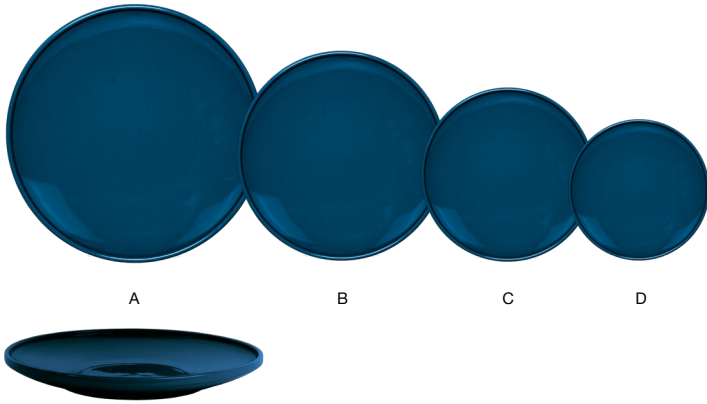

reversible!

Two Brands, One WOW Experience

NEW collection

BEVEL™ *lapis*

With raised, beveled walls, Bevel™ Lapis provides the ultimate functionality in a deep Mediterranean blue that accentuates the freshness of any dish.

FLAT PLATING SURFACE | LIFETIME PLUS WARRANTY | BEVELED EDGES

Superwhite Available
Pages 20-21

Additional Color Available
Pages 90-91

- A 11" Round Bevel™ Plate - Lapis** pack 4 **DDP094BLP21** **PC**
11 dia x 1.25 in | 28 dia x 3.3 cm
- B 9" Round Bevel™ Plate - Lapis** pack 6 **DDP095BLP22**
9 dia x 1.25 in | 23 dia x 3 cm
- C 7.5" Round Bevel™ Plate - Lapis** pack 6 **DSP047BLP22**
7.5 dia x 1 in | 19 dia x 2.8 cm
- D 6" Round Bevel™ Plate - Lapis** pack 12 **DAP092BLP23**
6 dia x 1 in | 15 dia x 2.7 cm

- A 3.5 oz Round Bevel™ Ramekin - Lapis** pack 12 **DSD076BLP23**
4.25 dia x 1 in | 10.8 dia x 2.5 cm, 104 ml
- B 2 oz Round Bevel™ Ramekin - Lapis** pack 12 **DSD077BLP23**
3.5 dia x 1 in | 9.2 dia x 2.3 cm, 59 ml

Double-walled
for optimal
temperature control

- A 11 oz Brushed Stainless Bevel™ Cup - Silver** pack 12 **DCS071BSS23**
5.25 x 4 x 2.5 in | 13.1 x 10.3 x 6.6 cm, 325 ml
- B 6.25" Round Brushed Stainless Bevel™ Saucer - Silver** pack 12 **DCS072BSS23**
6.25 dia x .5 in | 16 dia x 1.2 cm
- C 3 oz Brushed Stainless Bevel™ Cup - Silver** pack 12 **DCS073BSS23**
3.5 x 2.75 x 2 in | 8.8 x 6.9 x 5 cm, 90 ml
- D 4.25" Round Brushed Stainless Bevel™ Saucer - Silver** pack 12 **DCS074BSS23**
4.25 dia x .5 in | 11.1 dia x 1.2 cm
- E Bevel™ Brushed Stainless Salt & Pepper Set - 3 oz - Silver** pack 6 **TSP020BSS22**
1.75 dia x 4.25 in | 4.2 dia x 11 cm, 90 ml