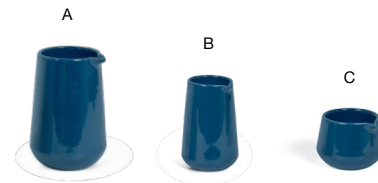

FLAT PLATING SURFACE | LIFETIME PLUS WARRANTY | BEVELED EDGES

Superwhite Available
Pages 20-21

Additional Color Available
Pages 90-91

- A 11" Round Bevel™ Plate - Lapis** pack 4 **DDP094BLP21** **PC**
11 dia x 1.25 in | 28 dia x 3.3 cm
- B 9" Round Bevel™ Plate - Lapis** pack 6 **DDP095BLP22**
9 dia x 1.25 in | 23 dia x 3 cm
- C 7.5" Round Bevel™ Plate - Lapis** pack 6 **DSP047BLP22**
7.5 dia x 1 in | 19 dia x 2.8 cm
- D 6" Round Bevel™ Plate - Lapis** pack 12 **DAP092BLP23**
6 dia x 1 in | 15 dia x 2.7 cm

- A 9.25" Round Bevel™ Bowl - 44 oz - Lapis** pack 4 **DBO183BLP21** **PC**
9.25 dia x 1.75 in | 23.5 dia x 4.6 cm, 1.3 L
- B 8.75" Round Bevel™ Bowl - 38 oz - Lapis** pack 4 **DBO184BLP21**
8.75 dia x 1.75 in | 22 dia x 4.5 cm, 1.1 L
- C 7" Round Bevel™ Bowl - 21 oz - Lapis** pack 6 **DBO185BLP22**
7 dia x 1.5 in | 18 dia x 4 cm, 621 ml
- D 5.25" Round Bevel™ Bowl - 11 oz - Lapis** pack 12 **DBO186BLP23**
5.25 dia x 1.5 in | 13.5 dia x 3.9 cm, 325 ml

- A 3.5 oz Round Bevel™ Ramekin - Lapis** pack 12 **DSD076BLP23**
4.25 dia x 1 in | 10.8 dia x 2.5 cm, 104 ml
- B 2 oz Round Bevel™ Ramekin - Lapis** pack 12 **DSD077BLP23**
3.5 dia x 1 in | 9.2 dia x 2.3 cm, 59 ml

Double-walled
for optimal
temperature control

- A 11 oz Brushed Stainless Bevel™ Cup - Silver** pack 12 **DCS071BSS23**
5.25 x 4 x 2.5 in | 13.1 x 10.3 x 6.6 cm, 325 ml
- B 6.25" Round Brushed Stainless Bevel™ Saucer - Silver** pack 12 **DCS072BSS23**
6.25 dia x .5 in | 16 dia x 1.2 cm
- C 3 oz Brushed Stainless Bevel™ Cup - Silver** pack 12 **DCS073BSS23**
3.5 x 2.75 x 2 in | 8.8 x 6.9 x 5 cm, 90 ml
- D 4.25" Round Brushed Stainless Bevel™ Saucer - Silver** pack 12 **DCS074BSS23**
4.25 dia x .5 in | 11.1 dia x 1.2 cm
- E Bevel™ Brushed Stainless Salt & Pepper Set - 3 oz - Silver** pack 6 **TSP020BSS22**
1.75 dia x 4.25 in | 4.2 dia x 11 cm, 90 ml