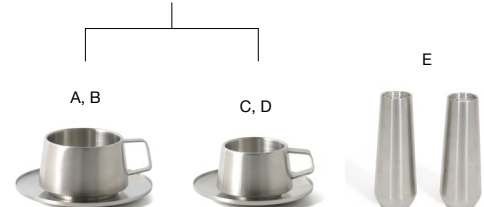

FLAT PLATING SURFACE | LIFETIME PLUS WARRANTY | BEVELED EDGES

Superwhite Available
Pages 20-21

Additional Color Available
Pages 90-91

- A 11" Round Bevel™ Plate - Lapis** pack 4 **DDP094BLP21** **PC**
11 dia x 1.25 in | 28 dia x 3.3 cm
- B 9" Round Bevel™ Plate - Lapis** pack 6 **DDP095BLP22**
9 dia x 1.25 in | 23 dia x 3 cm
- C 7.5" Round Bevel™ Plate - Lapis** pack 6 **DSP047BLP22**
7.5 dia x 1 in | 19 dia x 2.8 cm
- D 6" Round Bevel™ Plate - Lapis** pack 12 **DAP092BLP23**
6 dia x 1 in | 15 dia x 2.7 cm

- A 9.25" Round Bevel™ Bowl - 44 oz - Lapis** pack 4 **DBO183BLP21** **PC**
9.25 dia x 1.75 in | 23.5 dia x 4.6 cm, 1.3 L
- B 8.75" Round Bevel™ Bowl - 38 oz - Lapis** pack 4 **DBO184BLP21**
8.75 dia x 1.75 in | 22 dia x 4.5 cm, 1.1 L
- C 7" Round Bevel™ Bowl - 21 oz - Lapis** pack 6 **DBO185BLP22**
7 dia x 1.5 in | 18 dia x 4 cm, 621 ml
- D 5.25" Round Bevel™ Bowl - 11 oz - Lapis** pack 12 **DBO186BLP23**
5.25 dia x 1.5 in | 13.5 dia x 3.9 cm, 325 ml

- A 3.5 oz Round Bevel™ Ramekin - Lapis** pack 12 **DSD076BLP23**
4.25 dia x 1 in | 10.8 dia x 2.5 cm, 104 ml
- B 2 oz Round Bevel™ Ramekin - Lapis** pack 12 **DSD077BLP23**
3.5 dia x 1 in | 9.2 dia x 2.3 cm, 59 ml

Double-walled
for optimal
temperature control

- A 11 oz Brushed Stainless Bevel™ Cup - Silver** pack 12 **DCS071BSS23**
5.25 x 4 x 2.5 in | 13.1 x 10.3 x 6.6 cm, 325 ml
- B 6.25" Round Brushed Stainless Bevel™ Saucer - Silver** pack 12 **DCS072BSS23**
6.25 dia x .5 in | 16 dia x 1.2 cm
- C 3 oz Brushed Stainless Bevel™ Cup - Silver** pack 12 **DCS073BSS23**
3.5 x 2.75 x 2 in | 8.8 x 6.9 x 5 cm, 90 ml
- D 4.25" Round Brushed Stainless Bevel™ Saucer - Silver** pack 12 **DCS074BSS23**
4.25 dia x .5 in | 11.1 dia x 1.2 cm
- E Bevel™ Brushed Stainless Salt & Pepper Set - 3 oz - Silver** pack 6 **TSP020BSS22**
1.75 dia x 4.25 in | 4.2 dia x 11 cm, 90 ml