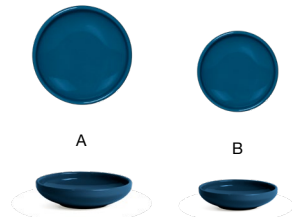

reversible!

Two Brands, One WOW Experience

NEW collection

BEVEL™ *lapis*

With raised, beveled walls, Bevel™ Lapis provides the ultimate functionality in a deep Mediterranean blue that accentuates the freshness of any dish.

FLAT PLATING SURFACE | LIFETIME PLUS WARRANTY | BEVELED EDGES

Superwhite Available
Pages 20-21

Additional Color Available
Pages 90-91

- A 11" Round Bevel™ Plate - Lapis** pack 4 **DDP094BLP21** **PC**
11 dia x 1.25 in | 28 dia x 3.3 cm
- B 9" Round Bevel™ Plate - Lapis** pack 6 **DDP095BLP22**
9 dia x 1.25 in | 23 dia x 3 cm
- C 7.5" Round Bevel™ Plate - Lapis** pack 6 **DSP047BLP22**
7.5 dia x 1 in | 19 dia x 2.8 cm
- D 6" Round Bevel™ Plate - Lapis** pack 12 **DAP092BLP23**
6 dia x 1 in | 15 dia x 2.7 cm

- A 9.25" Round Bevel™ Bowl - 44 oz - Lapis** pack 4 **DBO183BLP21** **PC**
9.25 dia x 1.75 in | 23.5 dia x 4.6 cm, 1.3 L
- B 8.75" Round Bevel™ Bowl - 38 oz - Lapis** pack 4 **DBO184BLP21**
8.75 dia x 1.75 in | 22 dia x 4.5 cm, 1.1 L
- C 7" Round Bevel™ Bowl - 21 oz - Lapis** pack 6 **DBO185BLP22**
7 dia x 1.5 in | 18 dia x 4 cm, 621 ml
- D 5.25" Round Bevel™ Bowl - 11 oz - Lapis** pack 12 **DBO186BLP23**
5.25 dia x 1.5 in | 13.5 dia x 3.9 cm, 325 ml

- A 3.5 oz Round Bevel™ Ramekin - Lapis** pack 12 **DSD076BLP23**
4.25 dia x 1 in | 10.8 dia x 2.5 cm, 104 ml
- B 2 oz Round Bevel™ Ramekin - Lapis** pack 12 **DSD077BLP23**
3.5 dia x 1 in | 9.2 dia x 2.3 cm, 59 ml