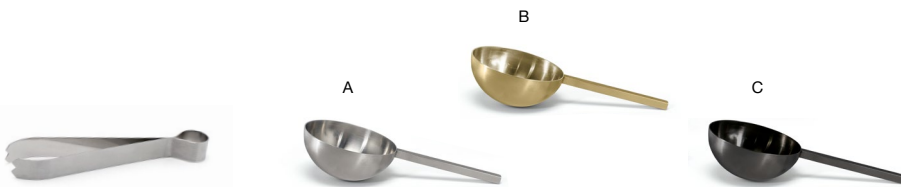

reversible!

Two Brands, One WOW Experience

FLATWARE - 18/10 STAINLESS STEEL

CLASSIC

brushed & mirrored

The Classic collection of essential flatware accessories was designed to complement and complete any setting. These lightweight pieces, offered in easy-to-handle shapes, feature soft curvatures and dazzling finishes to bring the WOW factor to serving.

UNIVERSAL DESIGN | 18/10 STAINLESS STEEL | DISHWASHER SAFE

- | | | | |
|----------|--|---------|--------------------|
| A | 6.75" Classic Butter Knife - Mirrored | pack 12 | FBK019MSS23 |
| | 6.75 in 17.3 cm | | |
| B | 8.75" Classic Iced Tea Spoon - Mirrored | pack 12 | FIT019MSS23 |
| | 8.75 in 22.1 cm | | |
| C | 7" Classic Soup Spoon - Mirrored | pack 12 | FSS019MSS23 |
| | 7 in 17.8 cm | | |
| D | 4.5" Classic Demitasse Spoon - Mirrored | pack 12 | FCS019MSS23 |
| | 4.5 in 11.7 cm | | |

- | | | | |
|----------|---|---------|--------------------|
| E | 6.75" Classic Butter Knife - Brushed | pack 12 | FBK019BSS23 |
| | 6.75 in 17.3 cm | | |
| F | 8.75" Classic Iced Tea Spoon - Brushed | pack 12 | FIT019BSS23 |
| | 8.75 in 22.1 cm | | |
| G | 7" Classic Soup Spoon - Brushed | pack 12 | FSS019BSS23 |
| | 7 in 17.8 cm | | |
| H | 4.5" Classic Demitasse Spoon - Brushed | pack 12 | FCS019BSS23 |
| | 4.5 in 11.7 cm | | |

UNIVERSAL UTENSILS - STAINLESS STEEL

- A 7" Brushed Stainless Tongs - Silver** pack 12 **BUT021BSS23**
7 in | 18 cm
- B 7" Brushed Stainless Tongs - Matte Brass** pack 12 **BUT021GOS23**
7 in | 18 cm
- C 7" Brushed Stainless Tongs - Matte Black** pack 12 **BUT031BKS23**
7 in | 18 cm