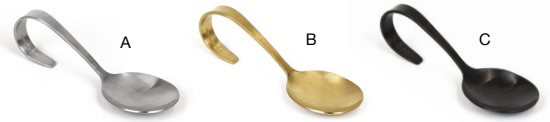

UNIVERSAL DESIGN | 18/10 STAINLESS STEEL | DISHWASHER SAFE

- | | | | |
|----------|--|---------|--------------------|
| A | 6.75" Classic Butter Knife - Mirrored | pack 12 | FBK019MSS23 |
| | 6.75 in 17.3 cm | | |
| B | 8.75" Classic Iced Tea Spoon - Mirrored | pack 12 | FIT019MSS23 |
| | 8.75 in 22.1 cm | | |
| C | 7" Classic Soup Spoon - Mirrored | pack 12 | FSS019MSS23 |
| | 7 in 17.8 cm | | |
| D | 4.5" Classic Demitasse Spoon - Mirrored | pack 12 | FCS019MSS23 |
| | 4.5 in 11.7 cm | | |

- | | | | |
|----------|---|---------|--------------------|
| E | 6.75" Classic Butter Knife - Brushed | pack 12 | FBK019BSS23 |
| | 6.75 in 17.3 cm | | |
| F | 8.75" Classic Iced Tea Spoon - Brushed | pack 12 | FIT019BSS23 |
| | 8.75 in 22.1 cm | | |
| G | 7" Classic Soup Spoon - Brushed | pack 12 | FSS019BSS23 |
| | 7 in 17.8 cm | | |
| H | 4.5" Classic Demitasse Spoon - Brushed | pack 12 | FCS019BSS23 |
| | 4.5 in 11.7 cm | | |

UNIVERSAL UTENSILS - STAINLESS STEEL

- A 7" Brushed Stainless Tongs - Silver** pack 12 **BUT021BSS23**
7 in | 18 cm
- B 7" Brushed Stainless Tongs - Matte Brass** pack 12 **BUT021GOS23**
7 in | 18 cm
- C 7" Brushed Stainless Tongs - Matte Black** pack 12 **BUT031BKS23**
7 in | 18 cm

6" Brushed Stainless Tongs - Silver
6 in | 15 cm
pack 12
BUT029BSS23

- A 6" Brushed Stainless Scoop - Silver** pack 12 **BUT032BSS23**
6 in | 15 cm
- B 6" Brushed Stainless Scoop - Matte Brass** pack 12 **BUT032GOS23**
6 in | 15 cm
- C 6" Brushed Stainless Scoop - Matte Black** pack 12 **BUT032BKS23**
6 in | 15 cm