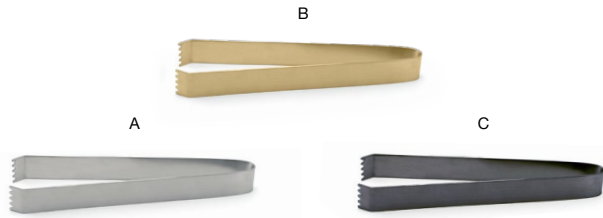

reversible!

Two Brands, One WOW Experience

FLATWARE - 18/10 STAINLESS STEEL

CLASSIC

brushed & mirrored

The Classic collection of essential flatware accessories was designed to complement and complete any setting. These lightweight pieces, offered in easy-to-handle shapes, feature soft curvatures and dazzling finishes to bring the WOW factor to serving.

UNIVERSAL DESIGN | 18/10 STAINLESS STEEL | DISHWASHER SAFE

- | | | | |
|----------|--|---------|--------------------|
| A | 6.75" Classic Butter Knife - Mirrored | pack 12 | FBK019MSS23 |
| | 6.75 in 17.3 cm | | |
| B | 8.75" Classic Iced Tea Spoon - Mirrored | pack 12 | FIT019MSS23 |
| | 8.75 in 22.1 cm | | |
| C | 7" Classic Soup Spoon - Mirrored | pack 12 | FSS019MSS23 |
| | 7 in 17.8 cm | | |
| D | 4.5" Classic Demitasse Spoon - Mirrored | pack 12 | FCS019MSS23 |
| | 4.5 in 11.7 cm | | |

- | | | | |
|----------|---|---------|--------------------|
| E | 6.75" Classic Butter Knife - Brushed | pack 12 | FBK019BSS23 |
| | 6.75 in 17.3 cm | | |
| F | 8.75" Classic Iced Tea Spoon - Brushed | pack 12 | FIT019BSS23 |
| | 8.75 in 22.1 cm | | |
| G | 7" Classic Soup Spoon - Brushed | pack 12 | FSS019BSS23 |
| | 7 in 17.8 cm | | |
| H | 4.5" Classic Demitasse Spoon - Brushed | pack 12 | FCS019BSS23 |
| | 4.5 in 11.7 cm | | |

UNIVERSAL UTENSILS - STAINLESS STEEL

- A 7" Brushed Stainless Tongs - Silver** pack 12 **BUT021BSS23**
7 in | 18 cm
- B 7" Brushed Stainless Tongs - Matte Brass** pack 12 **BUT021GOS23**
7 in | 18 cm
- C 7" Brushed Stainless Tongs - Matte Black** pack 12 **BUT031BKS23**
7 in | 18 cm