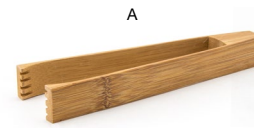

A 3.5" Bamboo Mini Fork - Natural pack 24 **BUT027BBB94**
3.5 in | 9.2 cm

B 3.5" Bamboo Mini Fork - Black pack 24 **BUT027BKB94**
3.5 in | 9.2 cm

5" Bamboo Spoon
5 in | 12.5 cm
pack 12
BUT013BBB93

5.5" Bamboo Spoon
5.5 in | 14 cm
pack 12
BUT018BBB93

5.5" Bamboo Fork
5.5 in | 14 cm
pack 12
BUT019BBB93

6.5" Bamboo Wide Mouth Spoon
6.5 in | 16.2 cm
pack 12
BUT012BBB93

6.5" Bamboo Spreader
6.5 in | 16.2 cm
pack 12
BUT011BBB93

A 7.25" Bamboo Tongs - Natural pack 12 **BUT028BBB23**
7.25 x 1 in | 18.6 x 2.3 cm