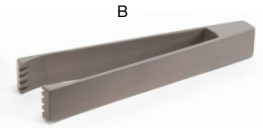

A 3.5" Bamboo Mini Fork - Natural pack 24 **BUT027BBB94**
3.5 in | 9.2 cm

B 3.5" Bamboo Mini Fork - Black pack 24 **BUT027BKB94**
3.5 in | 9.2 cm

5" Bamboo Spoon
5 in | 12.5 cm
pack 12
BUT013BBB93

5.5" Bamboo Spoon
5.5 in | 14 cm
pack 12
BUT018BBB93

5.5" Bamboo Fork
5.5 in | 14 cm
pack 12
BUT019BBB93

6.5" Bamboo Wide Mouth Spoon
6.5 in | 16.2 cm
pack 12
BUT012BBB93

6.5" Bamboo Spreader
6.5 in | 16.2 cm
pack 12
BUT011BBB93

A 7.25" Bamboo Tongs - Natural pack 12 **BUT028BBB23**
7.25 x 1 in | 18.6 x 2.3 cm

B 7.25" Bamboo Tongs - Smoke pack 12 **BUT028GYB23**
7.25 x 1 in | 18.6 x 2.3 cm

10" Bamboo Flat Spoon
10 in | 25.5 cm
pack 12
BUT008BBB93

12" Bamboo Spoon
12 in | 30.5 cm
pack 12
BUT007BBB93

12" Bamboo Slim Tongs
12 x .5 in | 30.5 x 1.2 cm
pack 12
BUT009BBB93

12" Bamboo Wide Tongs
12 x 2 in | 30.5 x 5 cm
pack 12
BUT021BBB23

12" Bamboo Narrow Tongs
12 x 1.25 in | 30.5 x 2.9 cm
pack 12
BUT023BBB23

12" Bamboo Tongs
12 x 1.25 in | 30.5 x 3.4 cm
pack 12
BUT022BBB23