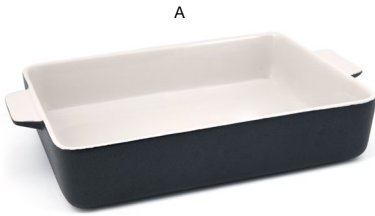

FULLY VITRIFIED | EASY-TO-HANDLE | SMOOTH CONTOURS

16 oz Round Kiln® Ovenware Dish with Lid - Black
6 x 4.75 x 3 in
15.4 x 12 x 7.8 cm, 473 ml
pack 12
DBO133BKC23

Replacement 16 oz Round Kiln® Ovenware Lid - Black
4.25 dia x 1.25 in
10.6 dia x 2.9 cm
pack 12
DLI133BKC23

7 oz Round Kiln® Ovenware Dish with Lid - Black
5 x 4 x 2.5 in
13 x 10 x 6.5 cm, 207 ml
pack 12
DBO134BKC23

Replacement 7 oz Round Kiln® Ovenware Lid - Black
3.5 dia x 1 in
9.1 dia x 2.4 cm
pack 12
DLI134BKC23

- A 15'' x 10'' Kiln® Ovenware Dish - 120 oz - Black** pack 1 **BBO038BKC28**
15 x 10 x 2.75 in | 38 x 25.5 x 7.1 cm, 3.6 L
- B 16 oz Rectangle Kiln® Ovenware Dish - Black** pack 12 **DBO137BKC23**
7.75 x 4.5 x 2.25 in | 19.6 x 11.2 x 5.9 cm, 473 ml
- C 14 oz Square Kiln® Ovenware Dish - Black** pack 12 **DBO138BKC23**
6.5 x 5.25 x 1.75 in | 16.6 x 13.2 x 4.5 cm, 414 ml

10 oz Rectangle Kiln® Ovenware Dish with Lid - Black
6.25 x 3.5 x 2.5 in
16 x 9 x 6.3 cm, 296 ml
pack 12
DBO135BKC23

Replacement 10 oz Rectangle Kiln® Ovenware Lid - Black
4.5 x 3 x .75 in
11.7 x 7.9 x 2.1 cm
pack 12
DLI135BKC23