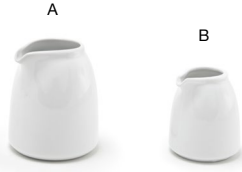

DINNERWARE - UNIVERSAL SUPERWHITE ACCESSORIES - PORCELAIN

4 oz Round Sugar Pourer with Spout
2.25 dia x 5 in | 5.9 dia x 12.4 cm, 118 ml
pack 12
TSH003WHP23

A 9 oz Sumo Pourer pack 12 **TCR008WHP23**
3 dia x 3.75 in | 8 dia x 9.3 cm, 266 ml
B 4 oz Sumo Pourer pack 12 **TCR007WHP23**
2.5 dia x 3 in | 6.6 dia x 7.8 cm, 118 ml

A 8 oz Cinch Pourer pack 12 **TCR002WHP23**
3.25 dia x 3.5 in | 8.2 dia x 8.6 cm, 237 ml
B 5 oz Cinch Pourer pack 12 **TCR003WHP23**
2.75 dia x 3 in | 7.1 dia x 7.6 cm, 148 ml
C 3 oz Cinch Pourer pack 12 **TCR013WHP23**
2.5 dia x 2.75 in | 6.3 dia x 6.7 cm, 89 ml

A 9 oz Round Low Ribbed Ramekin pack 6 **DSD036WHP22**
5.5 dia x 1.25 in | 14 dia x 2.9 cm, 266 ml
B 6 oz Round Low Ribbed Ramekin pack 12 **DSD055WHP23**
4.5 dia x 1.25 in | 11.3 dia x 3.1 cm, 177 ml
C 6 oz Round Ribbed Ramekin pack 12 **ASC013WHP23**
3.75 dia x 2 in | 9.3 dia x 5 cm, 177 ml
D 3 oz Round Ribbed Ramekin pack 12 **ASC007WHP23**
2.75 dia x 1.5 in | 7 dia x 3.8 cm, 89 ml
E 1.5 oz Round Ribbed Ramekin pack 24 **ASC027WHP24**
2.25 dia x 1.25 in | 5.4 dia x 3 cm, 44 ml