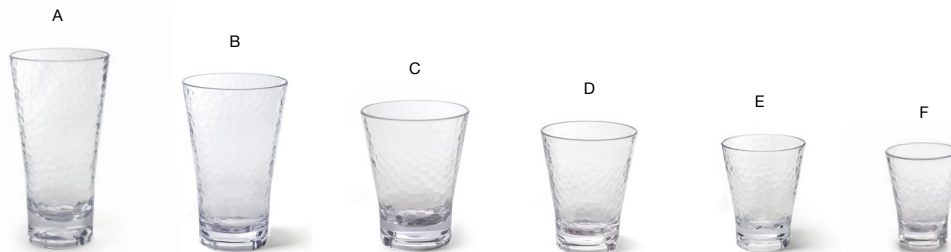

DRINKWISE® HAMMERED

A 18 oz Drinkwise® Hammered Highball pack 12 **AHB003CLT23**
h6.75 | t3.5 | b2.5 | m3.5 in
h17.4 | t9.2 | b6.1 | m9.2 cm, 532 ml

B 16 oz Drinkwise® Hammered Highball - Clear pack 12 **AHB007CLT23**
h6 | t3.75 | b2.5 | m3.75 in
h15 | t9.3 | b6.2 | m9.3 cm, 473 ml

C 14 oz Drinkwise® Hammered Rocks - Clear pack 12 **ADO004CLT23**
h5 | t3.75 | b2.5 | m3.75 in
h12.5 | t9.7 | b6.5 | m9.7 cm, 414 ml

D 12 oz Drinkwise® Hammered Rocks - Clear pack 12 **ADO011CLT23**
h4.5 | t3.5 | b2.5 | m3.5 in
h11.6 | t9.1 | b6.1 | m9.1 cm, 355 ml

E 10 oz Drinkwise® Hammered Rocks - Clear pack 12 **ADO006CLT23**
h4.25 | t3.25 | b2.25 | m3.25 in
h11 | t8.5 | b5.7 | m8.5 cm, 296 ml

F 7 oz Drinkwise® Hammered Rocks pack 12 **ADO009CLT23**
h3.75 | t3 | b2 | m3 in
h9.8 | t7.7 | b5.2 | m7.7 cm, 207 ml