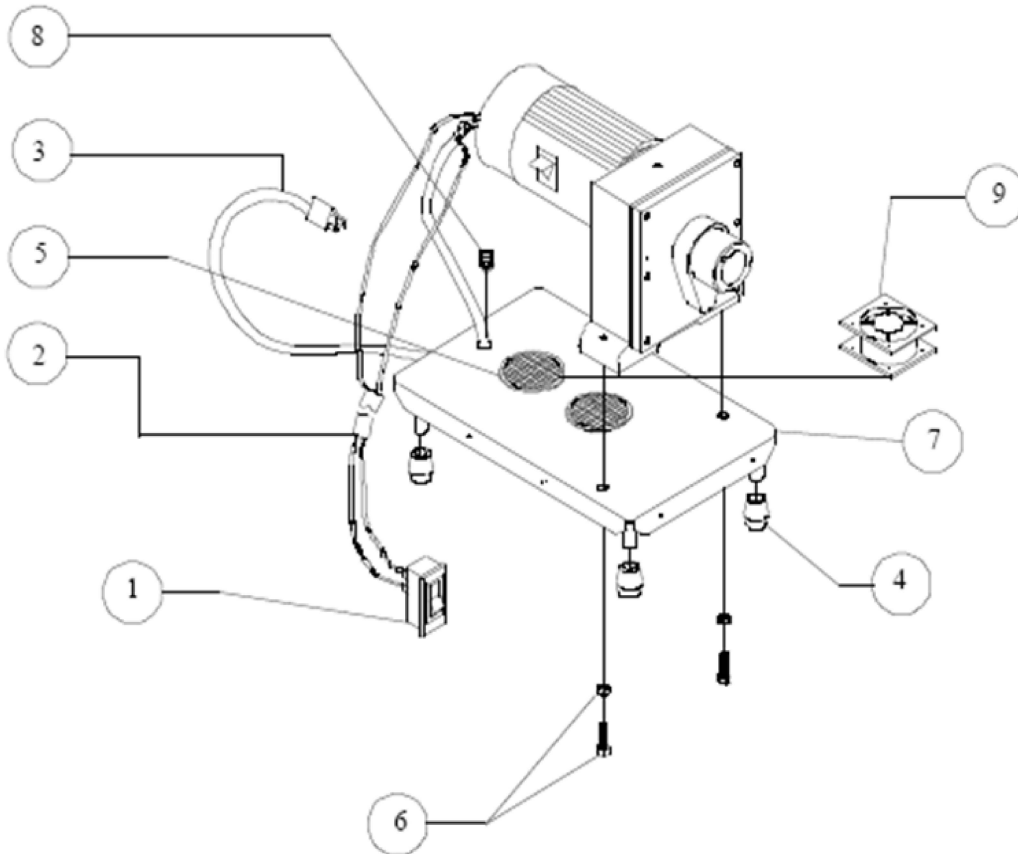

I.S. (Inventario Sugerido)

LINE: GRINDERS
MODEL: KG12FS

No.	CODE	DESCRIPTION	QTY.	S.I./100
1	M501604	SOLID PLASTIC STOMPER KG-12-FS	1	10
*2	M575310	S.S. TRAY ASSEMBLY KG-12-FS	1	2
3	M570422	KNOB (KG-12/22/32)	1	2
4	M572368	PIN 3/16" X 1 1/4" (REF 03)	1	20
*5	M575309	SUPPORT TRAY S.S. & NUTS KIT KG12FS	1	2
6	M572849	HEADSTOCK PIN AND BRONZE WASHER KG-12-FS	1	2
7	M570205	REAR ROD KG-12-FS	1	2
8	M500344	NYLON WASHER #101 (KG-12-FS)	1	100
9	M571907	FEED SCREW COMPLETE (KG-12-FS)	1	2
10	M570199	FRONT ROD (KG-12-FS)	1	10
11	M570380	HEADSTOCK RING (KG-12-FS)	1	1
12		UNAVAILABLE	1	1
13	M501258	WARNING DECAL(KG-12/KG-22)	1	2
14	M570389	BRONZE WASHER (KG-12-FS)	1	2
*15	M503427	SCREW SELF-THREADING 5/32" x 1/4" (KG-12/22/22W)	1	8
16	M501572	GREASE FDA APPROVED FOR GRINDERS	1	4
17	M333112	KNIFE	1	20
18	M341011	PLATE 3/16" S.S.	1	10
			1	10

I.S. (Inventario Sugerido)

LINE: GRINDERS
MODEL: KG12FS

No.	CODE	DESCRIPTION	Qty	S.I./100
1	M502284	SWITCH CARLING 15A (KG-12-FS)	1	4
2	M500850	HARNESS CABLE SJT 2x14 80° MIN. UL KG12/22/22W	1	2
3	M500154	POWER CORD 3X14AWG,300V, 75°C UL	1	2
4	M500334	RUBBER PLUG-PAD (KG-12-FS)	4	2
5	M500325	BASE LID (KG-12/22/32)	2	2
6		Not manufactured	2	2
7		Not manufactured	1	2
9	M501291	FAN 115VCA	1	2