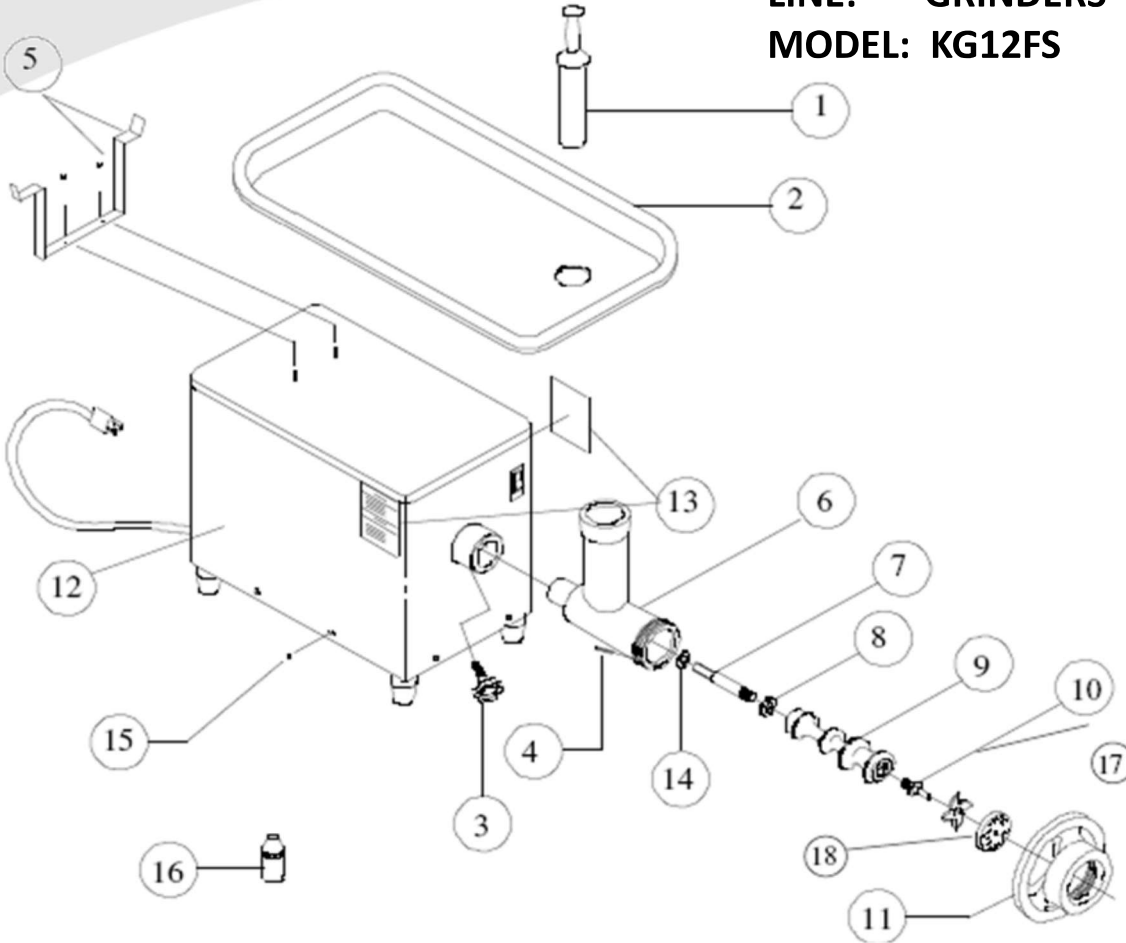

LINE: GRINDERS
MODEL: KG12FS

No.	CODE	DESCRIPTION	QTY.	S.I./100
1	M501306	MOTOR 3/4HP SINGLE PHASE 60Hz	1	2
1	M573235	MOTOR 3/4HP,M,50/60HZ+HARNES ASSEMBLY	1	2
2	M500189	SEAL 5946 (KG-12,KG-22, KG-22W)	1	4
3	M573232	GEAR BOX KIT(KG12FS)	1	2
4	M500188	SEAL 12356 (KG-12\KG-22\KG-22W)	1	2
5	M573233	GEAR COVER KIT (KG12FS)	1	2
6	M500146	GASKET	1	4
7	M501588	PIN 3/16"X 1 1/4" (KG-12,22,22W)	2	2
8	M571897	SQUARE GEAR KIT 60HZ(KG12FS)	1	2
9	M572180	DOUBLE ROD GEAR 60HZ (KG12,22)	1	2
10	M570193	GEAR (PINION) (KG12/22/22W)	1	2
11	M570567	GEAR (FLAT) (KG12/22/22W)	1	2
12	M500296	WOODRUFF KEY #405-5 (1/8 X 5/8) (KG12/22/22W)	1	2
13		Comes with motor	1	2
14	M500329	SQUARE GEAR PLUG (KG-12/KG-22/KG-22W/KG-32)	1	2
15		Not manufactured	4	2
16		Not manufactured	6	2
17	M570395	BRONZE BUSHING (KG-12/22/22W)	1	4
18	M500131	PRELUBRICATED BRONZE BUSHING #4258	2	4
19	M501134	PIN 5/16" X 3/4" S.S. (KG-12/22/22W)	1	2
20	M500655	RETAINER RING 5100-62	1	2
	M572223	GEAR KIT, 60Hz, INCLUDES ITEMS 8-14	1	1

I.S. (Inventario Sugerido)

LINE: GRINDERS
MODEL: KG12FS

No.	CODE	DESCRIPTION	QTY.	S.I./100
1	M501604	SOLID PLASTIC STOMPER KG-12-FS	1	10
*2	M575310	S.S. TRAY ASSEMBLY KG-12-FS	1	2
3	M570422	KNOB (KG-12/22/32)	1	2
4	M572368	PIN 3/16" X 1 1/4" (REF 03)	1	20
*5	M575309	SUPPORT TRAY S.S. & NUTS KIT KG12FS	1	2
6	M572849	HEADSTOCK PIN AND BRONZE WASHER KG-12-FS	1	2
7	M570205	REAR ROD KG-12-FS	1	2
8	M500344	NYLON WASHER #101 (KG-12-FS)	1	100
9	M571907	FEED SCREW COMPLETE (KG-12-FS)	1	2
10	M570199	FRONT ROD (KG-12-FS)	1	10
11	M570380	HEADSTOCK RING (KG-12-FS)	1	1
12		UNAVAILABLE	1	1
13	M501258	WARNING DECAL(KG-12/KG-22)	1	2
14	M570389	BRONZE WASHER (KG-12-FS)	1	2
*15	M503427	SCREW SELF-THREADING 5/32" x 1/4" (KG-12/22/22W)	1	8
16	M501572	GREASE FDA APPROVED FOR GRINDERS	1	4
17	M333112	KNIFE	1	20
18	M341011	PLATE 3/16" S.S.	1	10
			1	10