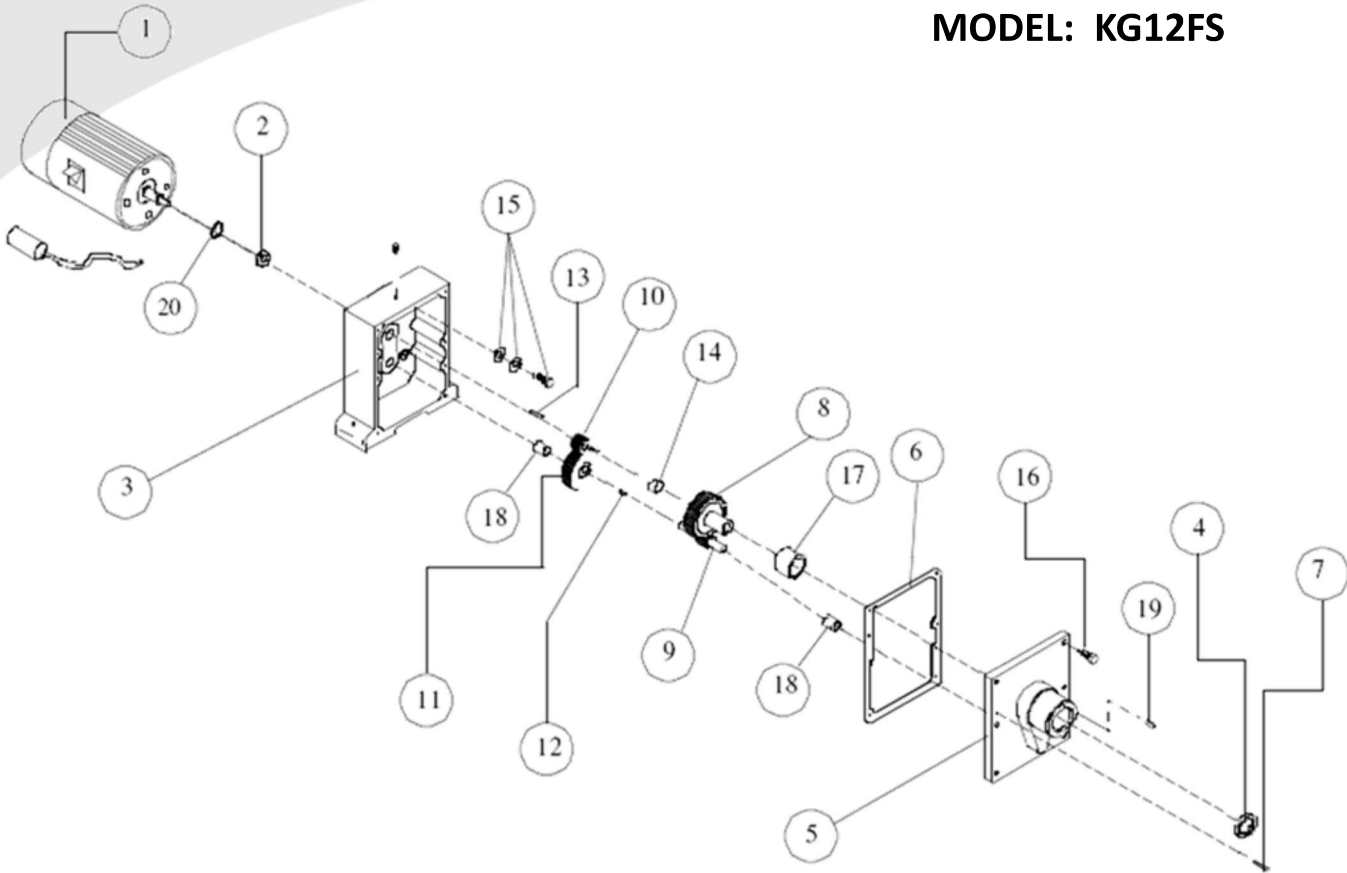

LINE: GRINDERS
MODEL: KG12FS

No.	CODE	DESCRIPTION	QTY.	S.I./100
1	M501306	MOTOR 3/4HP SINGLE PHASE 60Hz	1	2
1	M573235	MOTOR 3/4HP,M,50/60HZ+HARNES ASSEMBLY	1	2
2	M500189	SEAL 5946 (KG-12,KG-22, KG-22W)	1	4
3	M573232	GEAR BOX KIT(KG12FS)	1	2
4	M500188	SEAL 12356 (KG-12\KG-22\KG-22W)	1	2
5	M573233	GEAR COVER KIT (KG12FS)	1	2
6	M500146	GASKET	1	4
7	M501588	PIN 3/16"X 1 1/4" (KG-12,22,22W)	2	2
8	M571897	SQUARE GEAR KIT 60HZ(KG12FS)	1	2
9	M572180	DOUBLE ROD GEAR 60HZ (KG12,22)	1	2
10	M570193	GEAR (PINION) (KG12/22/22W)	1	2
11	M570567	GEAR (FLAT) (KG12/22/22W)	1	2
12	M500296	WOODRUFF KEY #405-5 (1/8 X 5/8) (KG12/22/22W)	1	2
13		Comes with motor	1	2
14	M500329	SQUARE GEAR PLUG (KG-12/KG-22/KG-22W/KG-32)	1	2
15		Not manufactured	4	2
16		Not manufactured	6	2
17	M570395	BRONZE BUSHING (KG-12/22/22W)	1	4
18	M500131	PRELUBRICATED BRONZE BUSHING #4258	2	4
19	M501134	PIN 5/16" X 3/4" S.S. (KG-12/22/22W)	1	2
20	M500655	RETAINER RING 5100-62	1	2
	M572223	GEAR KIT, 60Hz, INCLUDES ITEMS 8-14	1	1

I.S. (Inventario Sugerido)

LINE: GRINDERS
MODEL: KG12FS

No.	CODE	DESCRIPTION	QTY.	S.I./100
1	M501604	SOLID PLASTIC STOMPER KG-12-FS	1	10
*2	M575310	S.S. TRAY ASSEMBLY KG-12-FS	1	2
3	M570422	KNOB (KG-12/22/32)	1	2
4	M572368	PIN 3/16" X 1 1/4" (REF 03)	1	20
*5	M575309	SUPPORT TRAY S.S. & NUTS KIT KG12FS	1	2
6	M572849	HEADSTOCK PIN AND BRONZE WASHER KG-12-FS	1	2
7	M570205	REAR ROD KG-12-FS	1	2
8	M500344	NYLON WASHER #101 (KG-12-FS)	1	100
9	M571907	FEED SCREW COMPLETE (KG-12-FS)	1	2
10	M570199	FRONT ROD (KG-12-FS)	1	10
11	M570380	HEADSTOCK RING (KG-12-FS)	1	1
12		UNAVAILABLE	1	1
13	M501258	WARNING DECAL(KG-12/KG-22)	1	2
14	M570389	BRONZE WASHER (KG-12-FS)	1	2
*15	M503427	SCREW SELF-THREADING 5/32" x 1/4" (KG-12/22/22W)	1	8
16	M501572	GREASE FDA APPROVED FOR GRINDERS	1	4
17	M333112	KNIFE	1	20
18	M341011	PLATE 3/16" S.S.	1	10
			1	10