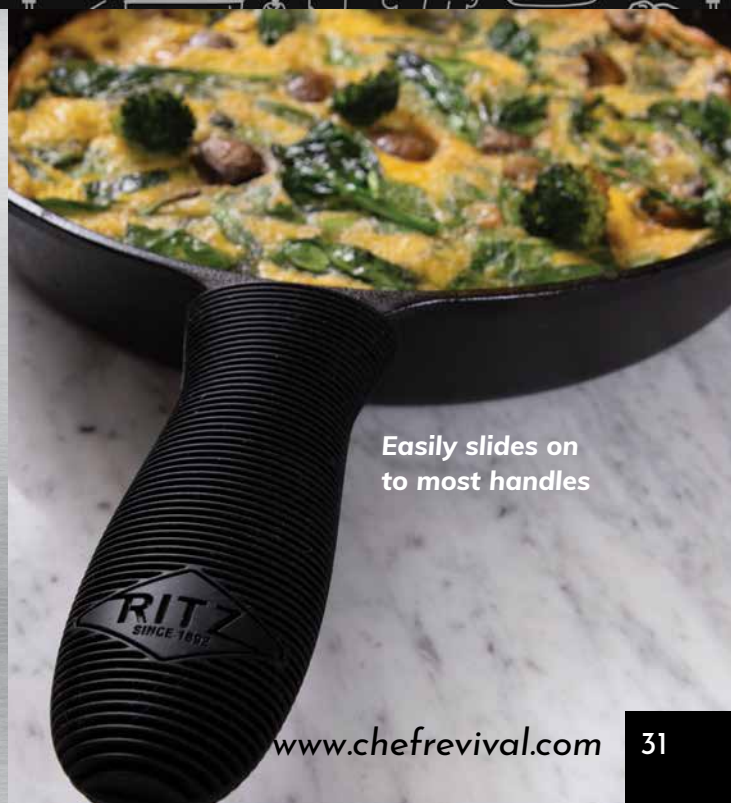

Pot Holder/Trivet

- Flexible pot holder doubles as a trivet
- 8" x 9"

Item	Color	Pk
RZS685PHBK8	Black	1 ea

Handle HOLDER

- Easily slides on to most handles
- Not intended for use in oven
- 6¼" long

Item	Color	Pk
RZS685HHBK6	Black	1 ea

Easily slides on to most handles

Extended seamless grip guard

PYROTEX® Oven MITTS & THERMAL SLEEVES

- Specify color when ordering: Beige (BETF) or Black (BKBK)

PYROTEX®

Flame-resistant fabric

- Protects up to 450°F
- Seamless grip prevents heat penetration
- Super strong aramid thread for longer product life
- Fewer quilt holes reduce heat penetration