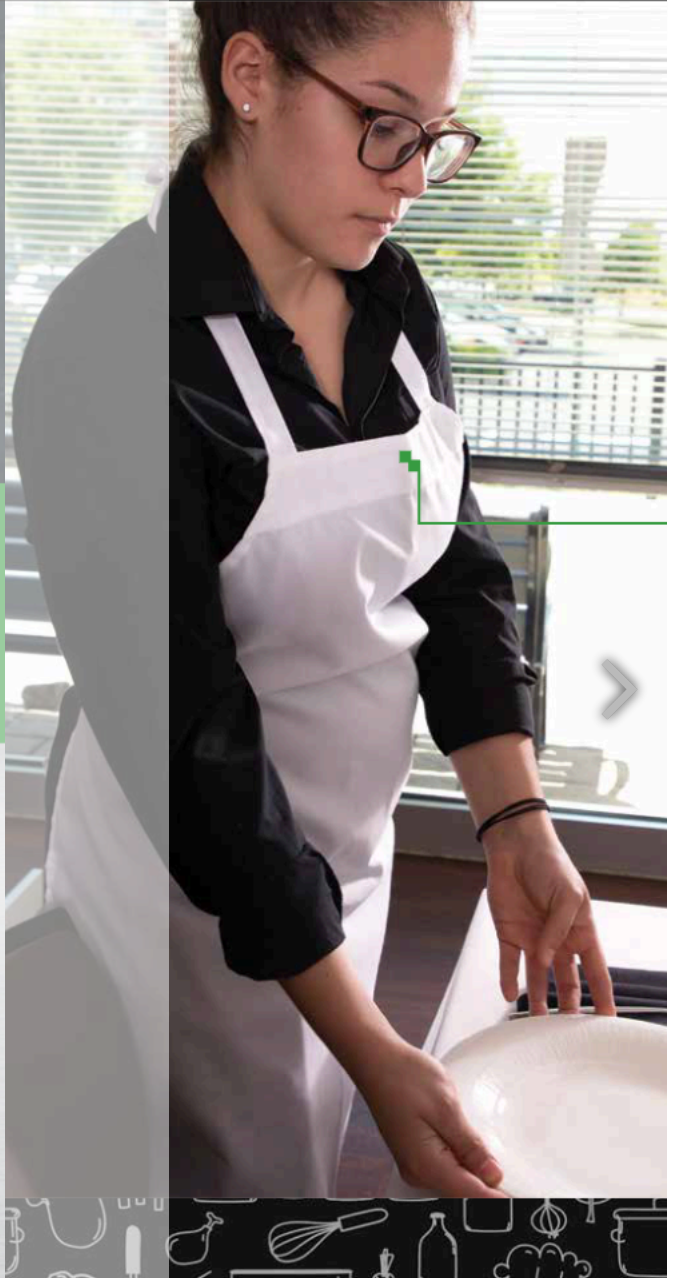

TEXTILES ● FRONT OF HOUSE APRONS

TEXTILES ● FRONT OF HOUSE

ALL 100% SPUN POLY AND EZ-BLEND APRONS CAN BE CUSTOMIZED WITH YOUR LOGO — SEE PAGE 49 FOR DETAILS.

E WASHABLE AND NG MACHINE.

CAN TRUST: Highest quality fabrics

3PBIAELBK

O-POCKET APRONS

h polyester (for FOH only) g fabric dries quickly

Bib WRINKLE-RESISTANT APRON

- 100% spun polyester (for FOH only)
- Wrinkle resistant and bleach safe

- 40 ties on each side
- Can hold a tablet