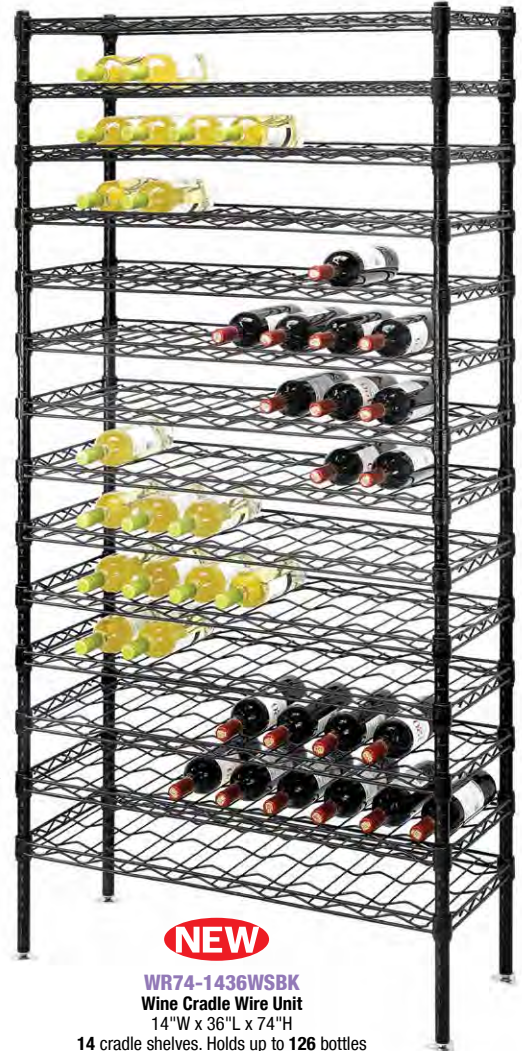

IDEAL STORAGE SOLUTION!

Wine Cradle Wire Shelf

NSF

Quantum's NEW Wine Cradle Shelf is a perfect storage solution for all wine enthusiasts. Shelves comes in two sizes: a 36"L that holds up to 9 bottles and a 48"L that holds up to 12 bottles. **Finishes:** Chrome and Black Epoxy

Up to 12
BOTTLES PER SHELF

1436WSC
1436WSBK
Wine Cradle Wire Shelf
14"W x 36"L

Wine Cradle Cart

NSF

Excellent mobile storage solution for your wine collection. These carts includes two cradle shelves, a wire or stainless steel top shelf and a bottom wire shelf for additional storage. All units include 4 posts, 4 donut bumpers and 4 casters, 2 with brakes.

NEW

WRC-1436WSBK-1SS
Wine Cradle Cart
14"W x 36"L x 45"H

2 cradle shelves. Holds up to 18 bottles.
1 stainless steel top shelf. 1 wire bottom shelf.

Wine Cradle Wire Unit

NSF

The complete storage solution for your location. This practical unit can be used in most indoor and/or outdoor settings. Units come with up to 17 cradle shelves and can holds up to 204 bottles, includes 4 posts, foot plates and wall brackets.

NEW

WR74-1436WSBK
Wine Cradle Wire Unit
14"W x 36"L x 74"H

14 cradle shelves. Holds up to 126 bottles

FINISHES:

- ◆ CHROME C
- ◆ BLACK EPOXY BK

MODEL NO.	DIMENSIONS W" x L" x H"	SHIP WGT
Wine Cradle Wire Shelves		
1436WSC	14" x 36"	7 lbs
1436WSBK	14" x 36"	7 lbs
1448WSC	14" x 48"	9 lbs
1448WSBK	14" x 48"	9 lbs
Wine Cradle Carts		
WRC-1436WSC	14" x 36" x 45"	53 lbs
WRC-1436WSC-1SS	14" x 36" x 45"	58 lbs
WRC-1436WSBK	14" x 36" x 45"	53 lbs
WRC-1436WSBK-1SS	14" x 36" x 45"	58 lbs
Wine Cradle Wire Units		
WR74-1436WSC	14" x 36" x 74"	120 lbs
WR74-1436WSBK	14" x 36" x 74"	120 lbs
WR86-1436WSC	14" x 36" x 86"	145 lbs
WR86-1436WSBK	14" x 36" x 86"	145 lbs
WR74-1448WSC	14" x 48" x 74"	148 lbs
WR74-1448WSBK	14" x 48" x 74"	148 lbs
WR86-1448WSC	14" x 48" x 86"	179 lbs
WR86-1448WSBK	14" x 48" x 86"	179 lbs