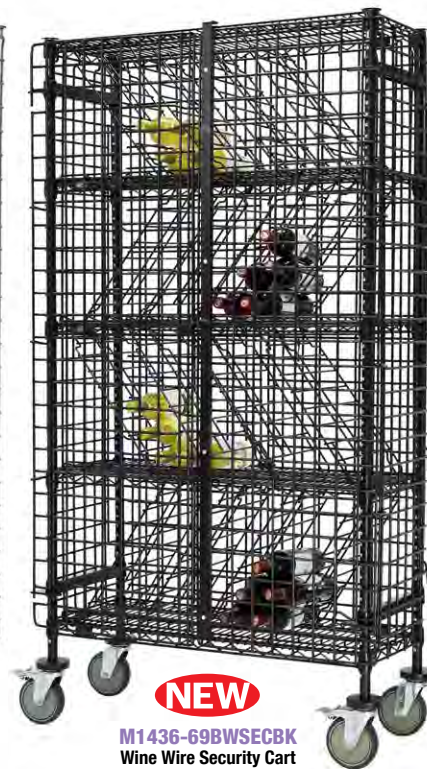

Wine Cantilever Systems

Versatile adjustable post wall-mount system, perfect for maximizing storage in challenging areas alongside floor storage. Offered in both single and double configurations, capable of accommodating up to 96 bottles. **Finishes:** Chrome and Black Epoxy

Ex. WC34-1436WBK-2 WR74-BW1436BK

NEW

WR74-BW1436BK
Wine Bulk Shelving
14"W x 36"L x 74"H

NEW

WC34-1436WBK-4
Wine Cantilever System
72"L x 34"H

QUICK, EASY ASSEMBLY

Wine Wire Security Units

Security units prevent pilferage while allowing high visibility of contents at all times. All side and back panels are heavy gauge wire construction and are manufactured of all-welded heavy-duty 1/4" diameter wire on 2" x 2" centers. Assembly is quick and easy. **Finishes:** Chrome and Black Epoxy

ADD SUFFIX "BK" TO MODEL NO. TO ORDER BLACK EPOXY FINISH

Ex. 1436-74BWSECBK

MODEL NO.	DIMENSIONS W" x L" x H"	SHIP WGT
74" Stationary Bulk		
1436-74BWSEC	14" x 36" x 74"	202 lbs
1448-74BWSEC	14" x 48" x 74"	244 lbs
74" Stationary Mixed		
1436-74MIXSEC	14" x 36" x 74"	210 lbs
1448-74MIXSEC	14" x 48" x 74"	252 lbs
69" Mobile Bulk		
M1436-69BWSEC	14" x 36" x 69"	205 lbs
M1448-69BWSEC	14" x 48" x 69"	246 lbs
69" Mobile Mixed		
M1436-69MIXSEC	14" x 36" x 69"	213 lbs
M1448-69MIXSEC	14" x 48" x 69"	254 lbs

NEW

M1436-69MIXSEC
Wine Wire Security Cart
14"W x 36"L x 69"H

NEW

M1436-69BWSECBK
Wine Wire Security Cart
14"W x 36"L x 69"H