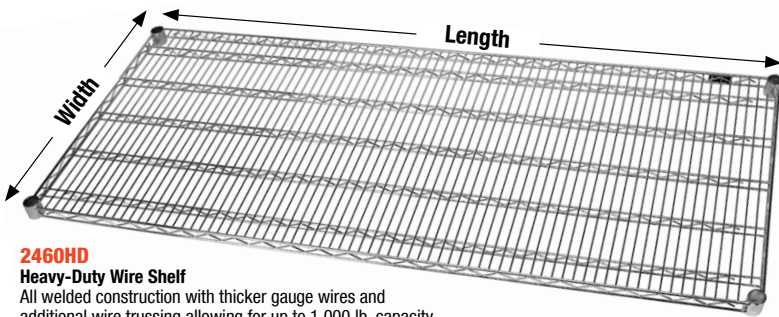

**Wire Shelves**

Genuine Quantum modular wire systems offer a unique combination of shelf and post sizes in a variety of finishes to work in any application. The all welded shelf construction is supported with architectural wire trusses to provide between up to 600 lb. and 1,000 lb. capacity per shelf.

- CHROME
- 304 STAINLESS STEEL
- PROFORM GREEN EPOXY
- GRAY EPOXY
- BLACK EPOXY

**2460HD**  
**Heavy-Duty Wire Shelf**  
All welded construction with thicker gauge wires and additional wire trussing allowing for up to 1,000 lb. capacity

**PERFORMANCE FEATURES:**

- All welded construction with additional wire trussing for high strength characteristics
- Top mat wires run front to back (except on 12" x 36" size) for ease of loading and unloading and superior strength
- Wire allows air to circulate and light to penetrate for increased product visibility
- Minimal dirt accumulation
- Split sleeve connectors secure shelf corners to posts
- Numbered grooved posts on 1 inch increments for quick assembly
- No tools required for assembly
- Adjustable foot levelers allow for perfect stability
- Durable finishes
- Aesthetically pleasing
- Optional accessories (see pgs. 30-35)
- National Sanitation Foundation (NSF) Approved
- Shipped KD Class 70
- Up to 600 and 1,000 lb. capacity per shelf