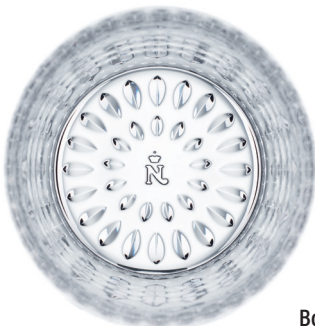

ETHNO

Sophistication is served in the distinctive design of Nachtmann's Ethno barware. Intricate notched facets surround each glass, offering a wonderfully tactile experience. These elements play with light for a dramatic optical effect, especially when surrounded by flickering candles and warm lighting. A blend of traditional and modern aesthetics, Ethno is a play on conventional cut glass that delivers the luxury and style that make everyday occasions extraordinary.

Bottom detail

FEATURES & BENEFITS

- Luxury barware features intricate notched elements that add eye-catching optics and texture to the glass, creating a top-shelf experience
- Bottom plate design is visible from above for a beautiful view even while drinking
- Fine Bavarian glassware with a modern take on luxury and brilliance
- Functional lines make these glasses comfortable and easy to grip
- Durable and dishwasher safe

Whiskey
Item No. N104299
10¼ oz./30.3 cl./303 ml.
H 3⅞" T 3¼" B 2⅞" D 3¼"
1 doz.
SCC B294409

Longdrink
Item No. N105187
14¼ oz./42.1 cl./421 ml.
H 6" T 3" B 2¾" D 3"
1 doz.
SCC B297530