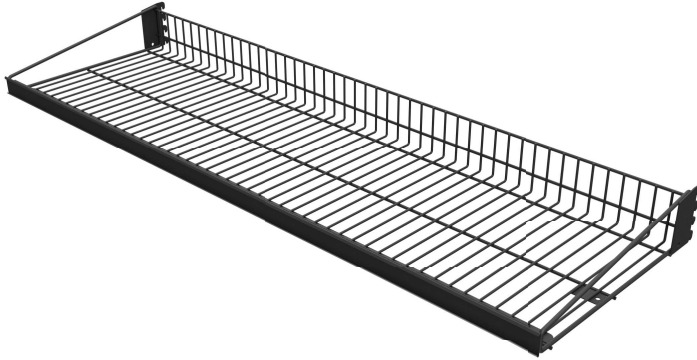

The Versatile Fixture Solution

The Planniq™ Core system can be used to highlight an array of product varieties from salty snacks to automotive equipment.

High-Quality Economical Design

Sturdy metal construction and cost-effective engineering provide an affordable solution with long-lasting durability.

Accessories

4ft wide 16in deep angled wire shelf

4ft wide 16in deep flat metal shelf

Product Line	Part Number Accessories	Short Product Description	Height	Width	Depth
Planniq Core	V45079	4' Two Tiered Candy Rack (1 per)	9 1/2"	47 13/16"	9 3/8"
Planniq Core	V45078	3' Two Tiered Candy Rack (1 per)	9 1/2"	35 13/16"	9 3/8"
Planniq Core	V45076	4' Flat Wire Shelves 16" (2 per)	4"	48"	17 1/4"
Planniq Core	V45075	3' Flat Wire Shelves 16" (2 per)	4"	36"	17 1/4"
Planniq Core	B52028	4' Flat Wire Shelves 14" (2 per)	4"	48"	15 1/4"
Planniq Core	V45073	4' Angled Wire Shelves 16" (2 per)	3 3/4"	48"	19 1/4"
Planniq Core	V45069	3' Angled Wire Shelves 16" (2 per)	3 3/4"	36"	19 1/4"
Planniq Core	V45072	4' Angled Wire Shelves 14" (2 per)	3 3/4"	48"	17"
Planniq Core	V45068	3' Angled Wire Shelves 14" (2 per)	3 3/4"	36"	17"
Planniq Core	V45064	2' Angled Wire Shelves 14" (2 per)	3 3/4"	24"	17"
Planniq Core	V45071	4' Angled Wire Shelves 12" (2 per)	3 3/4"	48"	14 13/16"
Planniq Core	V45067	3' Angled Wire Shelves 12" (2 per)	3 3/4"	36"	14 13/16"
Planniq Core	V45054	4' Flat Metal Shelves 16" (2 per)	2 7/8"	48"	16 9/16"
Planniq Core	V45053	3' Flat Metal Shelves 16" (2 per)	2 7/8"	36"	16 9/16"
Planniq Core	V45052	2' Flat Metal Shelves 16" (2 per)	2 7/8"	24"	16 9/16"
Planniq Core	B52024	4" Grid Hook Kit (18 per)			4"
Planniq Core	B52023	11" Peg Hook Kit (18 per)			11"
Planniq Core	B52026	Wire Grid Shelf (6 per)	3 1/2"	16 1/2"	5"