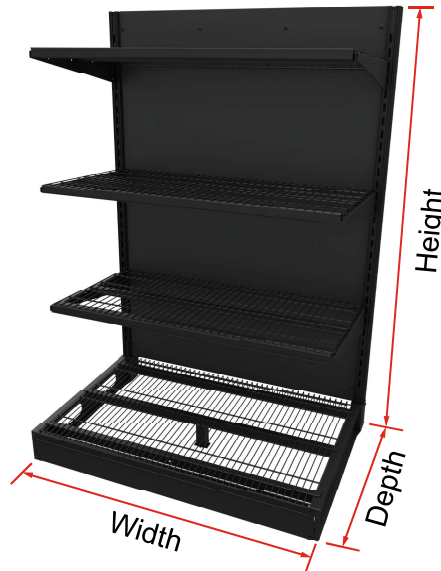

Starter and Add-On Kits

Starter Kits include:

Two Uprights, Two Legs,
Cross Bracing

Add-On Kits include:

One Upright, One Leg,
Cross Bracing

Starter Kit