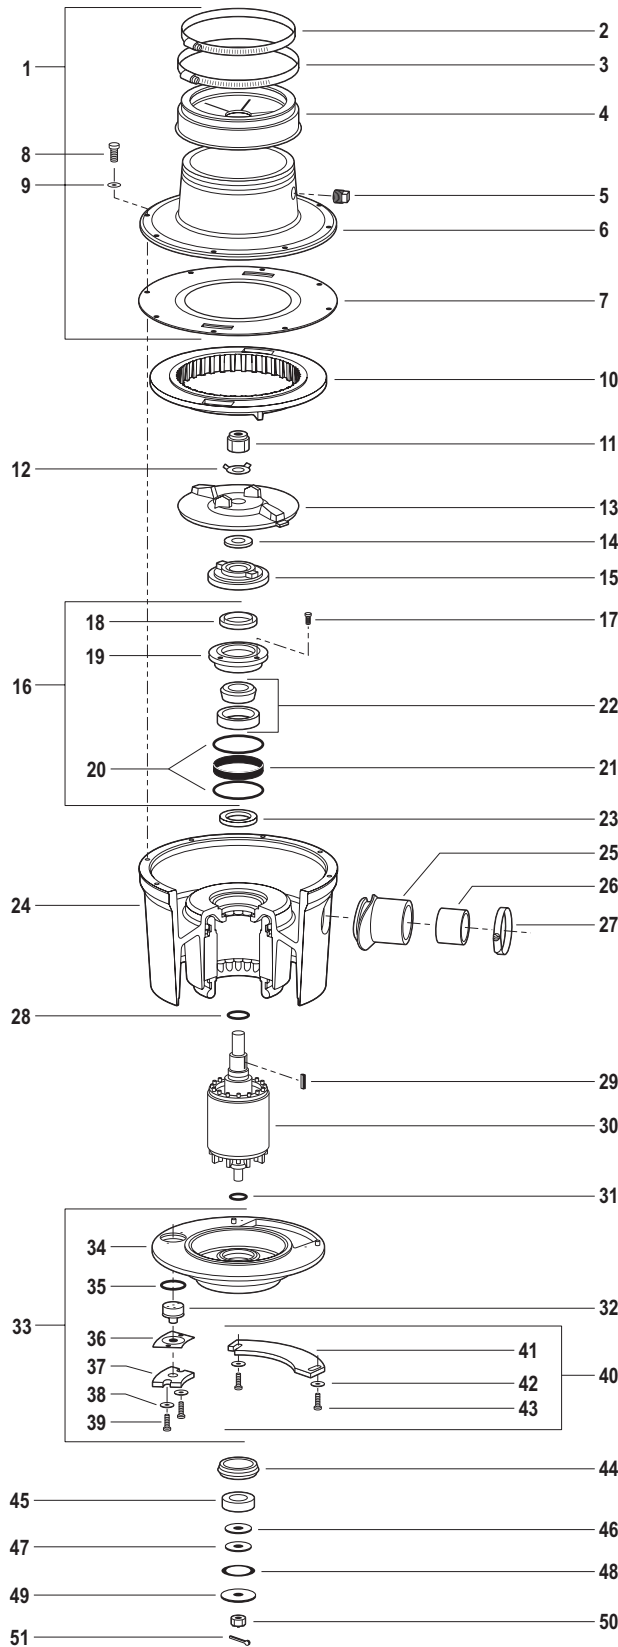

# Salvajor Model 100 1 HP - 3 Phase

## Series J Disposer Parts Breakdown

For Serial Numbers starting at: 26268

NO.	PART NO.	DESCRIPTION
1	980131	TOP HOUSING ASSY (includes 2 thru 7)
2	M116	CLAMP
3	M128	CLAMP
4	2357A	HYCAR ADAPTOR
5	PL5	PLUG 1/2" PLASTIC
6	983010	TOP HOUSING
7	996045	CENTER GASKET (S)(C)
8	997022	SCREW 5/16-18 X 1" HHCAP
9	997123	WASHER FLAT 11/32 x 5/8 OD SS
10	8SWX	SHREDDER (C)
11	7814RN	ROTOR NUT (S)(C)
12	997092	LOCK WASHER (S)(C)
13	983015	FACE PLATE (C)
14	996025	ROTOR SHAFT GASKET (S)(C)
15	980132	ROTOR BASE (S)(C)
16	980007	TOP END BELL ASSY (S) (includes 17 thru 21)
17	997066	SCREW 10-32 X 5/8" (S)
18	S67350B	VARILIP SEAL (S)
19	983001	TOP END BELL ASSY
20	12151	O-RING (S)
21	ANL79X15S	TOLERANCE RING (S)
22	985001	BEARING CUP/CONE TOP (S)
23	S67350	VARILIP SEAL (S)
24	MH2100725	HOUSING W/STATOR 1HP 208-230/460V 3-PH
25	RDO	DRAIN OUTLET 2"
26	DI	DRAIN INSERT 2"
27	M40	CLAMP DISPOSER 2"
28	11026	O-RING (S)
29	31634	KEY 3/16 x 3/16 x 3/4" (S)
30	99110625	MOTOR ROTOR 100-3
31	996020	O-RING (S)
32	KL1003	KLIXON
33	BEBA123G	BOTTOM END BELL ASSY (includes 34 thru 40)
34	983016	BOTTOM END BELL
35	123	KLIXON O-RING (S)
36	KLCG	KLIXON COVER GASKET
37	KLC	KLIXON COVER
38	997043	WASHER 10-32
39	997067	SCREW 10-32 X 3/4"
40	JBCA	JUNCTION BOX COVER ASSY (includes 41 thru 43)
41	JBC	JUNCTION BOX COVER
42	997024	WASHER 3/4" OD 3/16" ID
43	997067	SCREW 10-32 X 3/4"
44	996023	BEB RUBBER ISOLATOR (S)
45	6205	BOTTOM BEARING (S)
46	987002	DRIVE WASHER (S)
47	996024	FRICTION WASHER (S)
48	987003	WAVE WASHER (S)
49	987001	RETAINING WASHER (S)
50	997050	CASTLE NUT (S)
51	997051	COTTER PIN (S)

### SEAL AND CUTTING KITS

KSH123	Seal Kit (All Models)
KCJ1	Cutting Kit (Model 75-125)

(S) Designates Parts included in Seal Kit (C) Designates Parts included in Cutting Kit

**SALVAJOR** 4530 East 75th Terrace  
 FOOD WASTE SOLUTIONS Kansas City, MO 64132-2081 USA