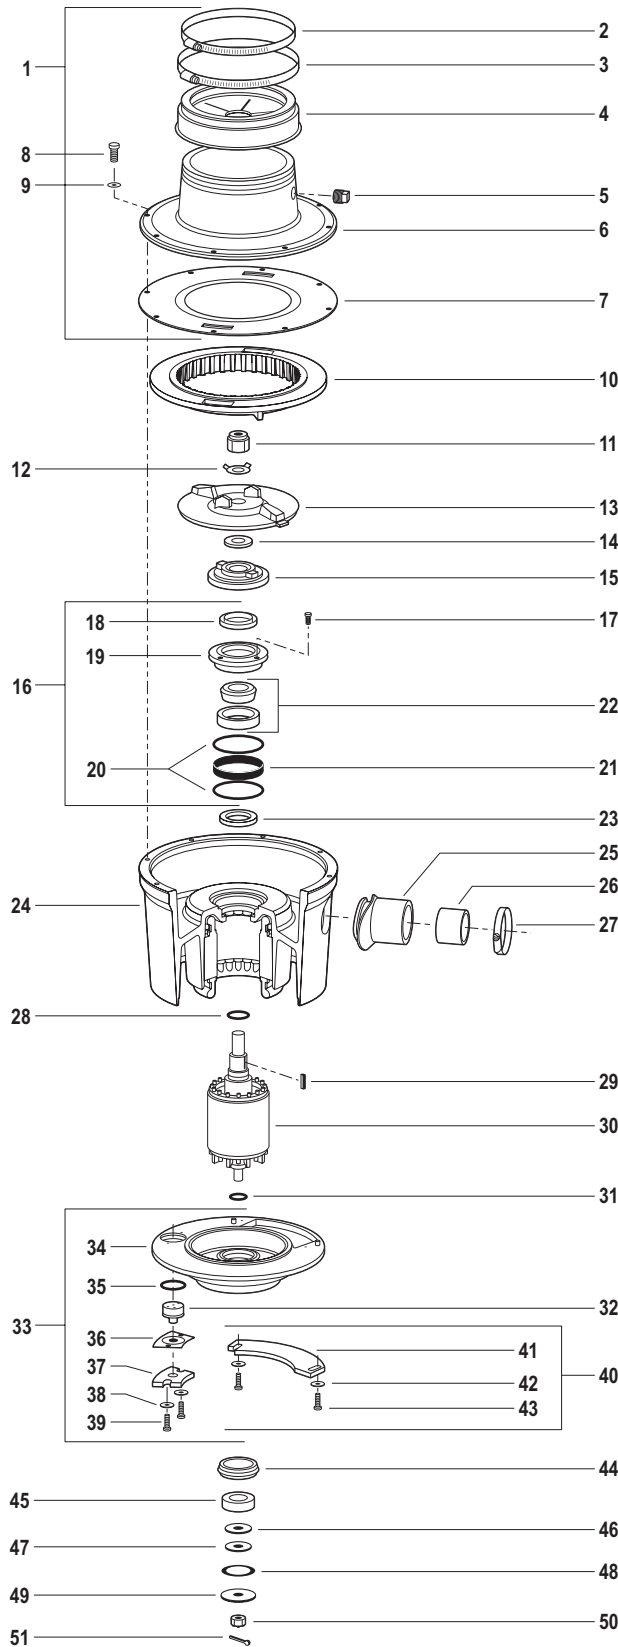

# Salvajor Model 100 1 HP - 3 Phase

## Series J Disposer Parts Breakdown *For Serial Numbers starting at: 26268*

NO.	PART NO.	DESCRIPTION
1	980131	TOP HOUSING ASSY (includes 2 thru 7)
2	M116	CLAMP
3	M128	CLAMP
4	2357A	HYCAR ADAPTOR
5	PL5	PLUG 1/2" PLASTIC
6	983010	TOP HOUSING
7	996045	CENTER GASKET (S)(C)
8	997022	SCREW 5/16-18 X 1" HHCAP
9	997123	WASHER FLAT 11/32 x 5/8 OD SS
10	8SWX	SHREDDER (C)
11	7814RN	ROTOR NUT (S)(C)
12	997092	LOCK WASHER (S)(C)
13	983015	FACE PLATE (C)
14	996025	ROTOR SHAFT GASKET (S)(C)
15	980132	ROTOR BASE (S)(C)
16	980007	TOP END BELL ASSY (S) (includes 17 thru 21)
17	997066	SCREW 10-32 X 5/8" (S)
18	S67350B	VARILIP SEAL (S)
19	983001	TOP END BELL ASSY
20	12151	O-RING (S)
21	ANL79X15S	TOLERANCE RING (S)
22	985001	BEARING CUP/CONE TOP (S)
23	S67350	VARILIP SEAL (S)
24	MH2100725	HOUSING W/STATOR 1HP 208-230/460V 3-PH
25	RDO	DRAIN OUTLET 2"
26	DI	DRAIN INSERT 2"
27	M40	CLAMP DISPOSER 2"
28	11026	O-RING (S)
29	31634	KEY 3/16 x 3/16 x 3/4" (S)
30	99110625	MOTOR ROTOR 100-3
31	996020	O-RING (S)
32	KL1003	KLIXON
33	BEBA123G	BOTTOM END BELL ASSY (includes 34 thru 40)
34	983016	BOTTOM END BELL
35	123	KLIXON O-RING (S)
36	KLCG	KLIXON COVER GASKET
37	KLC	KLIXON COVER
38	997043	WASHER 10-32
39	997067	SCREW 10-32 X 3/4"
40	JBCA	JUNCTION BOX COVER ASSY (includes 41 thru 43)
41	JBC	JUNCTION BOX COVER
42	997024	WASHER 3/4" OD 3/16" ID
43	997067	SCREW 10-32 X 3/4"
44	996023	BEB RUBBER ISOLATOR (S)
45	6205	BOTTOM BEARING (S)
46	987002	DRIVE WASHER (S)
47	996024	FRICTION WASHER (S)
48	987003	WAVE WASHER (S)
49	987001	RETAINING WASHER (S)
50	997050	CASTLE NUT (S)
51	997051	COTTER PIN (S)

### SEAL AND CUTTING KITS

KSH123	Seal Kit (All Models)
KCJ1	Cutting Kit (Model 75-125)

(S) Designates Parts included in Seal Kit (C) Designates Parts included in Cutting Kit

**SALVAJOR** 4530 East 75th Terrace  
FOOD WASTE SOLUTIONS Kansas City, MO 64132-2081 USA