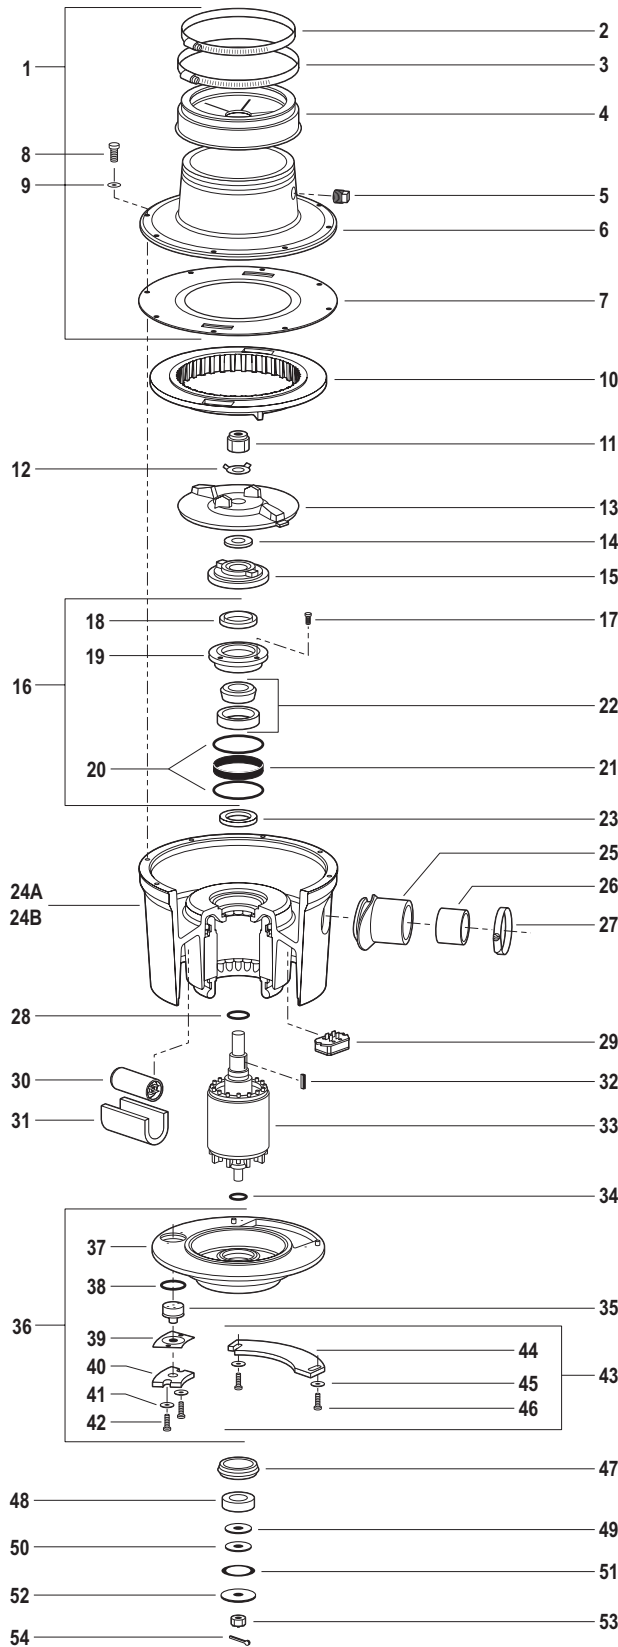

# Salvajor Model 100 1 HP - 1 Phase

## Series J Disposer Parts Breakdown

For Serial Numbers starting at:  
115/230V - 21021 208V - 13417

NO.	PART NO.	DESCRIPTION
1	980131	TOP HOUSING ASSY (includes 2 thru 7)
2	M116	CLAMP
3	M128	CLAMP
4	2357A	HYCAR ADAPTOR
5	PL5	PLUG 1/2" PLASTIC
6	983010	TOP HOUSING
7	996045	CENTER GASKET (S)(C)
8	997022	SCREW 5/16-18 X 1" HHCAP
9	997123	WASHER FLAT 11/32 x 5/8 OD SS
10	8SWX	SHREDDER (C)
11	7814RN	ROTOR NUT (S)(C)
12	997092	LOCK WASHER (S)(C)
13	983015	FACE PLATE (C)
14	996025	ROTOR SHAFT GASKET (S)(C)
15	980132	ROTOR BASE (S)(C)
16	980007	TOP END BELL ASSY (S) (includes 17 thru 21)
17	997066	SCREW 10-32 X 5/8" (S)
18	S67350B	VARILIP SEAL (S)
19	983001	TOP END BELL ASSY
20	12151	O-RING (S)
21	ANL79X15S	TOLERANCE RING (S)
22	985001	BEARING CUP/CONE TOP (S)
23	S67350	VARILIP SEAL (S)
24A	MH2100425	HOUSING W/STATOR 1HP 115/230V 1-PH
24B	MH2100525	HOUSING W/STATOR 1HP 208V 1-PH
25	RDO	DRAIN OUTLET 2"
26	DI	DRAIN INSERT 2"
27	M40	CLAMP DISPOSER 2"
28	11026	O-RING (S)
29	994071	START SWITCH 1PH
30	994183	CAPACITOR
31	996055	CAPACITOR HOLDER
32	31634	KEY 3/16 x 3/16 x 3/4" (S)
33	99110525	MOTOR ROTOR 100-1
34	996020	O-RING (S)
35	KL1001	KLIXON
36	BEBA123G	BOTTOM END BELL ASSY (includes 37 thru 43)
37	983016	BOTTOM END BELL
38	123	KLIXON O-RING (S)
39	KLCG	KLIXON COVER GASKET
40	KLC	KLIXON COVER
41	997043	WASHER 10-32
42	997067	SCREW 10-32 X 3/4"
43	JBCA	JUNCTION BOX COVER ASSY (includes 44 thru 46)
44	JBC	JUNCTION BOX COVER
45	997024	WASHER 3/4" OD 3/16" ID
46	997067	SCREW 10-32 X 3/4"
47	996023	BEB RUBBER ISOLATOR (S)
48	6205	BOTTOM BEARING (S)
49	987002	DRIVE WASHER (S)
50	996024	FRICTION WASHER (S)
51	987003	WAVE WASHER (S)
52	987001	RETAINING WASHER (S)
53	997050	CASTLE NUT (S)
54	997051	COTTER PIN (S)

### SEAL AND CUTTING KITS

KSH123	Seal Kit (All Models)
KCJ1	Cutting Kit (Model 75-125)

(S) Designates Parts included in Seal Kit (C) Designates Parts included in Cutting Kit

SPECIFY VOLTAGE AND PHASE WHEN ORDERING