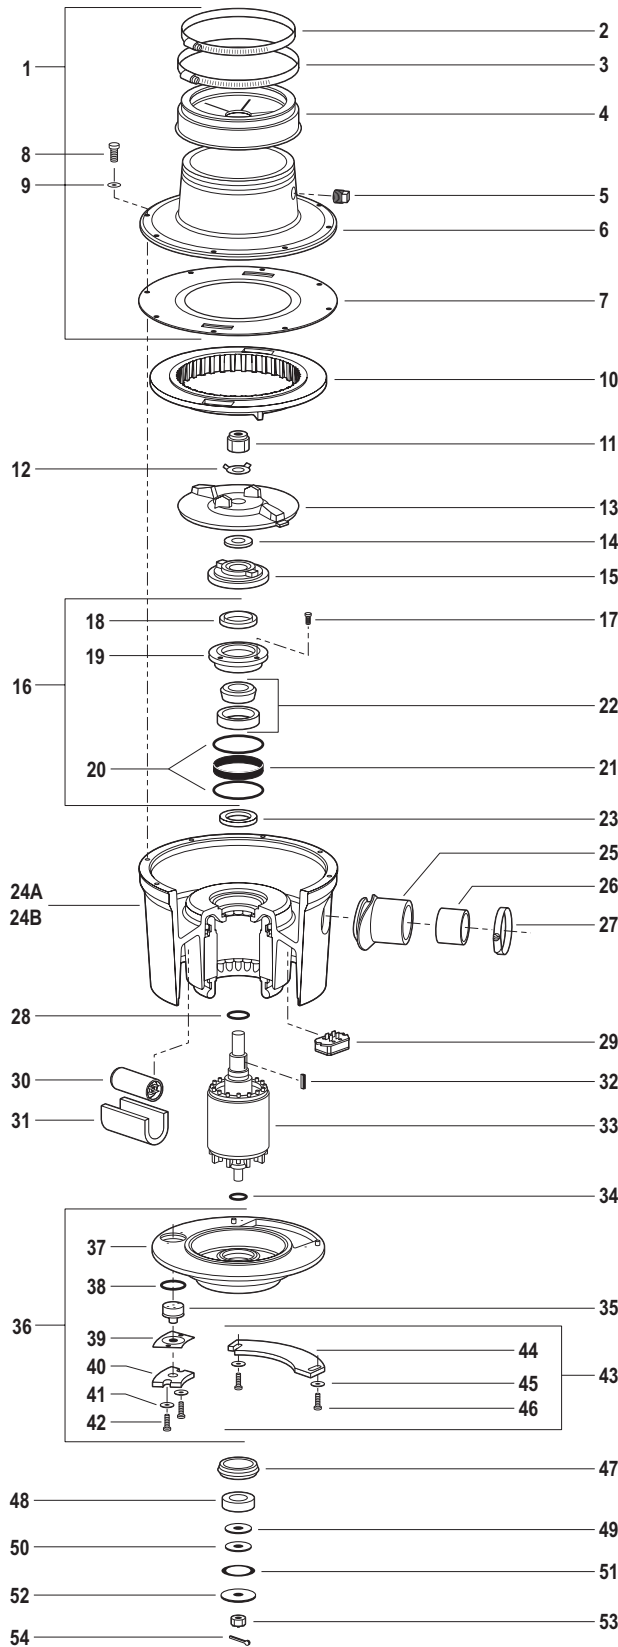

Salvajor Model 100 1 HP - 1 Phase

Series J Disposer Parts Breakdown

For Serial Numbers starting at:
115/230V - 21021 208V - 13417

NO.	PART NO.	DESCRIPTION
1	980131	TOP HOUSING ASSY (includes 2 thru 7)
2	M116	CLAMP
3	M128	CLAMP
4	2357A	HYCAR ADAPTOR
5	PL5	PLUG 1/2" PLASTIC
6	983010	TOP HOUSING
7	996045	CENTER GASKET (S)(C)
8	997022	SCREW 5/16-18 X 1" HHCAP
9	997123	WASHER FLAT 11/32 x 5/8 OD SS
10	8SWX	SHREDDER (C)
11	7814RN	ROTOR NUT (S)(C)
12	997092	LOCK WASHER (S)(C)
13	983015	FACE PLATE (C)
14	996025	ROTOR SHAFT GASKET (S)(C)
15	980132	ROTOR BASE (S)(C)
16	980007	TOP END BELL ASSY (S) (includes 17 thru 21)
17	997066	SCREW 10-32 X 5/8" (S)
18	S67350B	VARILIP SEAL (S)
19	983001	TOP END BELL ASSY
20	12151	O-RING (S)
21	ANL79X15S	TOLERANCE RING (S)
22	985001	BEARING CUP/CONE TOP (S)
23	S67350	VARILIP SEAL (S)
24A	MH2100425	HOUSING W/STATOR 1HP 115/230V 1-PH
24B	MH2100525	HOUSING W/STATOR 1HP 208V 1-PH
25	RDO	DRAIN OUTLET 2"
26	DI	DRAIN INSERT 2"
27	M40	CLAMP DISPOSER 2"
28	11026	O-RING (S)
29	994071	START SWITCH 1PH
30	994183	CAPACITOR
31	996055	CAPACITOR HOLDER
32	31634	KEY 3/16 x 3/16 x 3/4" (S)
33	99110525	MOTOR ROTOR 100-1
34	996020	O-RING (S)
35	KL1001	KLIXON
36	BEBA123G	BOTTOM END BELL ASSY (includes 37 thru 43)
37	983016	BOTTOM END BELL
38	123	KLIXON O-RING (S)
39	KLCG	KLIXON COVER GASKET
40	KLC	KLIXON COVER
41	997043	WASHER 10-32
42	997067	SCREW 10-32 X 3/4"
43	JBCA	JUNCTION BOX COVER ASSY (includes 44 thru 46)
44	JBC	JUNCTION BOX COVER
45	997024	WASHER 3/4" OD 3/16" ID
46	997067	SCREW 10-32 X 3/4"
47	996023	BEB RUBBER ISOLATOR (S)
48	6205	BOTTOM BEARING (S)
49	987002	DRIVE WASHER (S)
50	996024	FRICTION WASHER (S)
51	987003	WAVE WASHER (S)
52	987001	RETAINING WASHER (S)
53	997050	CASTLE NUT (S)
54	997051	COTTER PIN (S)

SEAL AND CUTTING KITS

KSH123	Seal Kit (All Models)
KCJ1	Cutting Kit (Model 75-125)

(S) Designates Parts included in Seal Kit (C) Designates Parts included in Cutting Kit

SPECIFY VOLTAGE AND PHASE WHEN ORDERING