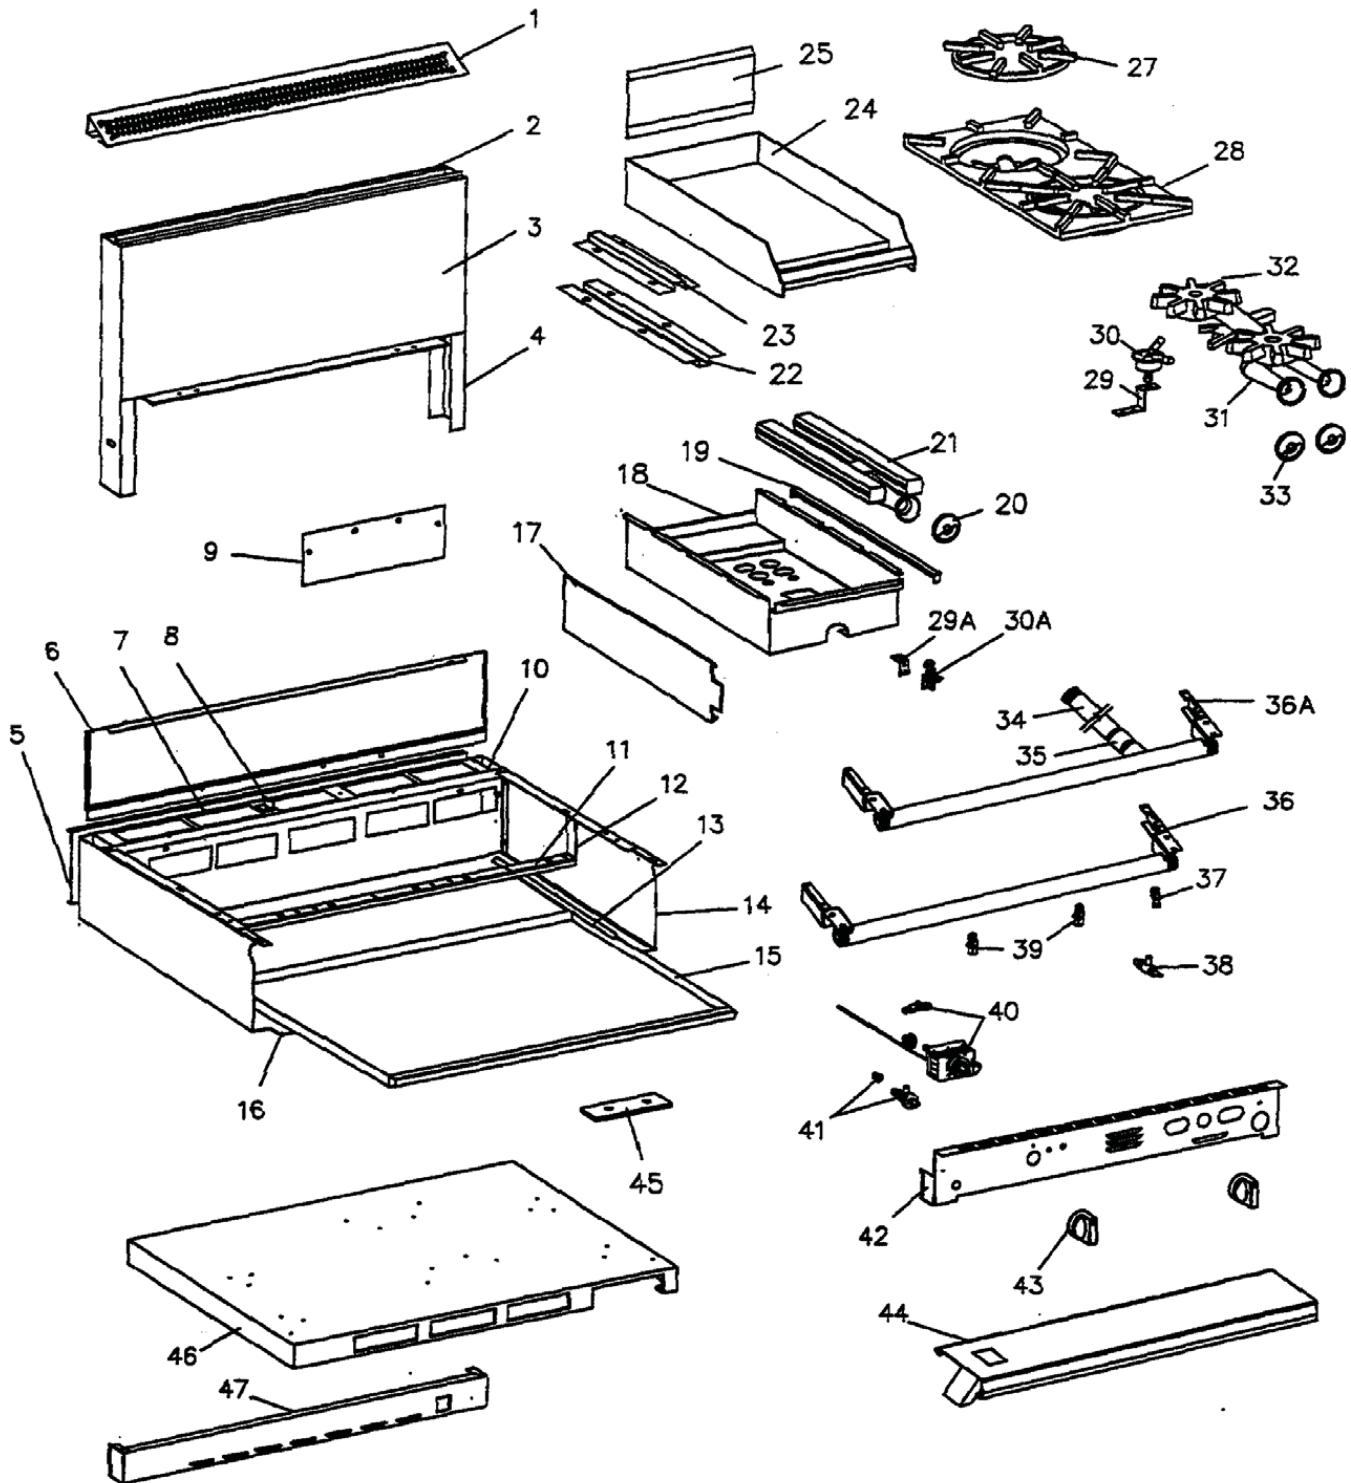

GARLAND PARTS IDENTIFICATION

M47-45 Top Configuration: Valve Controlled, 45" Wide Griddle + 4 Open Burners
models: M47-45R, M47-45RC, M47-45S, M47-45T

ITEM	PART #	DESCRIPTION	QUANTITY			
			MODEL			
			M47-45R	M47-45RC	M47-45S	M47-45T
1	1790601	LP BG Flue Cap 34"	1	1	1	1
2	1816407	LP BG Back 34" AZ	1	1	1	1
	1816408	LP BG Back 34" S/S	1	1	1	1
3	1817304	LP Front Panel 34"	1	1	1	1
4	1768599	LP BG Upright Assembly S/W	2	2	2	
5	G7341-1-6	Rear Radiation Shield	1^, 2	1^, 2	1^, 2	1^, 2
	G7341-4-6	Rear Radiation Shield	1^	1^	1^	1^
6	1806101	Burner Box Back	1^, 2	1^, 2	1^, 2	1^, 2
	1860103	Burner Box Back	1^	1^	1^	
	2546400	Burner Box Back				1^, 2
	2546505	Burner Box Back				1^
7	2553000	Back Top	1^, 2	1^, 2	1^, 2	1^, 2
	2553002	Back Top	1^	1^	1^	1^
8	2559000	Backguard Spacer	2	2	2	2
9	2132200	Back Top Adapter	1	1	1	1
10	1768397	Shelf Mtg. Brkt Assy LH	2	2	2	2
	1768398	Shelf Mtg. Brkt Assy RH	2	2	2	2
11	2552200	Burner Rest	1	1	1	1
	2568000	Burner Rest	1	1	1	1
12	2588000	Burner Hanger	1	1	1	1
	2194300	Burner Hanger	3	3	3	3
13	2505400	Drip Tray Guide RT	1	1	1	1
	2505401	Drip Tray Guide LT	1	1	1	1
14	1132806	Burner Box Side LT (Std.)	2	2	2	
	1132804	Burner Box Side RT (Std.)	2	2	2	
	1132805	Burner Box Side RT (Opt.)	2	2	2	
	1132807	Burner Box Side LT (Opt.)	2	2	2	
	2247600	Burner Box Side RT (Std.)				2
	2247601	Burner Box Side RT (Opt.)				2
	2247602	Burner Box Side LT (Std.)				2
2247603	Burner Box Side LT (Opt.)				2	
15	2342800	Drip Tray	1	1	1	1
16	2512600	Burner Box Bottom	2	2	2	
	2247000	Burner Box Bottom				2
17	G7338-1-6	Side Radiation Shield	1	1	1	1
18	2194877	Fire Box Assy	1	1	1	1
	4526220	GRIDDLE BOX 34" MASTER SERIES	1	1	1	1
19	2404500	Top Grate Support	1	1	1	1
20	1028002	Air Shutter	4	4	4	4
21	1014900	H-Burner	4	4	4	4
24	1781488	Griddle Assy (Std.)		1	1	1
	1781496	Griddle Assy (Opt.)	1	1	1	1
25	G0444-045-9	Rear Splashguard Assy	1	1	1	1
27	G6214	Top Ring Grate	4	4	4	4
28	1758701	Top Grate	2	2	2	2
29	2271100	Top Lighter Bracket	2	2	2	2
29A	2194100	H-Burner Pilot Bracket	4	4	4	4
30	CKG7804-280	Lighter Assembly Kit	2	2	2	2

^ REAR GAS OPTION

* NOT ILLUSTRATED

RECOMMENDED STOCK PARTS