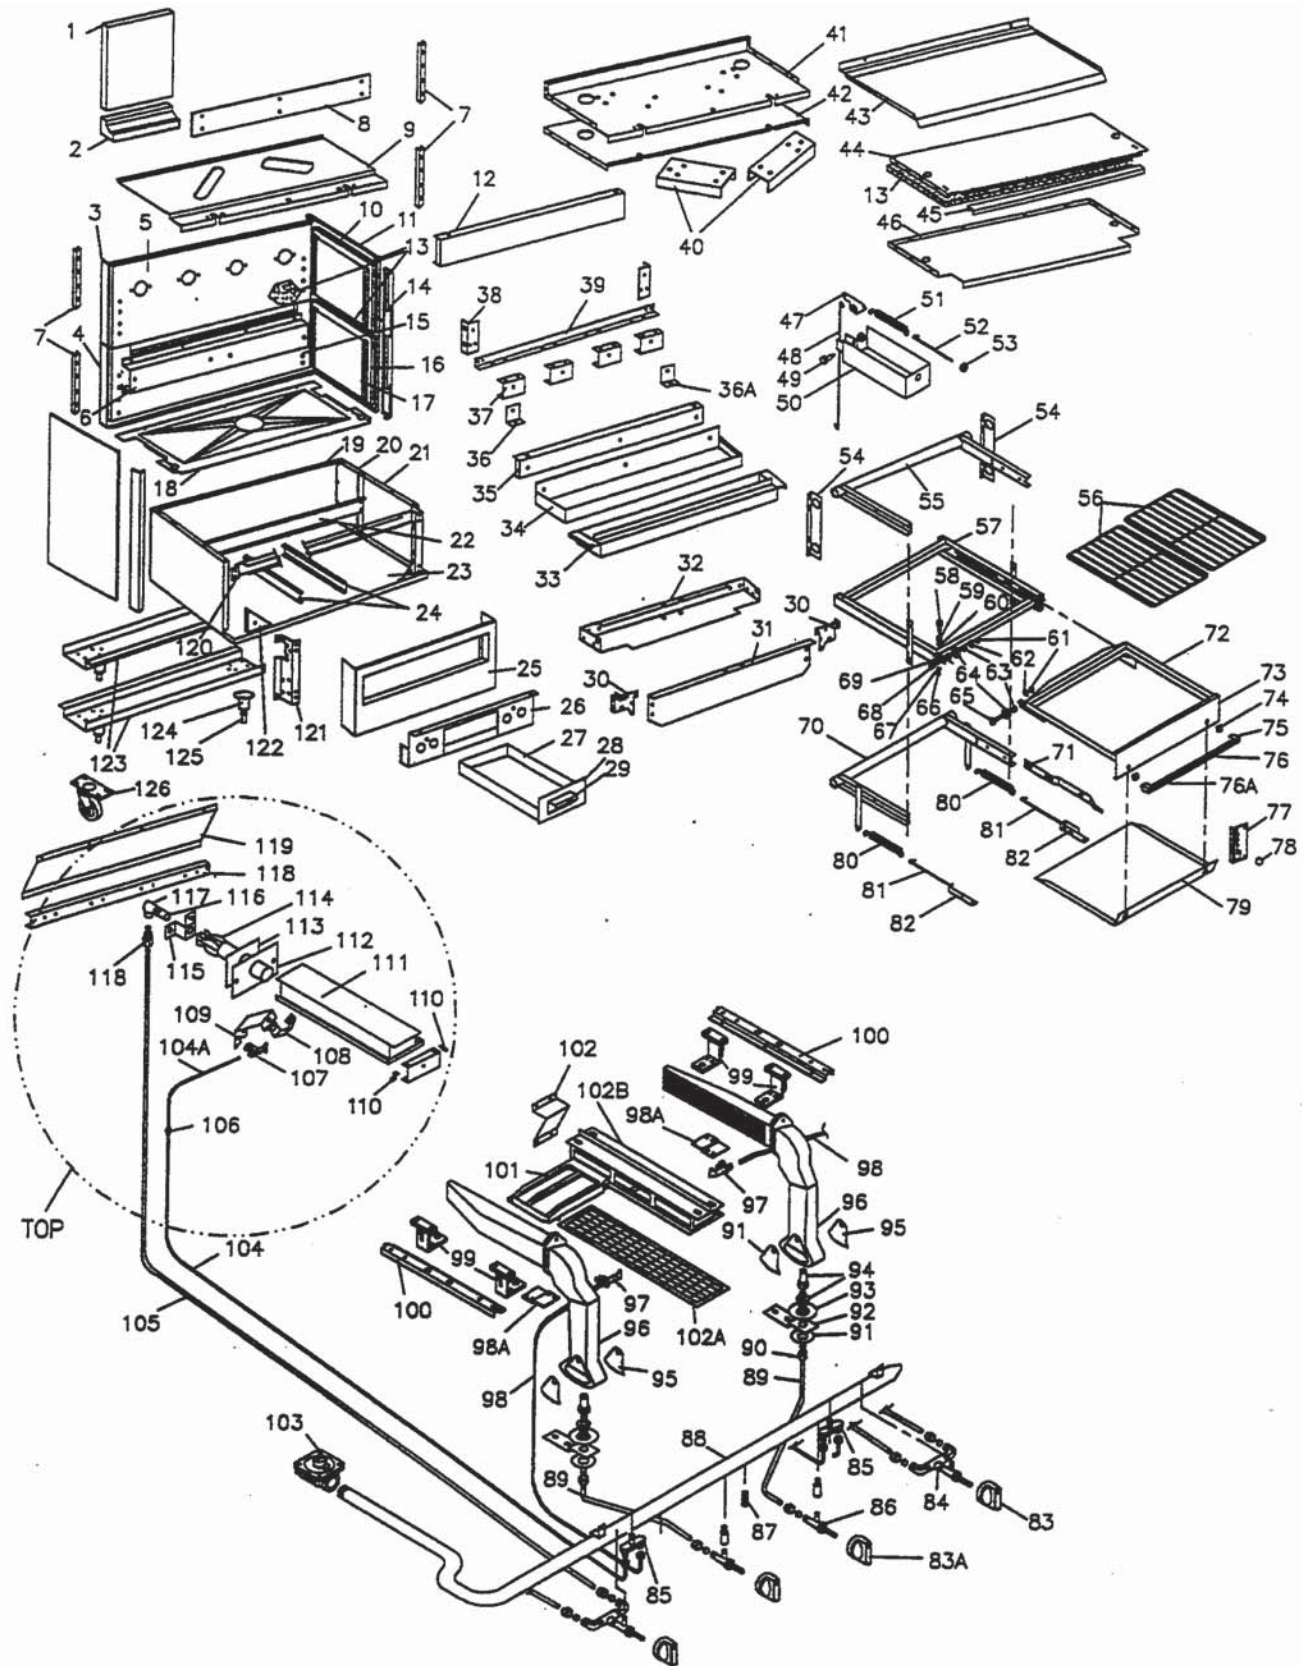

GARLAND PARTS IDENTIFICATION

Master Series

Heavy Duty Gas Infra-Red, (Top) / Ceramic, (Bottom) Double Broiler

Model:M67

ITEM	PART #	DESCRIPTION	QUANTITY
			MODEL
1	1663899	Flue Raiser Collar S/W	1
2	1658199	Flue Raiser S/W	1
3	1653500	Upper Main Back	1
4	1653700	Lower Main Back	1
5	1654398	Upper Back Liner	1
6	1835199	Ceramic Filler Pcs Assy	1
7	1134700	Main Back Channel Brace	4
8	1835202	Main Back Patch	1
9	1002202	Top Front	1
10	1653801	Upper Side Lining LT	1
	1653800	Upper Side Lining RT	1
11	1149400	Body Side RT	1
	1149401	Body Side LT	1
	1149402	Body Side RT S/S	1
	1149403	Body Side LT S/S	1
12	1658702	Upper Front Cover	1
13	1472305	Insulation	8
14	1659800	Corner Column RT S/S	1
	1659802	Corner Column LT S/S	1
15	1138480	Back Lining Insulation Body	1
16	1654000	Lower Side Lining RT	1
	1654001	Lower Side Lining LT	1
17	1135400	Aeration Shield	4
18	1134200	Grease Hopper	1
19	10015001	Back Cabinet Base S/S	1
	10015000	Back Cabinet Base	1
20	1009200	Inner Rear Support LT/RT Painted	2
21	1001400	Cabinet Base Body Side R/T	1
	1001401	Cabinet Base Body Side L/T	1
	1001402	Cabinet Base Body Side R/T-S/S	1
	1001403	Cabinet Base Body Side LT-S/S	1
22	1001102	Rear Grease Guide Support	1
23	1001099	Main Bottom Assembly	1
24	1001204	Grease Drawer Guide	2
25	1001699	Cab Base Front Panel Assembly S/S	1
26	1001604	Valve Panel	1
27	1831501	Grease Tray	1
28	1831101	Grease Pan Front	1
29	2192900	Storage Door Handle	1
30	1136001	Broiler Front Burner Shield LT	1
	1136000	Broiler Front Burner Shield RT	1
31	1138100	Broiler Burner Shield	1
32	1650600	Front Filler Strip	1
33	1002602	Grease Container S/S	1
34	1151700	Grease Container Support S/S	1
35	1659002	Lower Front Cover	1
36	1835301	Front Panel Supt Bracket Infra-Red	2
36A	1835300	Front Panel Supt Bracket	2
37	1653400	Front Burner Support Bracket	4
38	1832801	Burner Hanger Bracket	2

* NOT ILLUSTRATED

RECOMMENDED STOCK PARTS