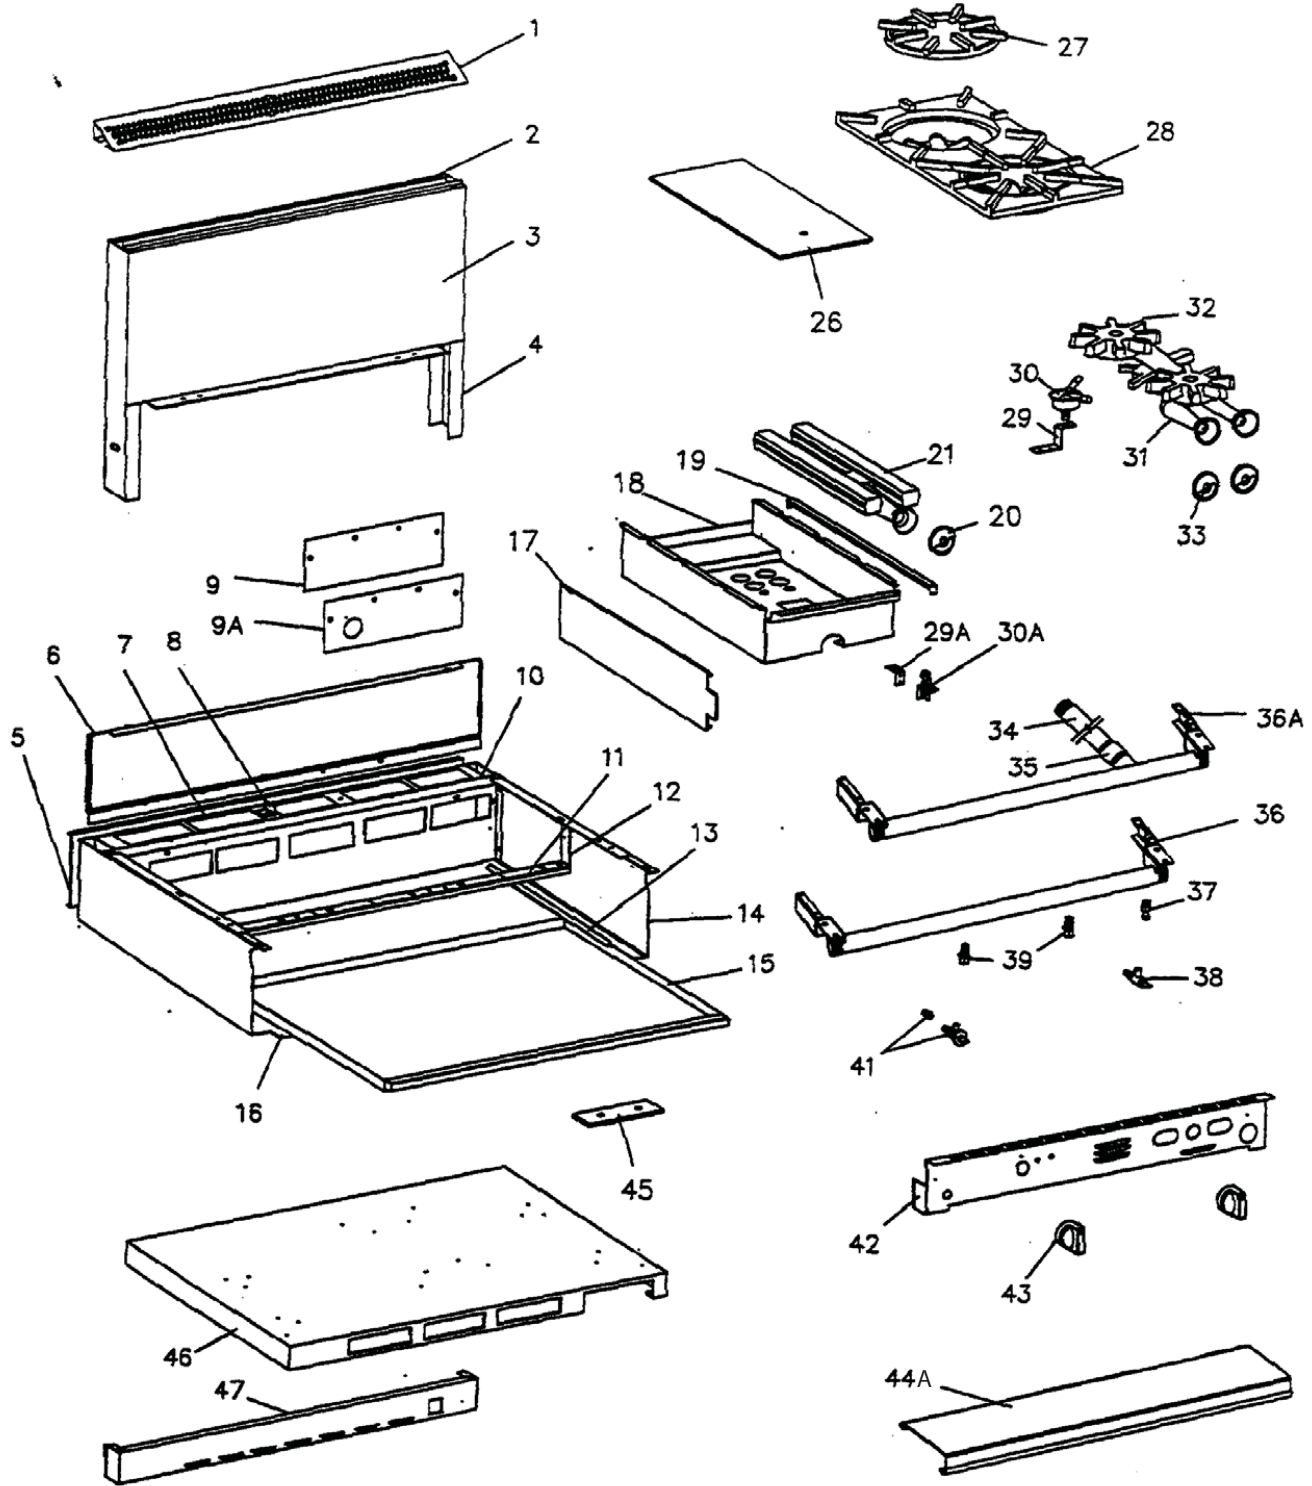

GARLAND Master Series Ranges & Range Attachments

M43-1 Top Configuration: Four 24K Open Top Burners + One 22K Flat Hot Top Section

models: M43-1R, M43-1RC, M43-1S, M43-1T

ITEM	PART #	DESCRIPTION	QUANTITY			
			MODEL			
			M43-1R	M43-1RC	M43-1S	M43-1T
1	1790601	LP BG Flue Cap 34"	1	1	1	1
2	1816407	LP BG Back 34" AZ	1	1	1	1
	1816408	LP BG Back 34" S/S	1	1	1	1
3	1817304	LP Front Panel 34"	1	1	1	1
4	1768599	LP BG Upright Assembly S/W	2	2	2	2
5	G7341-1-6	Rear Radiation Shield	1	1	1	1
	G7344-5-6	Rear Radiation Shield (RR Gas)	1	1	1	1
6	1806101	Burner Box Back	1	1		
	1806102	Burner Box Back (RR Gas)	1	1	1	
	2546400	Burner Box Back				1
	2546411	Burner Box Back (RR Gas)				1
7	2553000	Back Top	1	1	1	1
8	2559000	Backguard Spacer	1	1	1	1
	2132201	Back Top Adapter	1	1	1	1
9A	2446900	Back Top Adapter	1	1	1	1
10	1768397	Shelf Mtg. Brkt Assy LH	1	1	1	1
	1768398	Shelf Mtg. Brkt Assy RH	1	1	1	1
11	2174200	Burner Rest	1	1	1	1
12	2588000	Burner Hanger	2	2	2	2
13	2505400	Drip Tray Guide RT	1	1	1	1
	2505401	Drip Tray Guide LT	1	1	1	1
14	1132806	Burner Box Side LT (Std.)	1	1	1	
	1132804	Burner Box Side RT (Std.)	1	1	1	
	1132805	Burner Box Side RT (Opt.)	1	1	1	
	1132807	Burner Box Side LT (Opt.)	1	1	1	
	2247600	Burner Box Side RT (Std.)				1
	2247601	Burner Box Side RT (Opt.)				1
	2247602	Burner Box Side LT (Std.)				1
2247603	Burner Box Side LT (Opt.)				1	
15	2342800	Drip Tray	1	1	1	1
16	2512600	Burner Box Bottom	1	1	1	
	2247000	Burner Box Bottom				1
17	G7338-1-6	Side Radiation Shield	1	1	1	1
18	2194877	Fire Box Assy	1	1	1	1
19	2404500	Top Grate Support	2	2	2	2
20	1028002	Air Shutter	1	1	1	1
21	1014900	H-Burner	1	1	1	1
26	G6272	Hot Top	1	1	1	1
27	G6214	Top Ring Grate	4	4	4	4
28	1758701	Top Grate	2	2	2	2
29	2271100	Top Lighter Bracket	2	2	2	2
29A	2194100	H-Burner Pilot Bracket	1	1	1	1
30	CKG7804-280	Lighter Assembly Kit	2	2	2	2
30A	2200700	Pilot Burner	1	1	1	1
31	2217300	Front Burner	1	1	1	1
32	2217301	Rear Burner	2	2	2	2
33	2519200	Air Shutter	2	2	2	2

* NOT ILLUSTRATED

RECOMMENDED STOCK PARTS