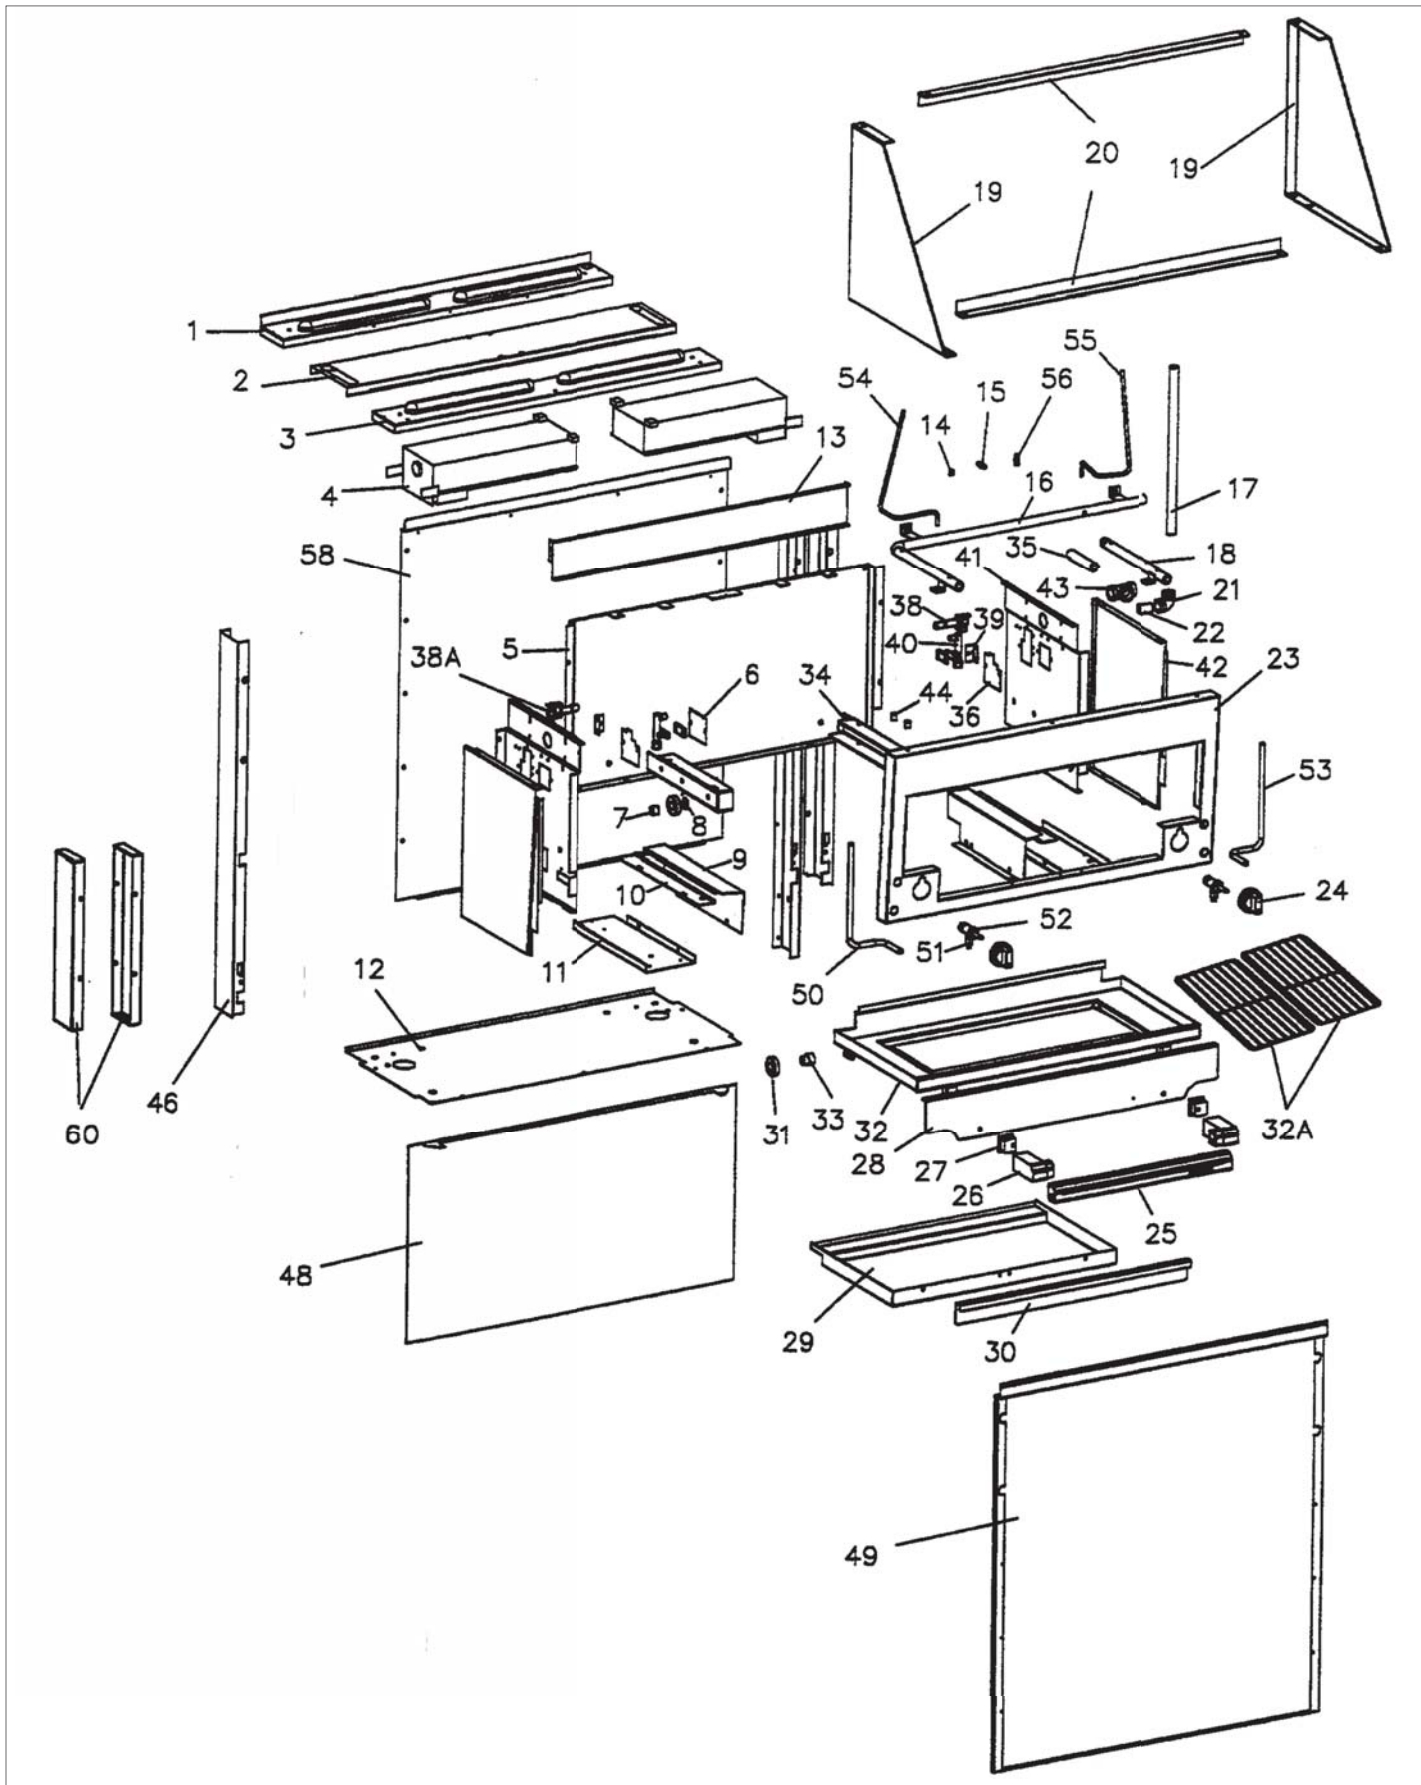

Garland Master Series Gas Salamander Broilers
Models: MSRCM, MSR16M

Garland Master Series Gas Salamander Broilers
Models: MSRCM, MSR16M

ITEM	PART #	DESCRIPTION	QUANTITY	
			MODEL	
			MSRCM	MSR16M
1	G01377-1-6	Main Top Back		1
	G01377-1-9	Main Top Back	1	1 (Opt)
2	G01376-1-6	Main Top Centre		1
	G01376-1-9	Main Top Centre	1	1 (Opt)
3	G01375-1-9	Main Top Front	1	1
4	CK117	SRC Burner Assembly Kit (includes burner G01408-01)	2	2
5	2564200	Flue Back	1	1
6	G01372-1-6	Orifice Fitting Cover	2	2
7	G01247-2	Front Bearing	2	2
8	F112	Washer Bearing	2	2
9	2592798	Valve Housing Assy LH	1	1
	2592799	Valve Housing Assy RH	1	1
10	2576200	Valve Housing Retainer	2	2
11	2541998	Manifold Housing Bottom LH	1	1
	2541999	Manifold Housing Bottom RH	1	1
12	2540800	Bottom Cover	1 (Opt)	1 (Opt)
13	2580200	Front Brace	1	1
	2203400	Cnt. Sunk 1/8" NPT Hex Plug	2	2
15	G02251-1	Pressure Test Spigot	1	1
16	2541799	Manifold Assembly	1	1
17	G01477-9	Nipple 1/2" NPT x 18" Long	1	1
18	2567999	Sub-Manifold Assembly	1	1
19	2582602	Wall Mount Bracket RH (S/S) Note: Black bracket 2582600 NLA.	1 (Opt)	
	2582603	Wall Mount Bracket LH (S/S) Note: Black bracket 2582601 NLA.	1 (Opt)	
20	G01467-1-5	Angle Bracket	2	
21	G01474-2	Elbow-1/2 NPT	1	1
22	G01477-10	Nipple 1/2" NPT x 1/2" Long	1 (Opt)	1
23	2593100	Front Frame	1	1
24	4512144	Knob Kit	2	2
25	3017001	Door Handle	1	1
25A	CK24	Door Handle Kit (Compact) Note: Incl items 25, 26, 27.	1	1
26	3007300	Door Handle End LH/RH, see item 25A	2	2
27	3010000	Door Handle End Insert, see item 25A	2	2
28	2592600	Rack Veneer	1	1
29	2601300	Grease Tray	1	1
30	2540700	Grease Tray Front	1	1
31	G01244-1	Large Roller Bearing	4	4
32	2593099	Rack Frame & Grease Chute Assy	1	1
32A	4520649	Rack	2	2
33	G01247-3	Rear Bushing	2	2
34	G02469-01-81	Roller Guide Assembly RH	1	1
	G02469-01-82	Roller Guide Assembly LH	1	1
35	G01477-2	Nipple 1/2" x 4-1/8" Long	1	
36	4526781	Cover Plate	2	2
	4526782	Cover Plate AGA	2	2
38	G01267-5	Pilot Burner	2	2
38A	G01267-2	Pilot Orifice (Natural)	2	2
	G01267-3	Pilot Orifice (Propane)	2	2
39	4532795	Pilot Bracket	2	2

* NOT ILLUSTRATED

RECOMMENDED STOCK PARTS