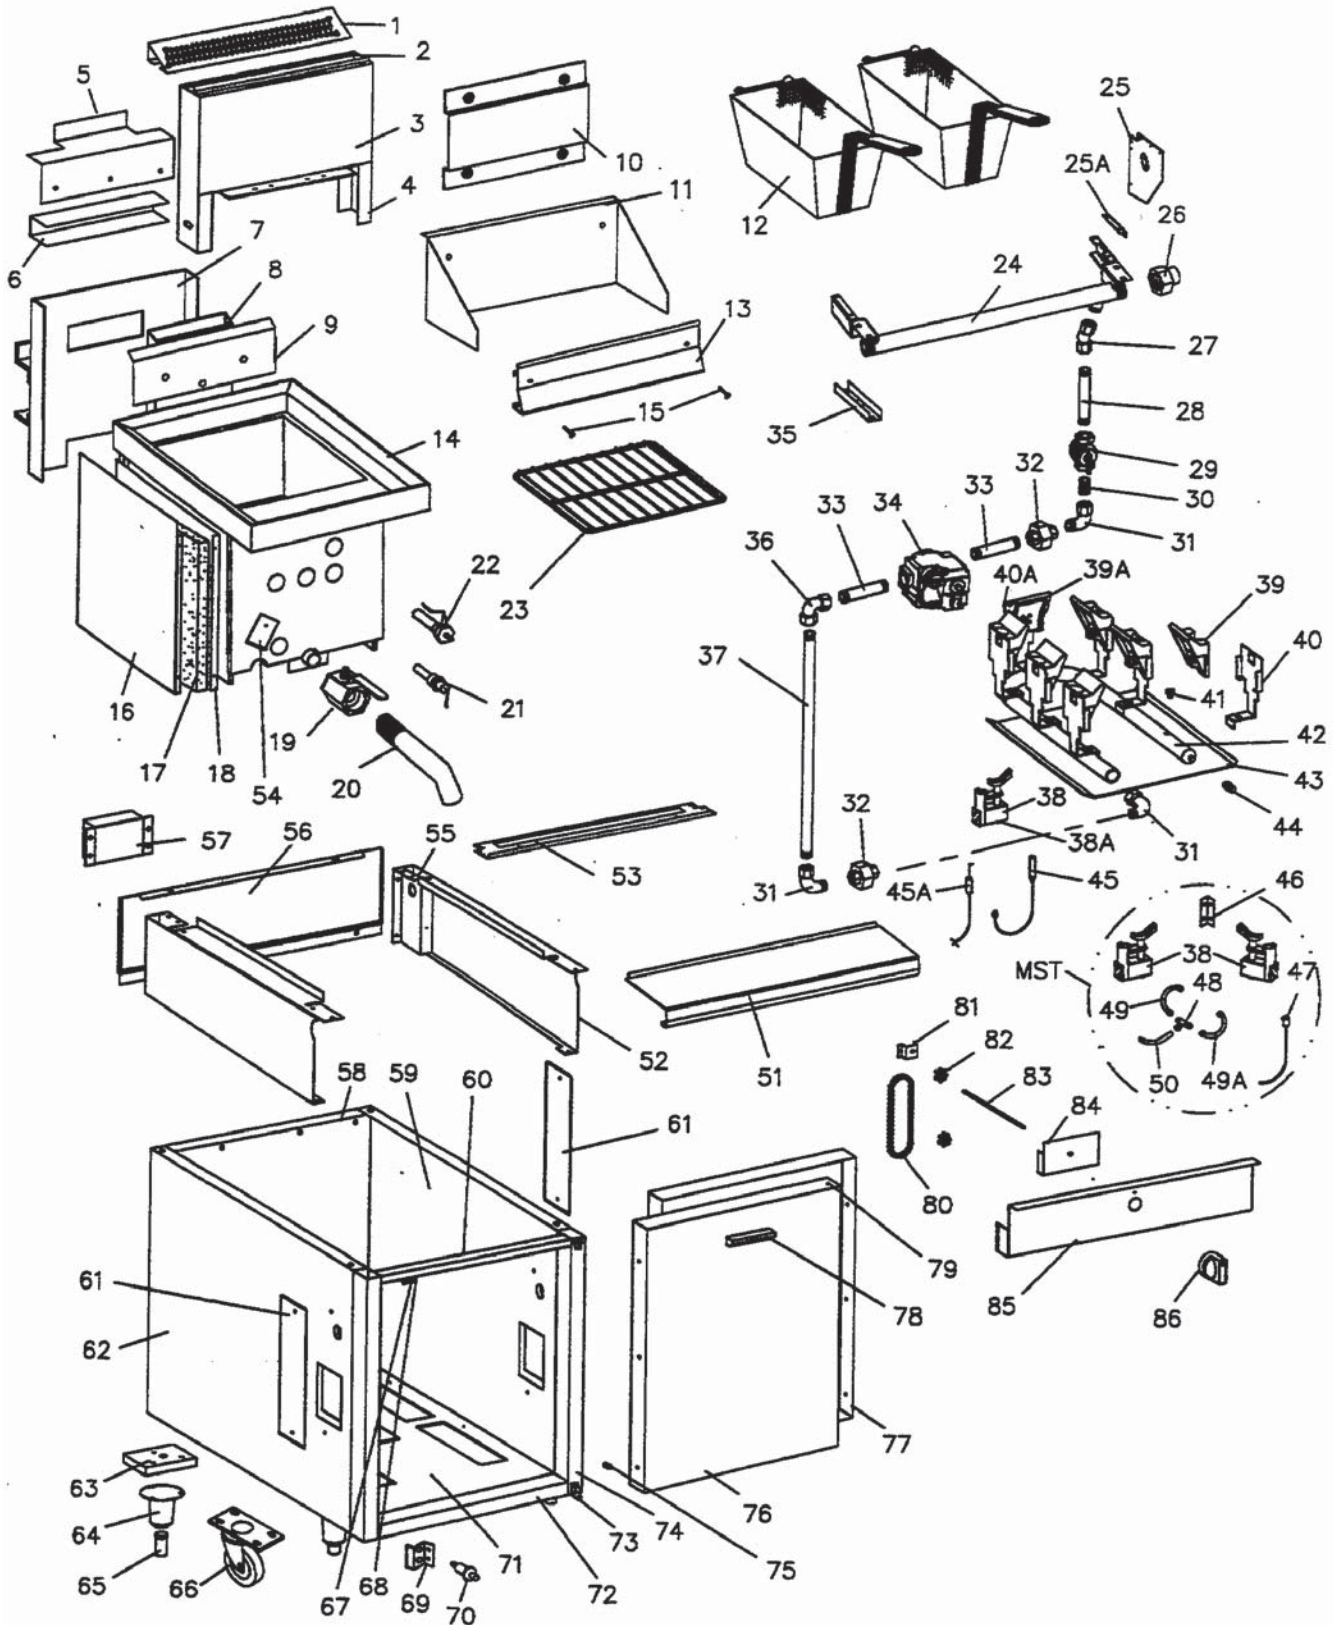

**GARLAND PARTS IDENTIFICATION
GAS FRYERS: M70SS**

ITEM	PART #	DESCRIPTION	QUANTITY
			MODEL
			M70SS
1	1890603	LP BG Flue Cap 24"	1
2	1816403	LP BG Back 24" AZ	1
	1816404	LP BG Back 24" S/S	1
3	1817302	LP Front Panel 24"	1
4	1768599	LP BG Upright Assy	2
5	2430600	Flue Riser Stop	1
6	G02402-1-6	Spacer	1
7	G02409-01--6	Rear Enclosure Assy	1
8	2430799	Flue Riser Assy	1
9	G02400-1-6	Heat Shield	1
10	G0549-2-7	Back Guard Radiation Shield	1
11	F910-6470	Heat Shield	1
12	F043-1	Fryer Basket	2
	F046-1	Fryer Basket Large	1
13	F803-0029	Basket Hanger	1
14	G02418-01	Fry Pot Assy Complete Nat	1
	G02418-02	Fry Pot Assy Complete LP	1
	2575400	Fry Pot Assy Complete (G20) Nat	
	2575401	Fry Pot Assy Complete G31) LP	
	2575402	Fry Pot Assy Complete (G25) Nat FRA	
	2575403	Fry Pot Assy Complete (G31) LP FRA	
15	F809-0171	Basket Hanger Mount Screws	2
16	G02411-1-62	Outer Side Encl LT	1
	G02411-1-61	Outer Side Encl RT	1
17	F26-0861	Fry Pot Insulation Kit	1
18	G02410-1-6	Inner Side Encl RT/LT	2
19	F810-0204	Drain Valve - F810-1338	1
20	F813-0188	Drain Pipe	1
21	F826-1177	Thermostat Hi-Limit	1
22	F806-0183	Thermostat Operating	1
23	F803-0137	Basket Support Rack	1
24	2431899	Manifold Assy	1
25	2208002	End Enclosure RT	1
	2208003	End Enclosure LT	1
25A	2582800	End Enclosure Support Brkt RT	1
	2582801	End Enclosure Support Brkt LT	1
26	G7075	1-1/4" NPT Union	1
27	G02419-1	3/4" NPT 45 ° Elbow	1
28	G01738-5	Nipple 3/4" NPT x 6-1/2	1
29	G01518-1	Valve Swing Type Shut-Off Gas	1
30	G01538-9	Nipple 3/4" NPT x 1-1/2" Close	1
31	G01475-2	Elbow Street 3/4" NPT 90°	2
32	G01963-1	Union 3/4" NPT	2
33	G01738-11	Nipple 3/4" NPT x 3-1/2"	2
34	F826-1645	Robert Shaw Gas Valve Nat	1
	F826-1646	Robert Shaw Gas Valve LP (3/4")	1
	2574499	Honeywell Gas Valve (G20) Nat	
	2574498	Honeywell Gas Valve (G31) LP	
35	2584400	Front Rail Support Brkt	1

* NOT ILLUSTRATED

RECOMMENDED STOCK PARTS