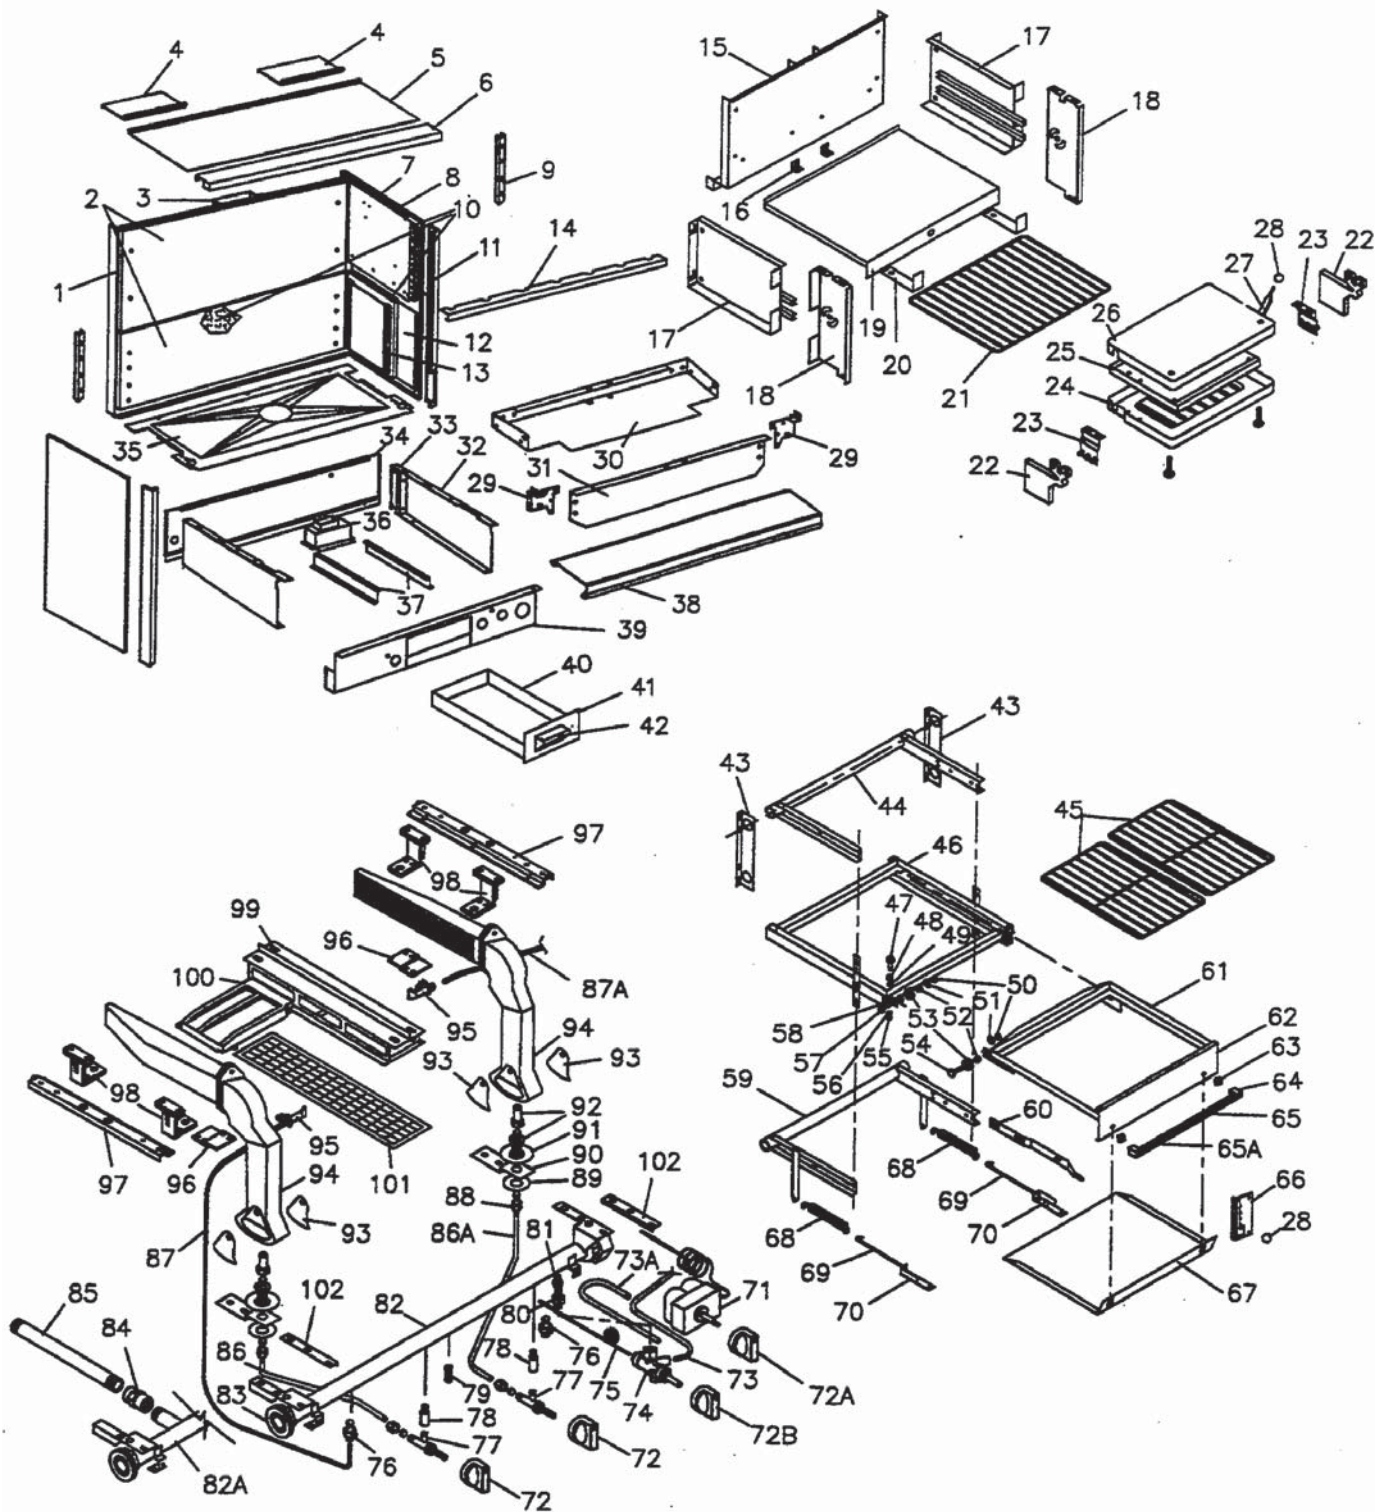

GARLAND PARTS IDENTIFICATION

Master Series

Heavy Duty Gas Ceramic Broiler W/Upper Finishing Oven

Model: M60R, RC, S, T

ITEM	PART #	DESCRIPTION	QUANTITY
			MODEL
1	1134400	Main Back Broiler	1
2	1134800	Back Lining Insulation Body	2
3	1139599	Flue Riser Assembly	1
4	1134600	Flue Closure GG	2
5	1650900	Main Top CR	1
6	1002406	Broiler Front	1
7	1651800	Broiler Side CRS	2
	1651801	Broiler Side S/S	2
8	1135702	Broiler Insulation Lining LT	2
	1135703	Broiler Insulation Lining RT	2
9	1134700	Main Back Channel Brace	2
10	1472305	Insulation	4
11	1651102	Broiler Front Column RT	1
	1651103	Broiler Front Column LT	1
12	1832601	Lower Insulation Lining	2
13	1135400	Aeration Shield-Raw	2
14	1002501	Cover Center Section	1
15	1832308	Back Oven Liner S/E	1
16	1832501	Cover Center Section	2
17	G6344-01-81E	Oven Side Lining Assembly RT	1
	G6344-01-82E	Oven Side Lining Assembly LT	1
18	G01030-01-81	Oven Door Support RH	1
	G01030-01-82	Oven Door Support LH	1
19	2580300	Oven Bottom Upper Broiler	1
20	1832401	Warming Oven Stop Bracket (For Upper Finishing Only)	2
21	G6152-40	Oven Rack Chrome	1
22	1136302	Door Counter Weight RT	1
	1136303	Door Counter Weight LT	1
23	G6036-01-8	Door Hinge Assembly	2
24	1439796	Oven Door Lining Enameled	1
25	1138399	Broiler Inset Box Assy	1
26	1080719	Oven Door Panel S/S	1
27	1831399	Warming Oven Door Handle W/A	1
28	1039602	Ball Knob 1-1/8 Gray	1
29	1136000	Broiler Front Burner Shield RT	1
	1136001	Broiler Front Burner Shield LT	1
30	1650601	Front Filler Strip	1
31	1138100	Broiler Burner Shield	1
32	1732804	Burner Box Side RT CRS	1
	1732806	Burner Box Side LT CRS	1
	1732805	Burner Box Side RT S/S	1
	1732807	Burner Box Side LT S/S	1
33	1555699	Broiler Support Bracket W/A	2
34	1086105	Burner Box Back	1
35	1134200	Grease Hopper	1
*	1138399	Warming Door	1
	1080719	Warming Door	1
	1439794	Warming Door	1
	1831299	Warming Door	1
	1039602	Warming Door	1

* NOT ILLUSTRATED

RECOMMENDED STOCK PARTS