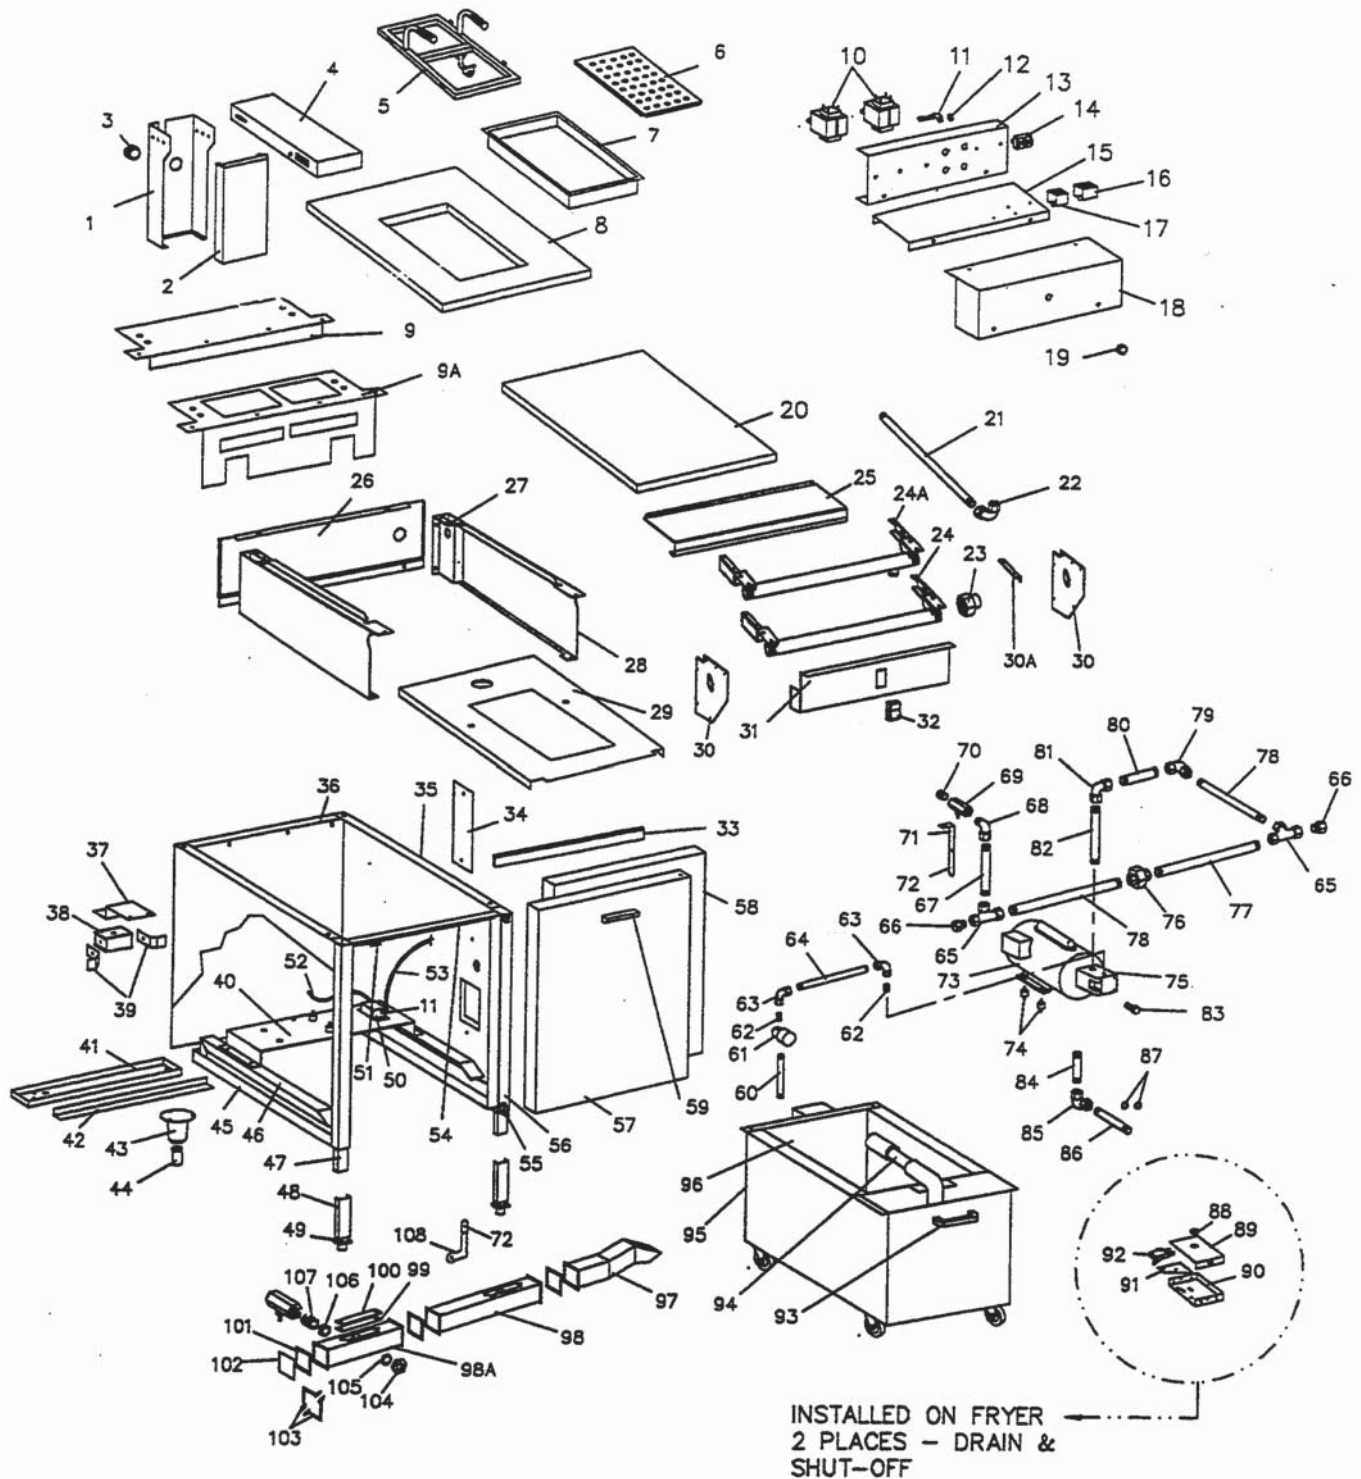

GARLAND PARTS IDENTIFICATION

Heavy Duty Filter-Quick

Model: MFMA17-ES

ITEM	PART #	DESCRIPTION	QUANTITY
			MODEL
			MFMA17-ES
1	1651099	Heat Lamp Mounting Bracket W/A	1
2	1651001	Heat Lamp Veneer	1
3	G01487-2	Heyco Bushing	1
4	1651400	Merco heat Lamp	1
5	1600799	Power Shower	1
6	1651301	1" Pan Insert	1
7	1651300	2--1/2" Pan	1
8	1220402	Main Top S/S	1
9	2433100	Main Top Back	1
9A	2446800	Back Top	1
10	1578300	Transformer 120V/24V	2
	1578301	Transformer 240V/24V	2
11	G01497-1	BX Connector Straight	3
12	1028801	Snap Bushing	1
13	1574100	Control Box Back	1
14	1578400	Pump Motor Relay	1
15	1573600	Control Box Bottom	1
16	1579300	16 Pin Terminal Block	1
17	1579200	12 Pin Terminal Block	1
18	1573700	Control Box Front	1
19	1028806	Heyco Bushing	1
20	2542801	17" Spreader Top	1
21	1340521	Pipe Rear Gas 1" NPT	1
	076029-182	Pipe Rear Gas #/4" NPT	1
22	076029-171	Elbow 1" NPT	1
	G01474-3	Elbow -Reducing 1"-3/4" NPT	1
23	G02335-1	1-1/4" NPT Pipe Cap	1
24	2530699	Manifold 17" Spreader	1
24A	2530698	Manifold Rear Gas	1
25	2426899	Front Rail Assembly	1
26	2546709	Burner Box Back	1
	2546710	Burner Box Back Rear Gas	1
27	1768399	Shelf Mounting Bracket LT	1
	1768398	Shelf Mounting Bracket RT	1
28	1132806	Burner Box Side L/H Black	1
	1132807	Burner Box Side L/H S/S	1
	1132804	Burner Box Side R/H Black	1
	1132805	Burner Box Side R/H S/S	1
30	2208003	End Enclosure L/H	1
	2208002	End Enclosure R/H	1
30A	2207900	End Enclosure Bracket	2
31	1827501	Valve Panel	1
32	1578800	Switch Heater On/Off	1
33	2583200	Support Front Frame	1
34	1574400	Body Side Patch S/S	1
	1574401	Body Side Patch CRS	

* NOT ILLUSTRATED

RECOMMENDED STOCK PARTS