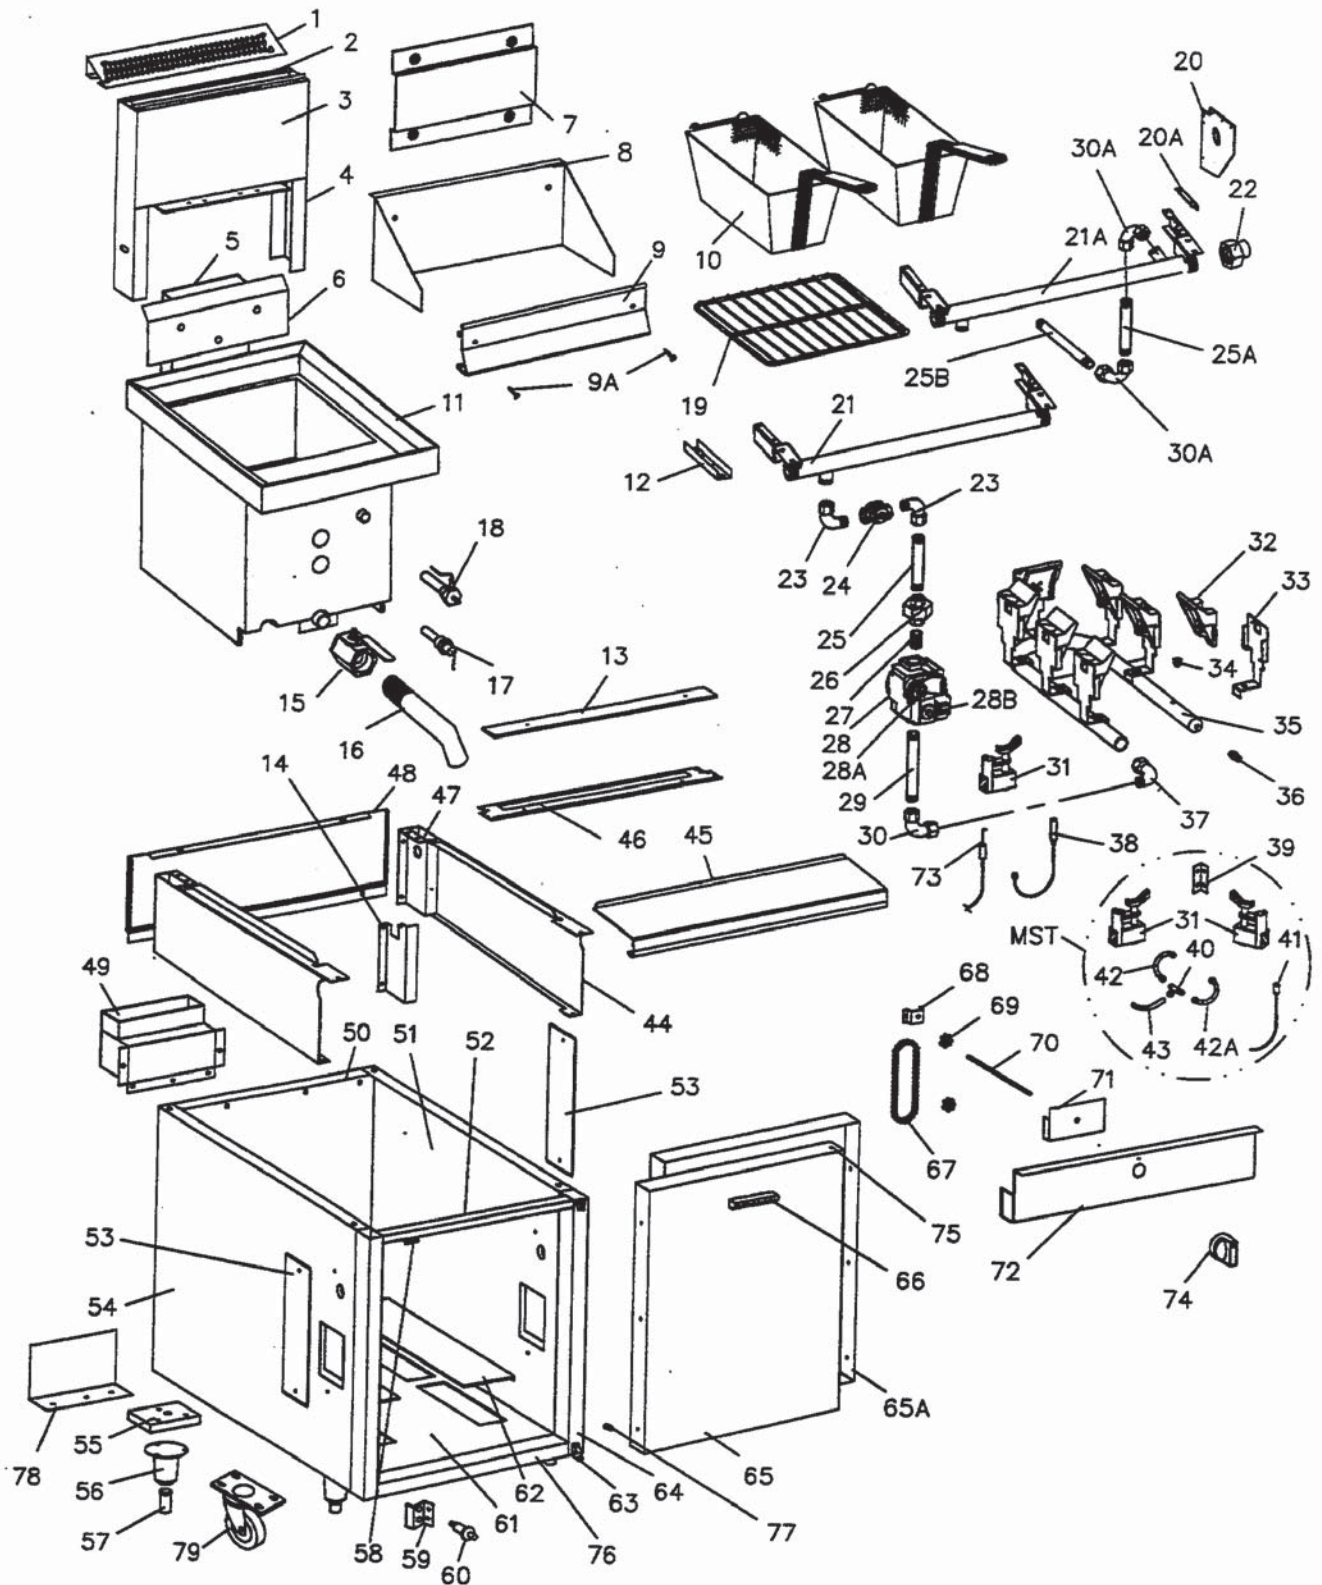

GARLAND PARTS IDENTIFICATION
GAS FRYERS: M35, M35SS

ITEM	PART #	DESCRIPTION	QUANTITY	
			MODEL	
			M35	M35SS
1	1790602	LP BG Flue Cap 17"	1	1
2	1816401	LP BG Back 17" AZ	1	1
	1816402	LP BG Back 17" S/S	1	1
3	1817301	LP Front Panel 17"	1	1
4	1768599	LP BG Upright Assy	2	2
5	2429199	Flue Riser Extension Assy	1	1
	1749999	Flue Riser Assy 17" BG	1	1
6	G0562-2-6	Heat Shield	1	1
7	G0549-3-7	Back Guard Radiation Shield	1	1
8	1480600	Fry Pot Back-Splash	1	1
9	F826-1015	Basket Hanger Kit	1	1
9A	F8090171	Thumb Screw 1/4" x 1-3/8"	2	2
10	F803-0020	Twin Basket	2	2
	F803-0015	Large Single Basket	1	1
11	1600996	Fry Pot Assy Complete LP CRS	1	
	1600997	Fry Pot Assy Complete Nat CRS	1	
	1600998	Fry Pot Assy Complete LP S/S		1
	1600999	Fry Pot Assy Complete Nat S/S	1	
	2566102	Fry Tank Assy CE (G20) Nat S/S		
	2566103	Fry Tank Assy CE (G31) LP S/S		
	2566104	Fry Pot - XJ2X - CE (G20/G25) FRA		
12	2584400	Front Rail Support Brkt	2	2
13	2429700	Back Top Cover Plate	1	1
14	1550200	Rear Heat Shield RT	1	1
	1550201	Rear Heat Shield LT	1	1
15	F823-1363	Drain Valve 1-1/4" X 1"	1	1
	F810-0662	Handle Drain Valve C/W Lock Pin	1	1
16	F812-1227	Drain Extension 1"	1	1
17	F806-0184	Thermostat Opening	1	1
18	F826-1177	Thermostat Hi Limit (Sold Sep. Thermostat Knob 4512149)	1	1
19	F803-0032	Basket Support Rack	1	1
20	2208002	End Enclosure RT	1	1
	2208003	End Enclosure LT	1	1
21	2445699	Manifold Assy	1	1
21A	2445696	Manifold Assy 3/4" NPT Rear Gas	1	1
	2445695	Manifold Assy 1-1/4" NPT Rear Gas	1	1
22	G7075	1-1/4" NPT Union	1	1
23	G01475-1	1/2" NPT Street Elbow	2	2
24	G01517-1	Valve-Swing Type Shut Off Gas	1	1
25	G01896-1	Nipple 1/2" NPT x 3"	1	1
25A	076029-190	Nipple 3/4" NPT x 15"	1	1
	076029-195	Nipple 1-1/4" NPT x 16"	1	1
25B	076029-192	Nipple 3/4" NPT x 29"	1	1
	076029-196	Nipple 1-1/4" NPT x 27"	1	1
26	G01739-1	1/2" NPT	1	1
27	G01477-10	1/2" NPT x 1-1/2"	1	1

* NOT ILLUSTRATED

RECOMMENDED STOCK PARTS