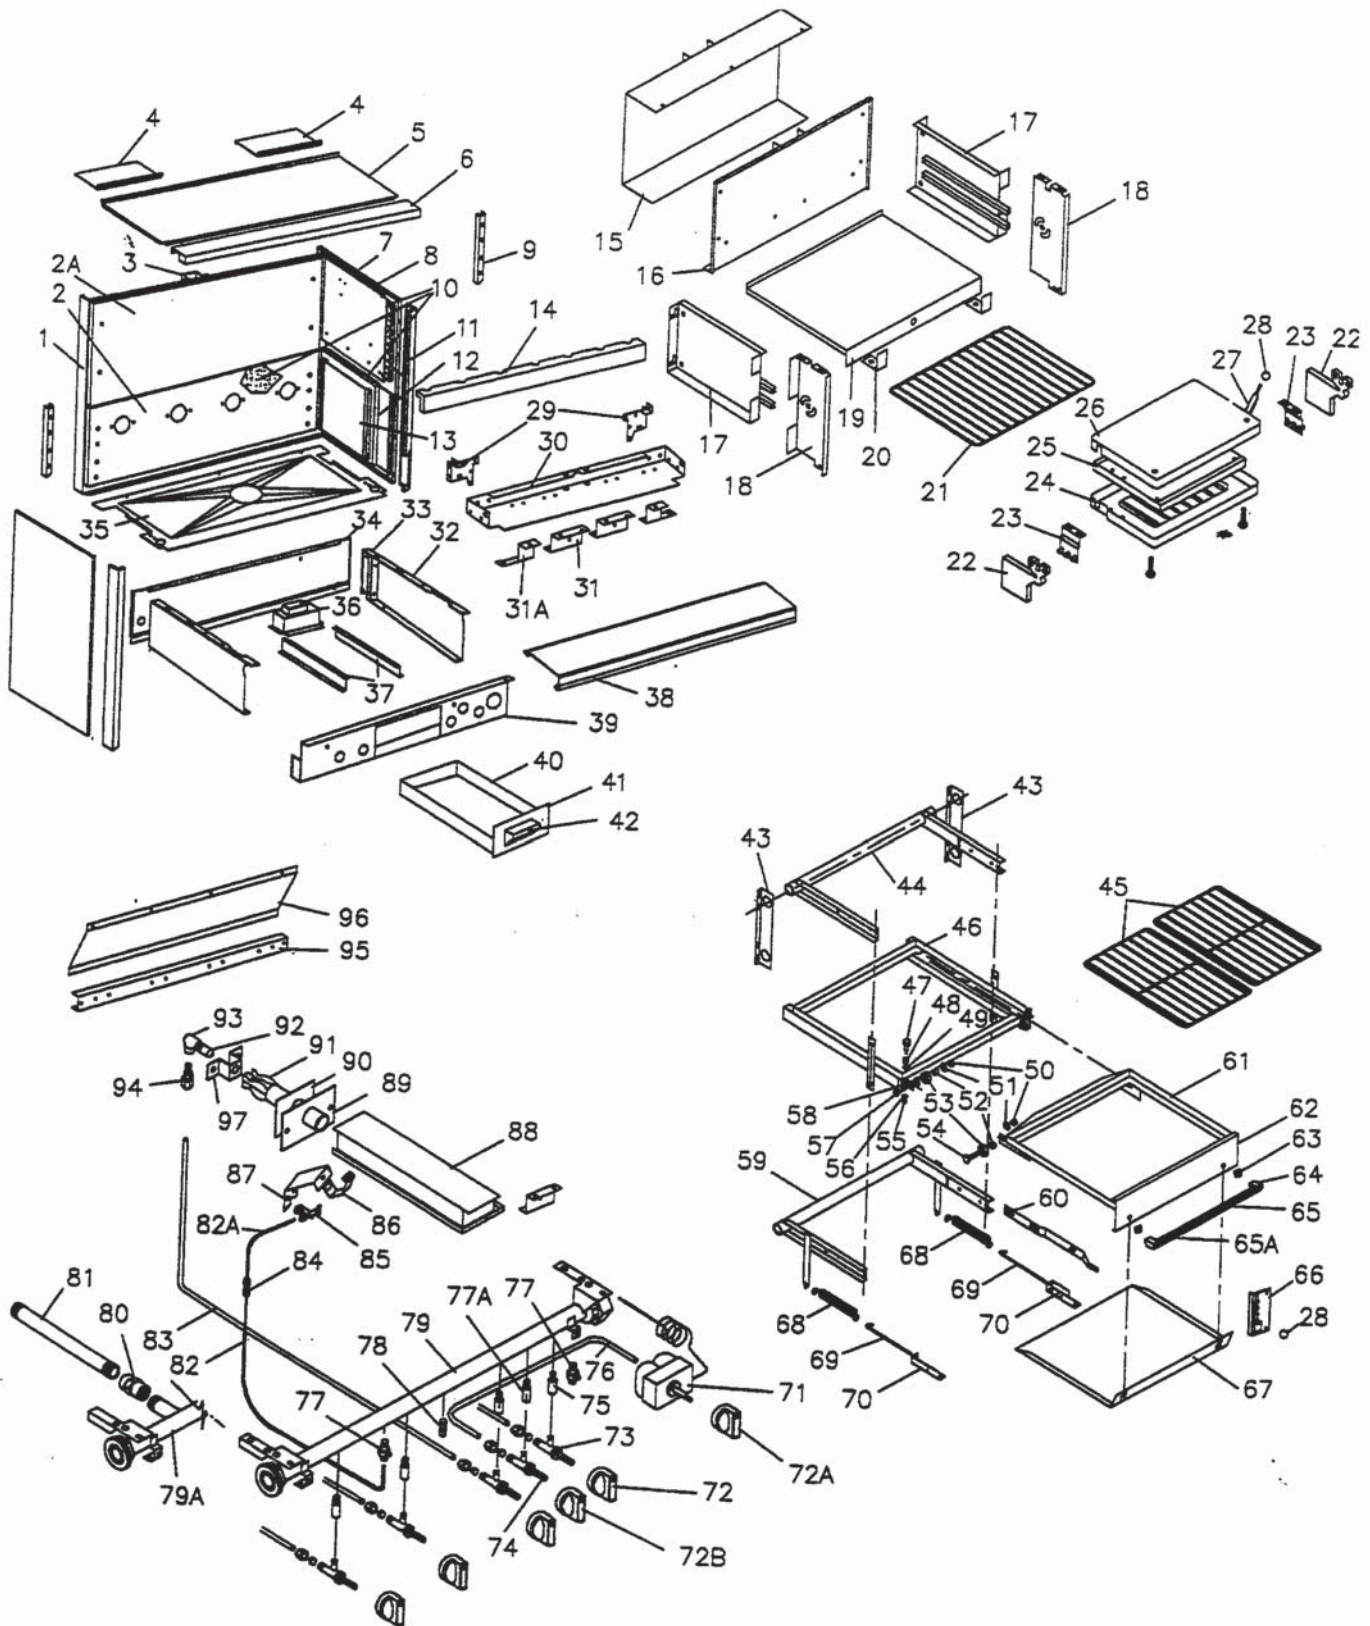

GARLAND PARTS IDENTIFICATION

Master Series

Heavy Duty Gas Infra-Red Broiler

Model: M100R, RC, S, T

ITEM	PART #	DESCRIPTION	QUANTITY
			MODEL
1	1651900	Broiler Main Back	1
2	1650298	Lower Back Insulation Lining	1
2A	1145600	Upper Back Insulation Lining	1
3	1145199	Oven Flue Riser Assembly	1
4	1134600	Flue Closure CG	2
5	1950900	Main Top CR	1
6	1002406	Broiler Front	1
7	1651800	Broiler Body Side Black	2
	1651801	Broiler Body Side S/S	2
8	1651600	Broiler Insulation Lining LT	1
	1651601	Broiler Insulation Lining RT	1
9	1134700	Main Back Channel Brace	2
10	1472305	Insulation	4
11	1651102	Broiler Front Column RT	1
	1651103	Broiler Front Column LT	1
12	1651700	Lower Insulation Lining	2
13	1648799	Aeration Shield	2
14	1002501	Cover Center Section	1
15	1650099	Flue Spacer S/W	1
16	1117499	Upper Back Lining Assembly CR	2
17	G6344-01-81E	Oven Side Lining Assy RT	1
	G6344-01-82E	Oven Side Lining Assy LT	1
18	G01030-01-81E	Oven Door Support RH	1
	G01030-01-82E	Oven Door Support LH	1
19	2580300	Oven Bottom Upper Broiler	1
20	1023801	Window Hold Down Strap (Door Stop)	2
21	G6152-40	Oven Rack Chrome	1
22	1136302	Door Counter Weight RT	1
	1136303	Door Counter Weight LT	1
23	G6036-01-8	Door Hinge Assembly	2
24	1439796	Oven Door Lining Enameled	1
25	1138399	Broiler Insert Box Assy	1
26	1080719	Oven Door Panel S/S	1
27	1831299	Warming Oven Door Handle W/A	1
28	1039602	Ball Knob 1-1/8 Gray	2
29	1136000	Broiler Front Burner Shield RT	1
	1136001	Broiler Front Burner Shield LT	1
30	1650601	Front Filler Strip	1
31	1646400	Front Burner Mounting Bracket	2
31A	1651501	Front Burner Mounting Bracket LT	1
	1651502	Front Burner Mounting Bracket RT	1
32	1732804	Burner Box Side RT CRS	1
	1732806	Burner Box Side LT CRS	1
	1732805	Burner Box Side RT S/S	1
	1732807	Burner Box Side LT S/S	1
33	1555699	Broiler Support Bracket W/A	2
34	1806105	Burner Box Back	1
35	1134200	Grease Hopper	1
36	1144699	Oven Flue Collector Box Assembly	1

* NOT ILLUSTRATED

RECOMMENDED STOCK PARTS