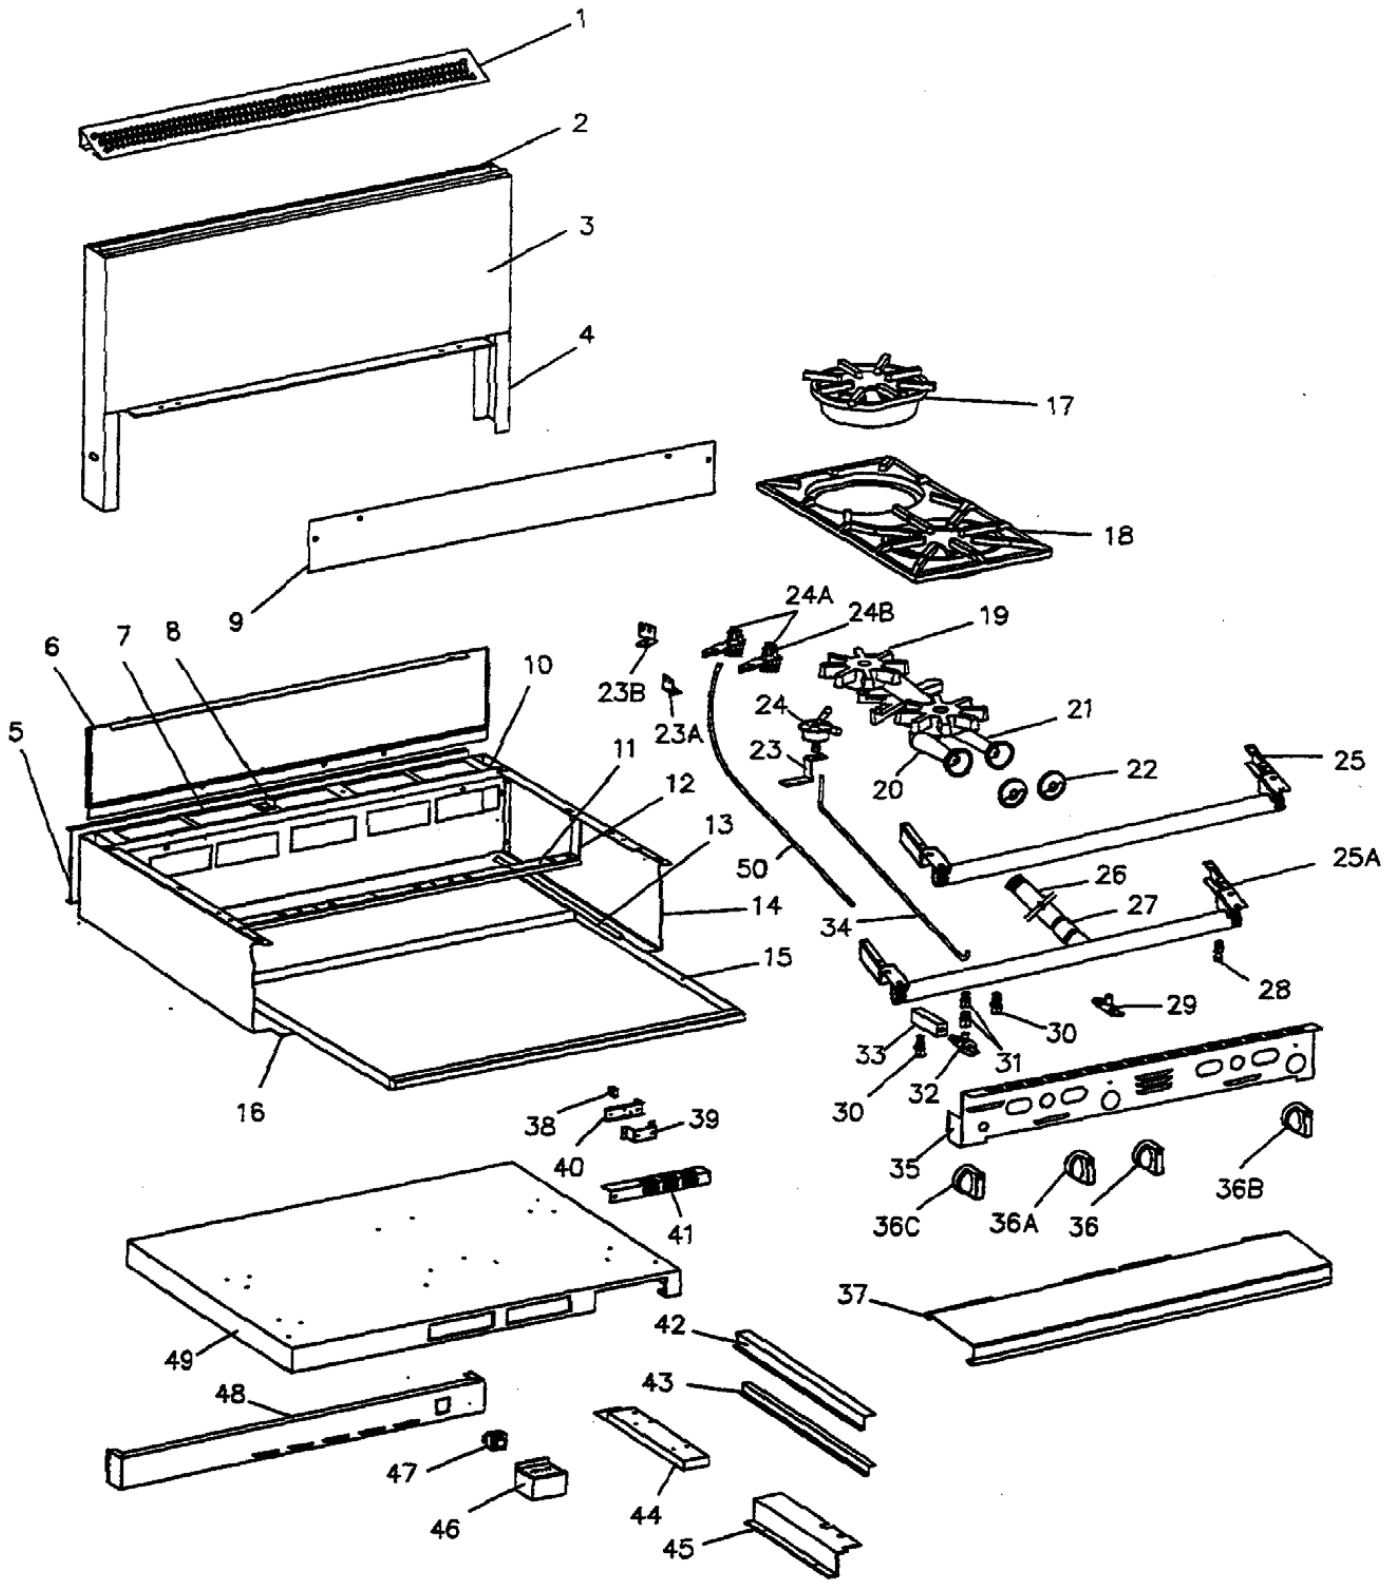

GARLAND Master Series Ranges & Range Attachments

M44 Top Configuration: Four 35K Open Top Burners

models: M44R, M44RC, M44S, M44T

ITEM	PART #	DESCRIPTION	QUANTITY			
			MODEL			
			M44R	M44RC	M44S	M44T
1	1790601	LP BG Flue Cap 34"	1	1	1	1
2	1816407	LP BG Back 34" AZ	1	1	1	1
	1816408	LP BG Back 34" S/S	1	1	1	1
3	2660103	LP Front Panel (34" Use 2660103)	1	1	1	1
4	1768599	LP BG Upright Assembly S/W	2	2	2	2
5	G7341-1-6	Rear Radiation Shield	1	1	1	1
	G7341-6-6	Rear Radiation RR Gas	1	1	1	1
6	1806103	Burner Box Back	1	1	1	
	1806104	Burner Box Back RR Gas	1	1	1	
	2546400	Burner Box Back M40T 34"				1
	2546410	Burner Box Back M40T RR Gas				1
7	2553000	Back Top MST40	1	1	1	1
8	2559000	Backguard Spacer	1	1	1	1
9	G0585-1-6	Back Top Baffle	1	1	1	1
10	1768399	Shelf Mtg. Brkt. Assembly LT	1	1	1	1
	1768398	Shelf Mtg. Brkt. Assembly RT	1	1	1	1
11	2537300	Burner Rest	1	1	1	1
12	2537400	Burner Hanger	2	2	2	2
13	2505400	Drip Tray Guide RH	1	1	1	1
	2505401	Drip Tray Guide LH	1	1	1	1
14	1132804	Burner Box Side RT CRS	1	1	1	
	1132805	Burner Box Side RT S/S	1	1	1	
	1132806	Burner Box Side LT CRS	1	1	1	
	1132807	Burner Box Side LT S/S	1	1	1	
	2247600	Burner Box Side RT CRS				1
	2247601	Burner Box Side RT S/S				1
	2247602	Burner Box Side LT CRS				1
2247603	Burner Box Side LT S/S				1	
15	2342800	Drip Pan	1	1	1	1
16	2512600	Burner Box Bottom	1	1	1	
	2426900	Burner Box Bottom				1
17	1769101	Ring Grate/Bowl 35K	1	1	1	1
18	1769001	Top Grate 35K Burner	1	1	1	1
19	2528200	Burner Head 35K	1	1	1	1
20	2528000	Front Burner Housing 35K - Venturi (No Head)	1	1	1	1
21	2528100	Rear Burner Housing 35K - Venturi (No Head)	1	1	1	1
22	2519200	Air Shutter	4	4	4	4
	G4202-2	Air Shutter - Manufactured Gas	4	4	4	4
24	1801401	Open Top Light Assy (2" Standard Tube)	2	2	2	2
25	2394599	Manifold Assembly	1	1	1	1
	2581199	Manifold Assembly - Mfg. Gas)	1	1	1	1
25A	2394598	Manifold Assembly - 1-1/4" RR Gas	1	1	1	1
	2581198	Manifold Assembly - RR Gas 1 1/4" Mfg. Gas	1	1	1	1
25B*	4527425	Pipe Support	1	1	1	1
26	076029-184	Nipple 1-1/4" NPT x 29" LG	1	1	1	1
27	076029-183	Coupling 1-1/4" NPT Blk.	1	1	1	1
28	G02251-1	Test Spigot	1	1	1	1
29	G4447-XX	Valve Top Burner (Special)	4	4	4	4
	G4447-38F	Valve Top Burner - Natural	4	4	4	4
	G4447-1.8MM	Valve Top Burner - Propane	4	4	4	4

* NOT ILLUSTRATED

RECOMMENDED STOCK PARTS