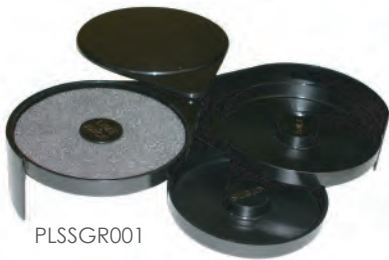

SLHO030

**SCOOP**

ITEM	DESCRIPTION	U/M	WEIGHT GROSS lbs	INNER PACK	MASTER PACK	CU. FT.
SLHO030	4 oz - 9 3/4" x 3 5/8" x 1"	EACH	24.64	12	144	1.22

IRCP008

IRPC008

**ICE CHIPPER & ICE PICK**

Comes with comfortable wooden handle.

ITEM	DESCRIPTION	U/M	WEIGHT GROSS lbs	INNER PACK	MASTER PACK	CU. FT.
IRCP008	9" Chipper - 9" x 2 7/16" x 9/2"	EACH	40.79	12	120	1.32
IRPC008	8" Pick - 8" x 1 3/16" x 1 1/16"	EACH	30.36	12	180	3.81

PLSSGR001

**SALT & SUGAR GLASS RIMMER**

Folds to small package for easy storage. Accommodates cocktail glasses up to 5 1/2 in diameter.

ITEM	DESCRIPTION	U/M	WEIGHT GROSS lbs	INNER PACK	MASTER PACK	CU. FT.
PLSSGR001	Three swing trays with a sponge for dampening the glass rim	EACH	25.96	2	24	1.96