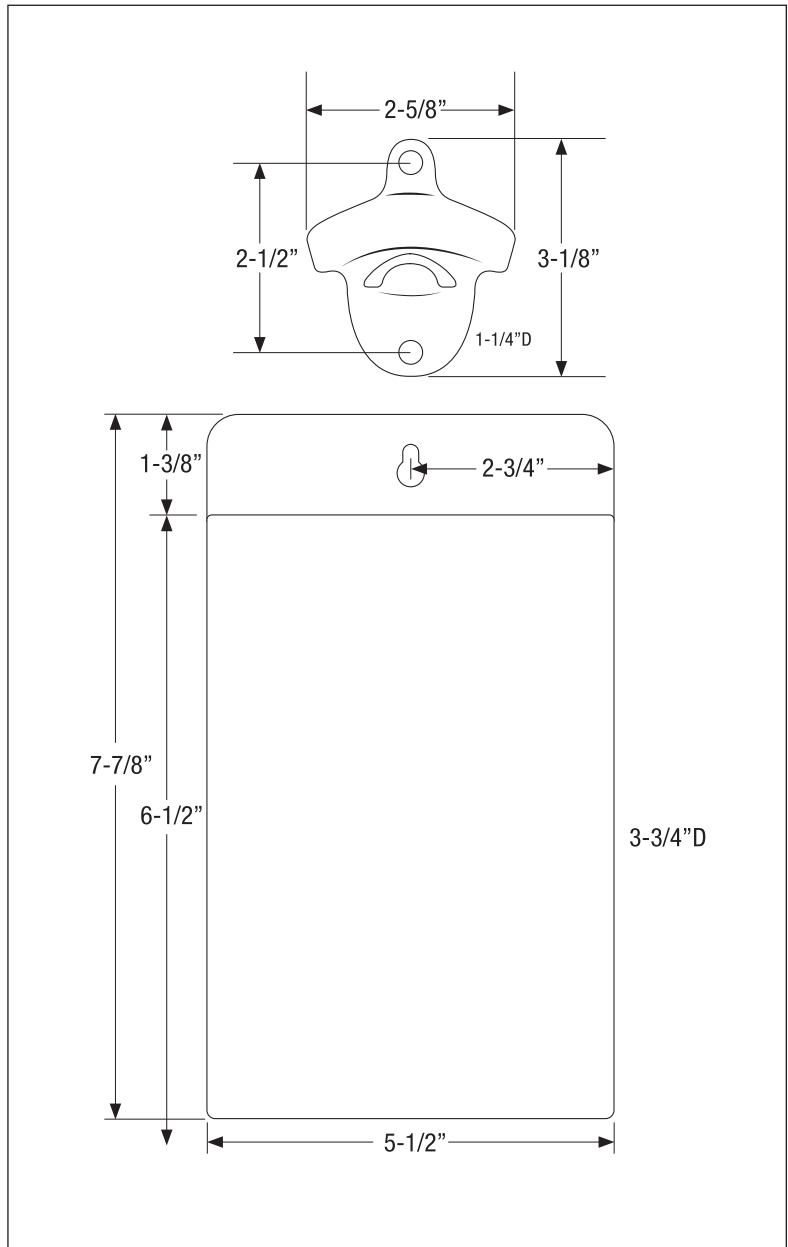

Model: **KR-401** Item #: _____ Date: _____

Project: _____ Qty: _____ Approved By: _____

Cap Catcher & Bottle Opener

ROYAL SERIES UNDERBAR

Standard Features

- Wall mounted
- Zinc plated, cast iron bottle opener
- Stainless steel cap catcher
- Includes two mounting screws
- Easily remove catcher from wall to discard caps