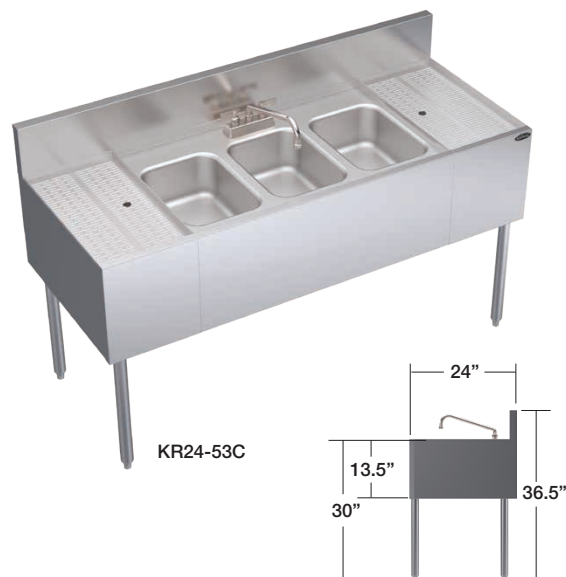

Bar Sinks

- 10"L x 14"W x 10"D sink bowls, 6 gallon capacity (KR19-1C and KR24-1C sink bowl 10"L x 14"W x 7"D)
- 1-1/2" left rear corner drains (model 23-122)
- Royal Series wall mount faucet & drains w/ overflows included
- KR19 = wall mount faucet
- KR24 = deck mount faucet

19" Depth						
Model	Bowls	Size	Drainboard Size	Bowl Location	Weight	List
KR19-1C	1	12"	-	Center	40	\$1,122.00
KR19-31C	1	36"	(2) 12"	Center	48	\$1,510.00
KR19-22C	2	24"	-	Center	60	\$1,580.00
KR19-32L	2	36"	12"	Left	53	\$1,827.00
KR19-32R	2	36"	12"	Right	53	\$1,827.00
KR19-42L	2	48"	24"	Left	55	\$1,958.00
KR19-42R	2	48"	24"	Right	55	\$1,958.00
KR19-42C	2	48"	(2) 12"	Center	55	\$1,958.00
KR19-33C	3	36"	-	Center	55	\$1,972.00
KR19-43L	3	48"	12"	Left	60	\$2,215.00
KR19-43R	3	48"	12"	Right	60	\$2,215.00
KR19-53C	3	60"	(2) 12"	Center	69	\$2,376.00
KR19-63C	3	72"	(2) 18"	Center	75	\$2,527.00
KR19-73C	3	84"	(2) 24"	Center	86	\$2,640.00
KR19-83C	3	96"	(2) 30"	Center	94	\$2,754.00
KR19-44C	4	48"	-	Center	65	\$2,457.00
KR19-64C	4	72"	(2) 12"	Center	79	\$2,934.00
KR19-74C	4	84"	(2) 18"	Center	91	\$3,051.00
KR19-84C	4	96"	(2) 24"	Center	99	\$3,162.00

24" Depth						
Model	Bowls	Size	Drainboard Size	Bowl Location	Weight	List
KR24-1C	1	12"	-	Center	45	\$1,209.00
KR24-33C	3	36"	-	Center	60	\$2,163.00
KR24-43L	3	48"	12"	Left	65	\$2,352.00
KR24-43R	3	48"	12"	Right	65	\$2,352.00
KR24-53C	3	60"	(2) 12"	Center	76	\$2,702.00
KR24-63C	3	72"	(2) 18"	Center	83	\$2,761.00
KR24-73C	3	84"	(2) 24"	Center	93	\$2,837.00
KR24-44C	4	48"	-	Center	72	\$2,641.00
KR24-64C	4	72"	(2) 12"	Center	89	\$3,087.00
KR24-74C	4	84"	(2) 18"	Center	100	\$3,316.00

NOTE

- All 72" and 84" sinks are built to order and cannot be returned.
- The letter at the end of the model number indicates bowl location.
- KR24 Bar Sinks includes non-integrated drainboards with dedicated 1-1/4" drain (23-120)