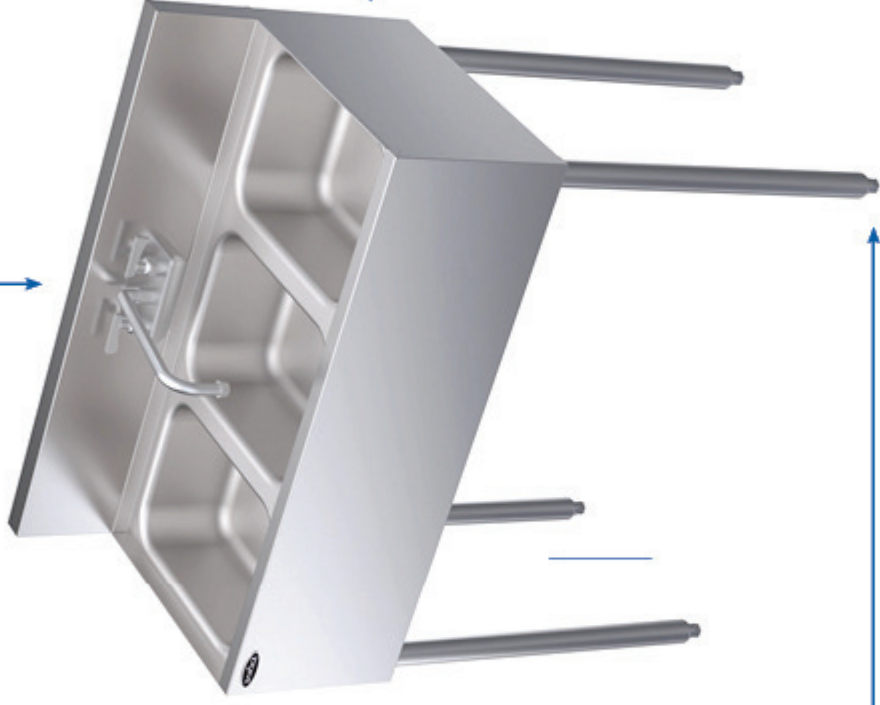

**4" on Center Wall  
Mount Faucet Included**

**Heavy Gauge Stainless  
Steel Sink Bowls.  
Furnished with 3 1/2"  
Basket Drains**

**Heavy Duty Welded  
Drainboards Available in  
the 60" & 72" Models**

**Available in 36",  
60", & 72" Wide.  
All Models 36"  
High**