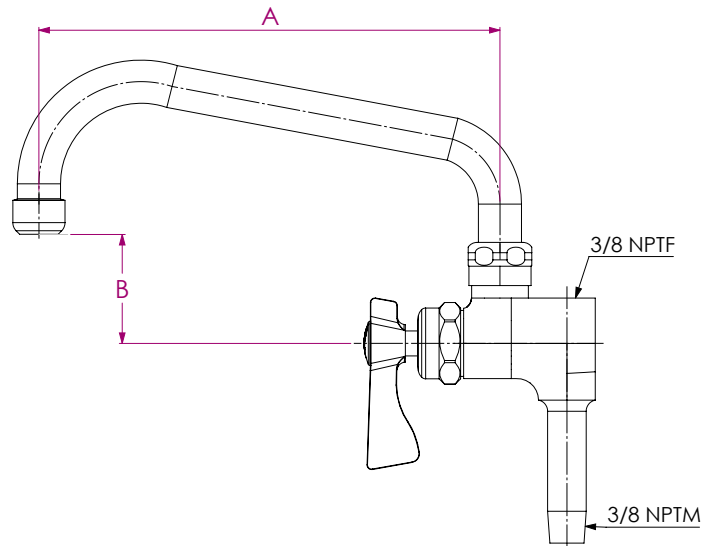

Add-On Faucet for Pre-Rinse Units

ROYAL SERIES

21-138L

Standard Features

- 3/8" NPT male inlet and 3/8" NPT female outlet
- Interchangeable with most brands
- Turns on and off without obstruction
- Solid chrome plated brass
- 3 year warranty

Product Compliance

- NSF-61 & NSF/ANSI 372
- NSF/ANSI/CAN 61: Q < 1
- ASME A112.18.1-2012/CSA B125.1-12
- Massachusetts Listed
- CEC Listed

Model	Spout Style	Spout Length (A)	Flow Rate	Height (B)	Weight
21-138L	Swing	6"	1.8 GPM	2"	1.75 lbs.
21-139L	Swing	12"	1.8 GPM	3-5/8"	2 lbs.
21-140L	Swing	14"	1.8 GPM	4-1/4"	2 lbs.
21-141L	Swing	16"	1.8 GPM	4-7/8"	2 lbs.
21-149L	Swing	8"	1.8 GPM	1-7/8"	1.75 lbs.
21-150L	Swing	10"	1.8 GPM	3-1/4"	2 lbs.