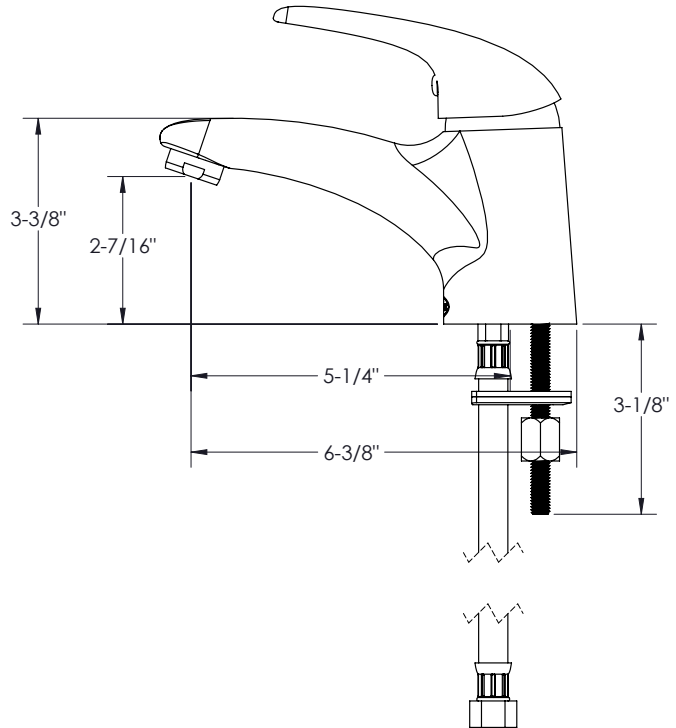

Warning:

Plumbing connections should be made by qualified personnel who will observe all applicable plumbing, sanitary and safety codes

California Prop 65 Warning:

This product can expose you to chemicals including lead and lead compounds, which are known to the State of California to cause cancer and birth defects or other reproductive harm. For more information go to www.P65Warnings.ca.gov.