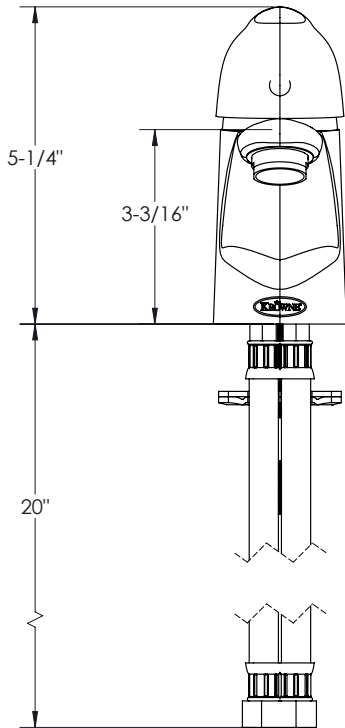

Warning:

Plumbing connections should be made by qualified personnel who will observe all applicable plumbing, sanitary and safety codes

California Prop 65 Warning:

This product can expose you to chemicals including lead and lead compounds, which are known to the State of California to cause cancer and birth defects or other reproductive harm. For more information go to www.P65Warnings.ca.gov.