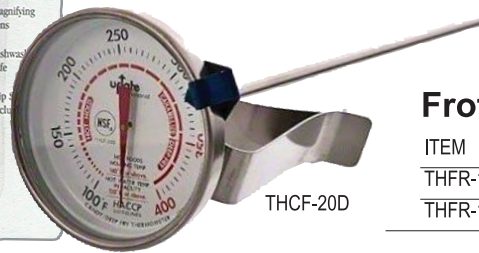

# Our Thermometers Are Well Read...Fahrenheit & Celsius

CROWN BRANDS  
SMALLWARES

## Candy/Deep Fry Thermometers

ITEM	DESCRIPTION	TEMPERATURE RANGE	CASE
THCF-120L	Liquid	100° thru 400°F	12
THCF-20D	2" Dial - NSF Listed	100° thru 400°F	24

## Pocket Thermometers

ITEM	DESCRIPTION	TEMPERATURE RANGE	CASE
THP-180	1" Dial w/Sleeve - NSF Listed	-40° thru 180°F	24
THP-220	1" Dial w/Sleeve - NSF Listed	0° thru 220°F	24
THP-550	1" Dial w/Sleeve - NSF Listed	50° thru 500°F	24

## Frothing Thermometers

ITEM	DESCRIPTION	TEMPERATURE RANGE	CASE
THFR-17	1 3/4" Dial - NSF Listed - 5 1/2" L	30° thru 220°F	24
THFR-17L	1 3/4" Dial - NSF Listed - 8" L	30° thru 220°F	24

Others are Good Chillin'.