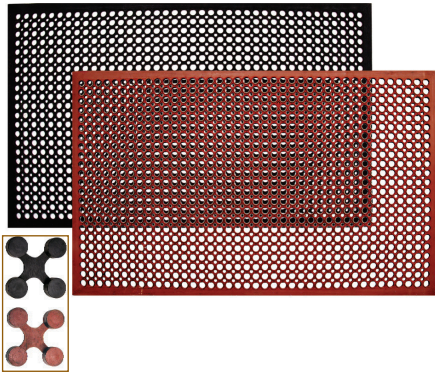

## Anti-Fatigue, Grease Resistant Mats and Mat Connectors

ITEM	DESCRIPTION	DIMENSIONS	CASE
FMHD-35B	Black Anti-Fatigue	3' x 5' x 3/4"	20
FMHD-35R	Red Grease Resistant	3' x 5' x 3/4"	20
FMHD-CNT/B	Black Mat Connector	Fits FMHD-35B	1
FMHD-CNT/R	Red Mat Connector	Fits FMHD-35R	1
FM-35B	Black Anti-Fatigue	3' x 5' x 3/8"	25
FM-35R	Red Grease Resistant	3' x 5' x 3/8"	25
FM-33B	Black Interlocking	3' x 3' x 3/8"	25
FM-33R	Red Interlocking	3' x 3' x 3/8"	25

## Welcome Mats

- Durable PVC

ITEM	DESCRIPTION	DIMENSIONS	CASE
DM-34B	Black, Welcome in Gold	3' x 4'	1
DM-34R	Red, Welcome in Gold	3' x 4'	1

## Entrance Mats

- Durable polyethylene fibers with PVC backing
- Traps dirt & moisture

ITEM	DESCRIPTION	DIMENSIONS	CASE
EFM-35BU	Burgundy	3' x 5'	1
EFM-35GY	Gray	3' x 5'	1

## Waste Receptacle Units

ITEM	DESCRIPTION	DIMENSIONS	CASE
WRU-35	Neutral Wood, Fits TCSQ-32B	22"W x 22 1/2"D x 44 1/8" H	1
WRU-32	Dark Walnut, Fits TC-32G w/Dolly	24 1/2"W x 24 3/8"D x 44 1/8" H	1