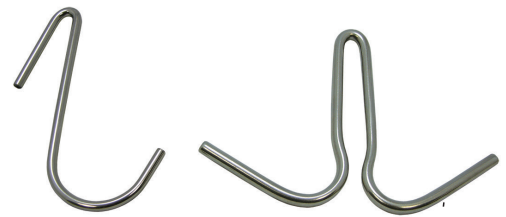

Skimmers, Filters, Hooks and Sifters

Chrome-Plated Skimmers

Wire Skimmers

ITEM	DESCRIPTION	CASE
SKM-5WG	5" Round 13" Handle	12
SKM-6WG	6" Round 13 1/2" Handle	12
SKM-7WG	7" Round 13 1/4" Handle	12
SKM-8WG	8" Round 13" Handle	12
SKM-9WG	9" Round 13" Handle	12
SKM-12WG	12" Round 13" Handle	12

Wire Skimmers [Fine Mesh]

ITEM	DESCRIPTION	CASE
SKM-RDF	6 1/2" Round - Chrome-Plated 13 1/4" Handle	12
SKM-SQF	6 3/4" Square - Chrome Plated 13 1/4" Handle	12

Wire Skimmers [Stainless Steel]

ITEM	DESCRIPTION	CASE
SMS-6F	6" Round Skimmer, fine mesh	12
SMS-7F	7" Round Skimmer, fine mesh	12

Stainless Steel Skimmers

ITEM	DESCRIPTION	CASE
SSK-55	5 1/2" Round, 2 Piece, 0.7mm	12

Pot Hooks [Stainless Steel]

ITEM	DESCRIPTION	CASE
PH-1	Single Hook	12
PH-2	Double Hook	12

Grease Filter Cones and Holders

ITEM	DESCRIPTION	CASE
GFCR-189	Chrome-Plated Conical Filter Cone Holder	6
GFC-109	Filter Cones - 40 count box	6 bx

Flour Sifters - Stainless Steel

ITEM	DESCRIPTION	CASE
FS-4C	4 Cup - Squeeze Handle, Triple Mesh Screen	24
RFS-3LB	8 Cup - Rotary	12