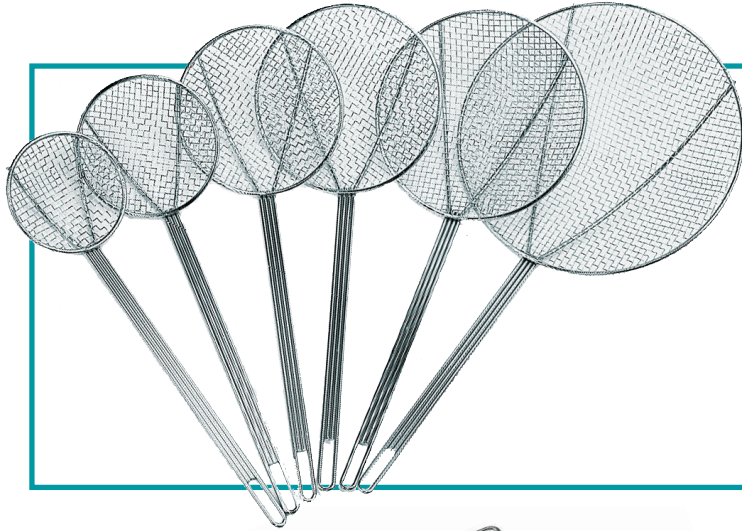

Skimmers, Filters, Hooks and Sifters

Chrome-Plated Skimmers

Wire Skimmers

ITEM	DESCRIPTION	CASE
SKM-5WG	5" Round 13" Handle	12
SKM-6WG	6" Round 13 1/2" Handle	12
SKM-7WG	7" Round 13 1/4" Handle	12
SKM-8WG	8" Round 13" Handle	12
SKM-9WG	9" Round 13" Handle	12
SKM-12WG	12" Round 13" Handle	12

Wire Skimmers [Fine Mesh]

ITEM	DESCRIPTION	CASE
SKM-RDF	6 1/2" Round - Chrome-Plated 13 1/4" Handle	12
SKM-SQF	6 3/4" Square - Chrome Plated 13 1/4" Handle	12

Wire Skimmers [Stainless Steel]

ITEM	DESCRIPTION	CASE
SMS-6F	6" Round Skimmer, fine mesh	12
SMS-7F	7" Round Skimmer, fine mesh	12

Stainless Steel Skimmers

ITEM	DESCRIPTION	CASE
SSK-55	5 1/2" Round, 2 Piece, 0.7mm	12

Pot Hooks [Stainless Steel]

ITEM	DESCRIPTION	CASE
PH-1	Single Hook	12
PH-2	Double Hook	12

Grease Filter Cones and Holders

ITEM	DESCRIPTION	CASE
GFCR-189	Chrome-Plated Conical Filter Cone Holder	6
GFC-109	Filter Cones - 40 count box	6 bx

Flour Sifters - Stainless Steel

ITEM	DESCRIPTION	CASE
FS-4C	4 Cup - Squeeze Handle, Triple Mesh Screen	24
RFS-3LB	8 Cup - Rotary	12