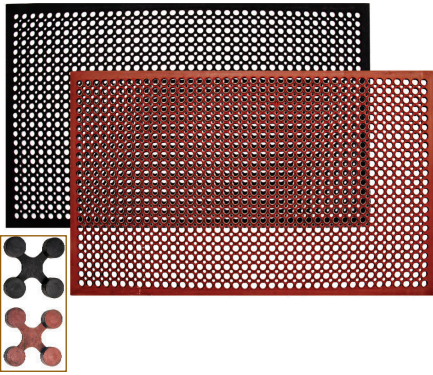

## Anti-Fatigue, Grease Resistant Mats and Mat Connectors

ITEM	DESCRIPTION	DIMENSIONS	CASE
FMHD-35B	Black Anti-Fatigue	3' x 5' x 3/4"	20
FMHD-35R	Red Grease Resistant	3' x 5' x 3/4"	20
FMHD-CNT/B	Black Mat Connector	Fits FMHD-35B	1
FMHD-CNT/R	Red Mat Connector	Fits FMHD-35R	1
FM-35B	Black Anti-Fatigue	3' x 5' x 3/8"	25
FM-35R	Red Grease Resistant	3' x 5' x 3/8"	25
FM-33B	Black Interlocking	3' x 3' x 3/8"	25
FM-33R	Red Interlocking	3' x 3' x 3/8"	25

## Welcome Mats

- Durable PVC

ITEM	DESCRIPTION	DIMENSIONS	CASE
DM-34B	Black, Welcome in Gold	3' x 4'	1
DM-34R	Red, Welcome in Gold	3' x 4'	1

## Entrance Mats

- Durable polyethylene fibers with PVC backing
- Traps dirt & moisture

ITEM	DESCRIPTION	DIMENSIONS	CASE
EFM-35BU	Burgundy	3' x 5'	1
EFM-35GY	Gray	3' x 5'	1

## Waste Receptacle Units

ITEM	DESCRIPTION	DIMENSIONS	CASE
WRU-35	Neutral Wood, Fits TCSQ-32B	22"W x 22 1/2"D x 44 1/8" H	1
WRU-32	Dark Walnut, Fits TC-32G w/Dolly	24 1/2"W x 24 3/8"D x 44 1/8" H	1