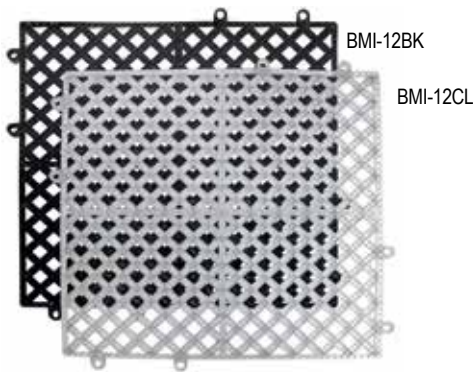

Keep it Clean [Shelf Liners, Bar Mats, Etc.]

CROWN BRANDS
SMALLWARES

Bar Shelf Liners

- Non-Slip Polyethylene

ITEM	DESCRIPTION	SIZE	CASE
BL240BK	Black	2' x 40'	1
BL240CL	Clear	2' x 40'	1
BL240RD	Red	2' x 40'	1
BL240WH	White	2' x 40'	1

Bar Mats - Interlocking

- Non-skid PVC
- Interlocking design snaps together to fit most places
- Diamond-shape cutouts allow for even airflow & sanitary drying

ITEM	DESCRIPTION	SIZE	CASE
BMI-12BK	Black	12" x 12"	12
BMI-12CL	Clear	12" x 12"	12

Bar Mats - Thermoplastic Rubber

- Non-skid

ITEM	DESCRIPTION	SIZE	CASE
BSM-1218BK	Service Mat - Black	17 ³ / ₄ " x 12"	12
BM-27BK	Bar Mat - Black	27" x 3 ¹ / ₄ "	8

Non-Slip Grip

Bar Trays

ITEM	DESCRIPTION	DIMENSIONS	CASE
GT-1100BR	Round - Brown	11"	12
GT-1100BK	Round - Black	11"	12
GT-1400BR	Round - Brown	14"	12
GT-1400BK	Round - Black	14"	12
GT-1418BR	Rectangle - Brown	14" x 18"	12
GT-1418BK	Rectangle - Black	14" x 18"	12
GT-1600BR	Round - Brown	16"	12
GT-1600BK	Round - Black	16"	12
GT-2700BR	Oval - Brown	22" x 27"	6
GT-2700BK	Oval - Black	22" x 27"	6

Heavy-Duty Fiberglass

GTFG-2700BR	Oval - Brown	22 ¹ / ₄ " x 26 ¹ / ₈ "	6
GTFG-2700BK	Oval - Black	22 ¹ / ₄ " x 26 ¹ / ₈ "	6

Glass Washing Devices

ITEM	DESCRIPTION	CASE
GWD-3	3 Brush with Suction Grip Base	12