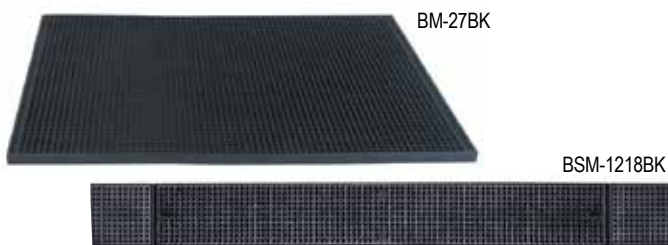

Keep it Clean [Shelf Liners, Bar Mats, Etc.]

CROWN BRANDS
SMALLWARES

Bar Shelf Liners

- Non-Slip Polyethylene

ITEM	DESCRIPTION	SIZE	CASE
BL240BK	Black	2' x 40'	1
BL240CL	Clear	2' x 40'	1
BL240RD	Red	2' x 40'	1
BL240WH	White	2' x 40'	1

Bar Mats - Interlocking

- Non-skid PVC
- Interlocking design snaps together to fit most places
- Diamond-shape cutouts allow for even airflow & sanitary drying

ITEM	DESCRIPTION	SIZE	CASE
BMI-12BK	Black	12" x 12"	12
BMI-12CL	Clear	12" x 12"	12

Bar Mats - Thermoplastic Rubber

- Non-skid

ITEM	DESCRIPTION	SIZE	CASE
BSM-1218BK	Service Mat - Black	17 ³ / ₄ " x 12"	12
BM-27BK	Bar Mat - Black	27" x 3 ¹ / ₄ "	8

Non-Slip Grip

Bar Trays

ITEM	DESCRIPTION	DIMENSIONS	CASE
GT-1100BR	Round - Brown	11"	12
GT-1100BK	Round - Black	11"	12
GT-1400BR	Round - Brown	14"	12
GT-1400BK	Round - Black	14"	12
GT-1418BR	Rectangle - Brown	14" x 18"	12
GT-1418BK	Rectangle - Black	14" x 18"	12
GT-1600BR	Round - Brown	16"	12
GT-1600BK	Round - Black	16"	12
GT-2700BR	Oval - Brown	22" x 27"	6
GT-2700BK	Oval - Black	22" x 27"	6

Heavy-Duty Fiberglass

GTFG-2700BR	Oval - Brown	22 ¹ / ₄ " x 26 ¹ / ₈ "	6
GTFG-2700BK	Oval - Black	22 ¹ / ₄ " x 26 ¹ / ₈ "	6

Glass Washing Devices

ITEM	DESCRIPTION	CASE
GWD-3	3 Brush with Suction Grip Base	12