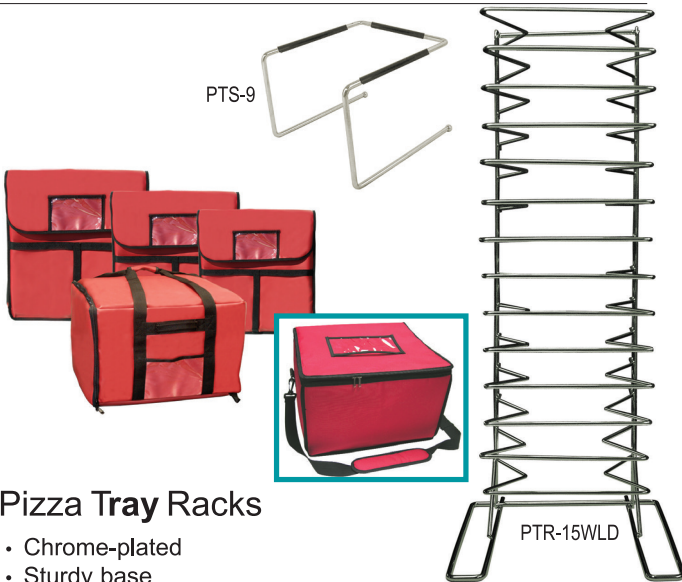

Roll, Grip, Cut, Store and Serve

Aluminum Pizza Dough Pans & Covers

ITEM	DESCRIPTION	CAPACITY	CASE
ADP-48	Stackable	48 Oz.	6
ADP-96	Stackable	96 Oz.	6
ADPC-48	Cover for ADP-48		12
ADPC-96	Cover for ADP-96		12

Pizza Tray Stand [Chrome-Plated]

ITEM	DESCRIPTION	CASE
PTS-9	Steel Rod Design, 8" w x 8" L x 7" H	12
PTS-PS	3 Pack of 4" Plastic Sleeves for Tray Stand	240pk

Pizza Tray Racks

- Chrome-plated
- Sturdy base

ITEM	DESCRIPTION	CASE
PTR-15WLD	15 Welded Shelves, Overall size: 8" x 12" x 29"	2

Insulated Delivery Bags

ITEM	CAPACITY	DIMENSIONS	CASE
FDB-1614	Food Bag	16" x 14" x 10"	6
PIB-18	Two 16" Pizzas	18" x 18"	6
PIB-20	Two 18" Pizzas	20" x 20"	6
PIB-2013	Six 18" Pizzas - Long Straps	20" x 20" x 13"	6
PIB-24	Two 22" Pizzas	24" x 24"	6

Pizza Pan Grippers

ITEM	DESCRIPTION	CASE
PGRIP(D)	8" Deep Pan Gripper	6
PGRIP(S)	8" Shallow Pan Gripper	6

Pizza Servers

ITEM	DESCRIPTION	CASE
PZ-SVR(N)	Stainless Steel with Offset Brown Plastic Handle	6