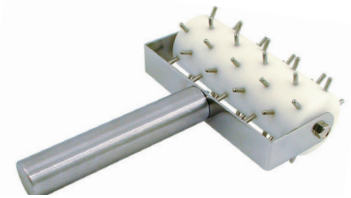

Pizza Tray Stand [Chrome-Plated]

ITEM	DESCRIPTION	CASE
PTS-9	Steel Rod Design, 8" w x 8" L x 7" H	12
PTS-PS	3 Pack of 4" Plastic Sleeves for Tray Stand	240pk

Pizza Tray Racks

- Chrome-plated
- Sturdy base

Pizza Oven Brushes

- Brass bristles with metal scraper

ITEM	DESCRIPTION	LENGTH	CASE
BRW-38PO	Wire Brush with Handle	38" (Overall)	12

Pizza Rockers and Rollers

Pizza Rocker Knives

ITEM	DESCRIPTION	BLADE	CASE
PRK-20	20" HD w/Plastic Handles	Beveled Stainless Steel	12

Pizza Cutters

ITEM	DESCRIPTION	WHEEL SIZE	CASE
PC-2	Plastic Handle	2 1/2"	12
PC-4	Plastic Handle	4"	12
PC-4WH	Wood Handle	4"	12

Roller Dockers

- Stainless steel handle

ITEM	DESCRIPTION	CASE
RD-5	Plastic Barrel with 3/8" Pins	12