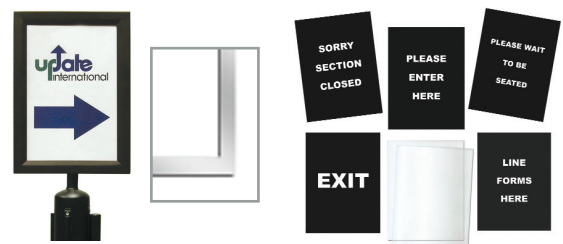

Service with a Sign

LED Open Signs

- Five lighting settings - static, flashing & chasing sequences
- UL approved AC Adapter Included

ITEM	DESCRIPTION	CASE
LED-OPEN	Red Letters, Blue Circle w/Clear Dust Cover	21 ⁵ / ₈ " x 13"

LED Write-On Boards

- Flashing patterns - Multi-color lights
- UL approved AC Adapter Included

ITEM	DESCRIPTION	CASE
LEDMB-1216	20" x 16"	6
LEDMB-2028	20" x 28"	1
MKE-4	Color Markers (Pack of 4)	1pk

2-Sided Wood A-Frame Write-On Boards

ITEM	DESCRIPTION	CASE
ASIGN-2034	Write-On Boards with 4 Writing Markers	20" x 34"
ASIGN-2542	Write-On Boards with 4 Writing Markers	25" x 41 ¹ / ₂ "

MKRBD-2412

EASEL-2362

Write-On Boards & Wood Sign Easels

ITEM	DESCRIPTION	CASE
EASEL-2362	Wood Easel, Adjustable	23" x 62"
MKRBD-2432	Wood Framed Write-On Board w/Markers	24" x 32"
MKE-4	Spare Color Markers (Pack of 4)	1pk

Crowd Control Systems

ITEM	DESCRIPTION	CASE
RS-36BK/N	36" Black Stanchion with 6 ¹ / ₂ " Retractable Belt & 12" Base	2
RS-36SS/N	36" S/S Stanchion with 6 ¹ / ₂ " Retractable Belt & 12" Base	2
RS-WB/BK	Wall Bracket for Retractable Stanchion Belt	100
ROS-41GD	41" Classic Ball Top Stanchion, Mirror Polish Gold	2
ROS-RPE/RD	62" Red Nylon Rope, Gold Hooks, fits ROS-41GD	24