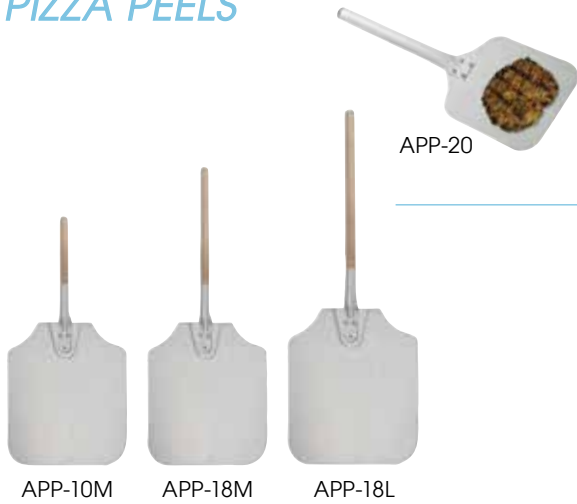

## PIZZA PEELS

### ALUMINUM PIZZA/BURGER PEEL

- ◆ 14 gauge, 1.6mm thick
- ◆ 11"L handle

ITEM	DESCRIPTION	O.L	UOM	CASE
APP-20	6-3/4" x 9" Blade	20"	Each	12/48