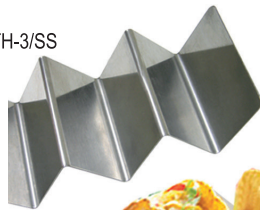

TH-2/SS

Display Cases [Acrylic]

ITEM	DESCRIPTION	DIMENSIONS	CASE
APB-1424FD	4-Tray (KD)	14" x 24" x 24"	1
APB-2112FD	2-Tray (KD)	21" x 17 1/4" x 12"	1
APB-2117	3-Tray (KD)	21" x 17 1/4" x 16 1/2"	1
AT-1320	Acrylic Trays (only)	Fits All Update Display Cases	12

TH-3/SS