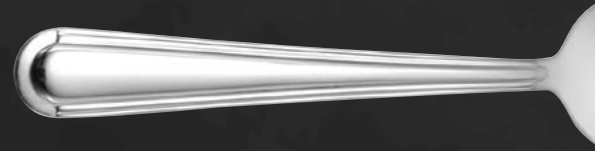

Verdi™

18/10 Stainless Steel (T031) & Silverplate* (V031)

Verdi is distinguished by its smooth Art Deco arch at the handle tip. This fine flatware, from the Sant' Andrea Collection, complements a wide range of tabletop décors.

- 18/10 stainless steel
- Classic European styling
- Blades forged and waterground
- Superior finished edges, seams and tips

Teaspoon, US Size
T031STSF
5¾" | 14.6 cm | 1 doz

Oval Bowl Soup/Dessert Spoon
T031SDEF
6¾" | 17.1 cm | 1 doz

Round Bowl Soup Spoon
T031SRBF
6½" | 16.5 cm | 1 doz

Iced Tea Spoon
T031SITF
7" | 17.8 cm | 1 doz

A.D. Coffee Spoon
T031SADF
4¾" | 10.8 cm | 1 doz

Tablespoon/Serving Spoon
T031STBF
7¾" | 19.7 cm | 1 doz

Table Fork, European Size
T031FDIF
7¾" | 19.7 cm | 1 doz