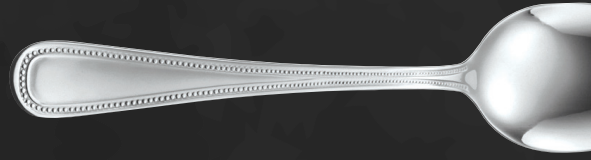

## Prima™

18/0 Stainless Steel (B595)

Prima features a delicate beaded border highlighting its gently rounded handles. This popular-priced, stainless pattern is ideal for high-volume dining.

- 18% chrome stainless steel
- Economical price
- Variety of styles
- Outstanding durability

**Teaspoon**  
B595STSF  
6¼" | 15.9 cm | 3 doz

**Oval Bowl Soup/Dessert Spoon**  
B595SDEF  
7½" | 19.1 cm | 3 doz

**Bouillon Spoon**  
B595SBLF  
6¼" | 15.9 cm | 3 doz

**Iced Tea Spoon**  
B595SITF  
7¼" | 18.4 cm | 3 doz

**A.D. Coffee Spoon**  
B595SADF  
4½" | 11.4 cm | 3 doz

**Tablespoon**  
B595STBF  
8½" | 21.6 cm | 3 doz

**Dinner Fork**  
B595FDNF  
7½" | 19.4 cm | 3 doz

**Salad/Pastry Fork**  
B595FSLF  
6¾" | 16.8 cm | 3 doz